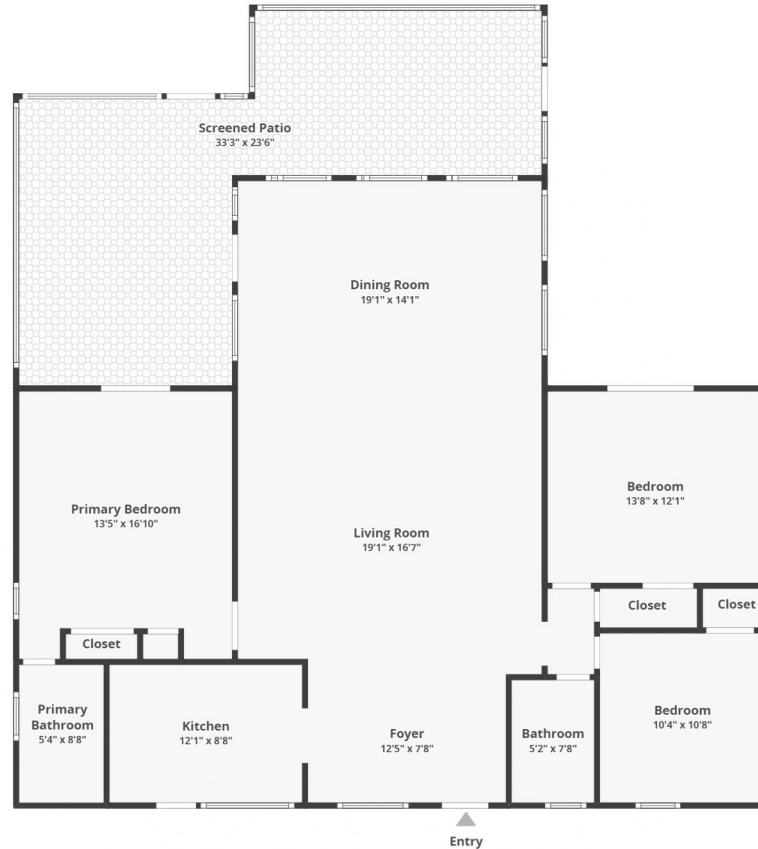

2554 Sugar Loaf Ln, Ft Lauderdale, FL 33312 — All Levels

Floor 1

Disclaimer: Sizes and Dimensions are Approximate, Actual May Vary.

Passion Gabbard
863-207-6425
pgabbard18@gmail.com