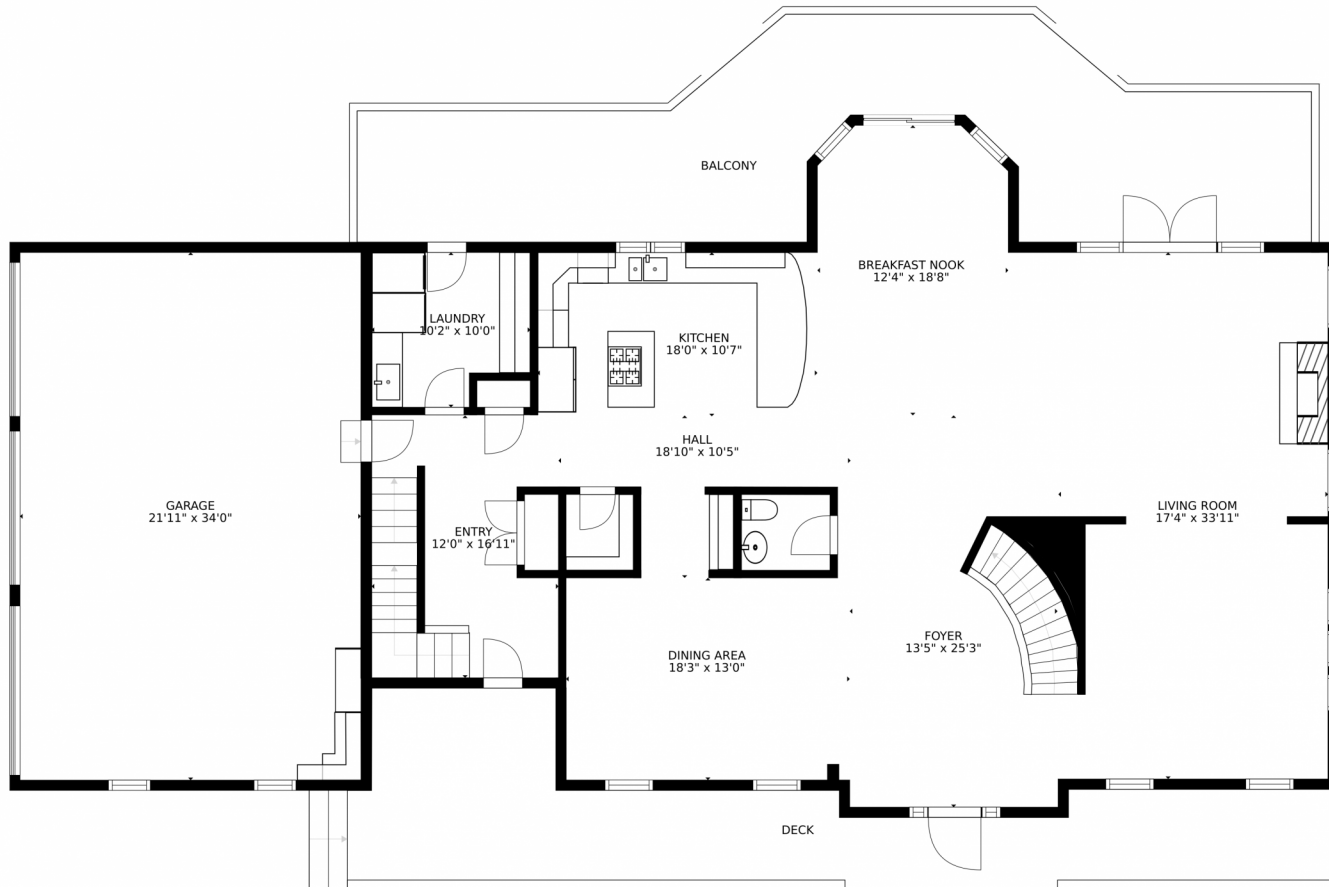

289 Rangeview Drive, Black Hawk, CO 80422 – 2nd Story

SIZES AND DIMENSIONS ARE APPROXIMATE, ACTUAL MAY VARY.

Disclaimer: Sizes and Dimensions are Approximate, Actual May Vary.

**Julie Leins**  
720-474-0928  
julieleins@kw.com  
<https://coloradohomesdreamteam.com>

289 Rangeview Drive, Black Hawk, CO 80422 – Main Level

SIZES AND DIMENSIONS ARE APPROXIMATE, ACTUAL MAY VARY.

Disclaimer: Sizes and Dimensions are Approximate, Actual May Vary.

**Julie Leins**  
720-474-0928  
julieleins@kw.com  
<https://coloradohomesdreamteam.com>

Scan code  
for more  
property  
details

289 Rangeview Drive, Black Hawk, CO 80422 – Lower Level

SIZES AND DIMENSIONS ARE APPROXIMATE, ACTUAL MAY VARY.

Disclaimer: Sizes and Dimensions are Approximate, Actual May Vary.