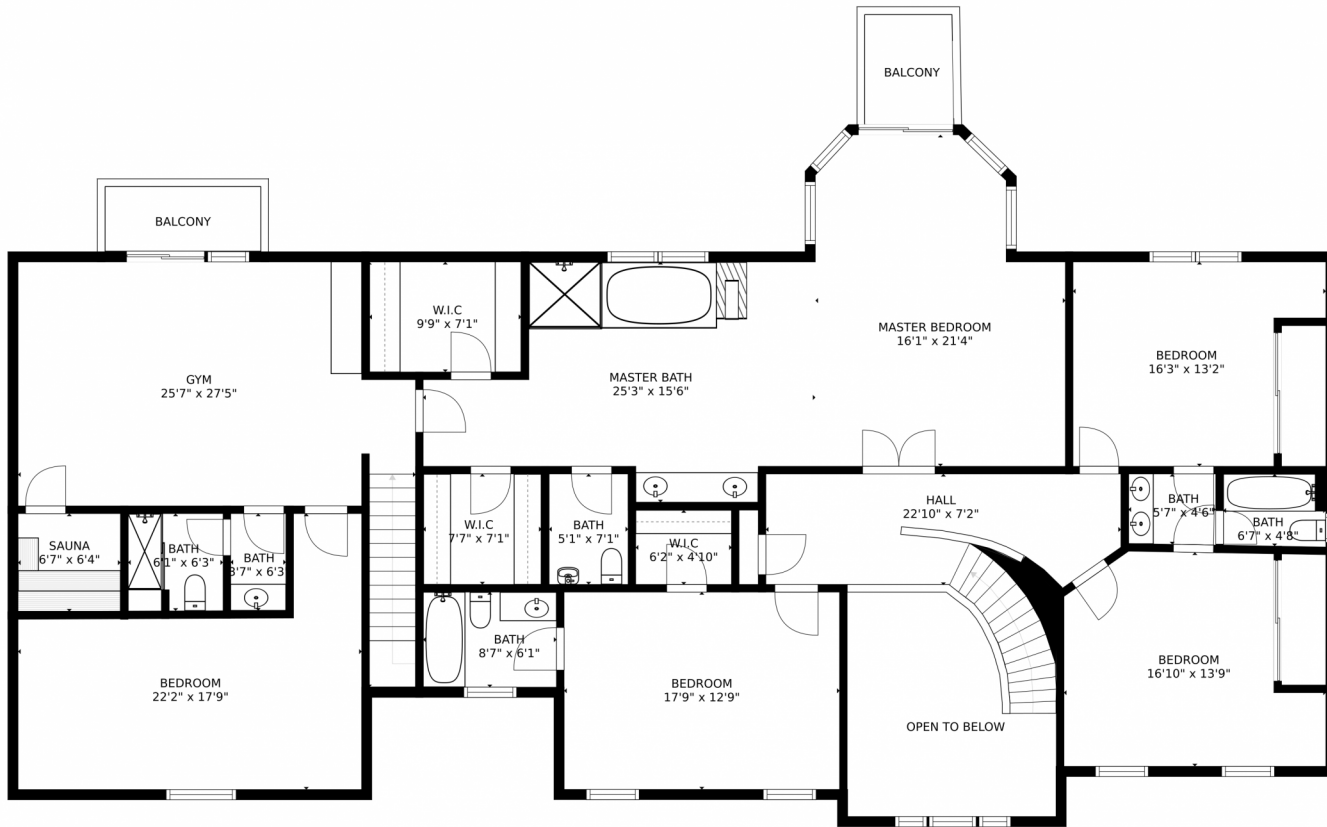

289 Rangeview Drive, Black Hawk, CO 80422 – 2nd Story

SIZES AND DIMENSIONS ARE APPROXIMATE, ACTUAL MAY VARY.

Disclaimer: Sizes and Dimensions are Approximate, Actual May Vary.

**Julie Leins**  
720-474-0928  
julieleins@kw.com  
<https://coloradohomesdreamteam.com>

289 Rangeview Drive, Black Hawk, CO 80422 – Main Level

SIZES AND DIMENSIONS ARE APPROXIMATE, ACTUAL MAY VARY.

Disclaimer: Sizes and Dimensions are Approximate, Actual May Vary.

**Julie Leins**  
720-474-0928  
julieleins@kw.com  
<https://coloradohomesdreamteam.com>

Scan code  
for more  
property  
details

289 Rangeview Drive, Black Hawk, CO 80422 – Lower Level

SIZES AND DIMENSIONS ARE APPROXIMATE, ACTUAL MAY VARY.

Disclaimer: Sizes and Dimensions are Approximate, Actual May Vary.