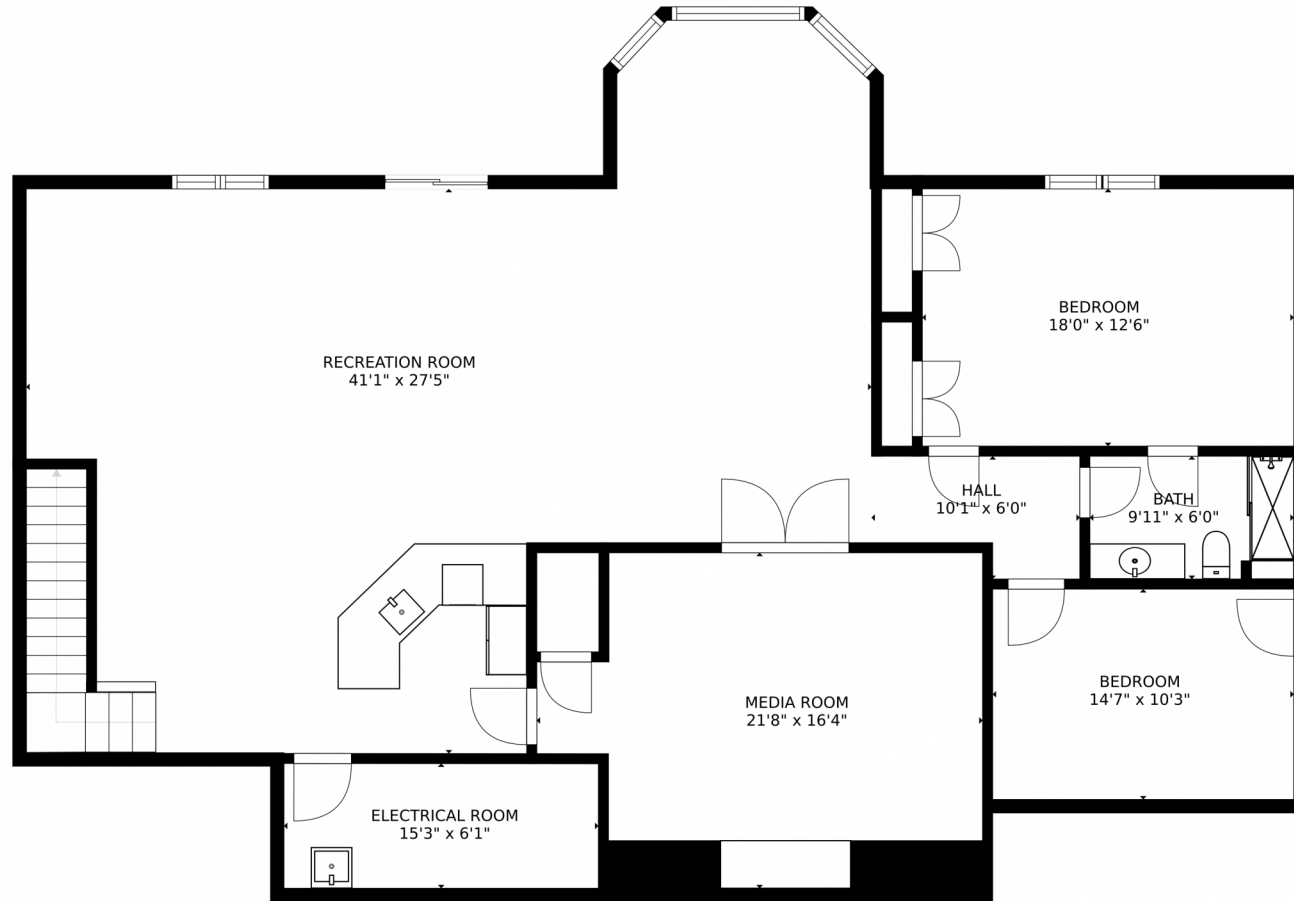

289 Rangeview Drive, Black Hawk, CO 80422 – Main Level

SIZES AND DIMENSIONS ARE APPROXIMATE, ACTUAL MAY VARY.

Disclaimer: Sizes and Dimensions are Approximate, Actual May Vary.

**Julie Leins**  
720-474-0928  
julieleins@kw.com  
<https://coloradohomesdreamteam.com>

Scan code  
for more  
property  
details

289 Rangeview Drive, Black Hawk, CO 80422 – Lower Level

SIZES AND DIMENSIONS ARE APPROXIMATE, ACTUAL MAY VARY.

Disclaimer: Sizes and Dimensions are Approximate, Actual May Vary.