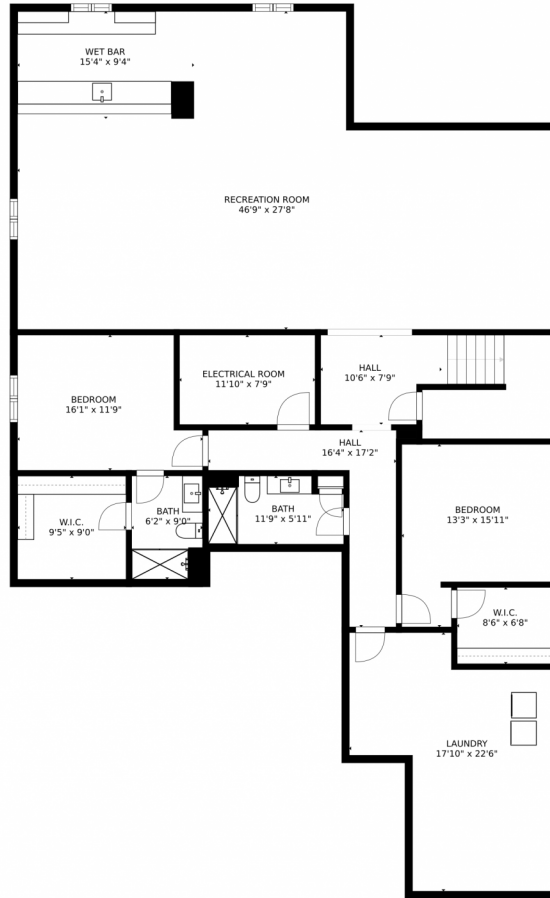

16292 Spanish Peak Way
Broomfield, CO 80023

Single Family

4500 SQFT

Paul Deakin
303-587-0043
deakinrealestate@msn.com

Scan code
for more
property
details

16292 Spanish Peak Way, Broomfield, CO 80023 — Lower Level

SIZES AND DIMENSIONS ARE APPROXIMATE, ACTUAL MAY VARY.

Disclaimer: Sizes and Dimensions are Approximate, Actual May Vary.

Paul Deakin
303-587-0043
deakinrealestate@msn.com

Scan code
for more
property
details

16292 Spanish Peak Way, Broomfield, CO 80023 – Main Level

SIZES AND DIMENSIONS ARE APPROXIMATE, ACTUAL MAY VARY.

Disclaimer: Sizes and Dimensions are Approximate, Actual May Vary.

Paul Deakin
303-587-0043
deakinrealestate@msn.com

Scan code
for more
property
details

16292 Spanish Peak Way, Broomfield, CO 80023 – All Floors

SIZES AND DIMENSIONS ARE APPROXIMATE, ACTUAL MAY VARY.

Disclaimer: Sizes and Dimensions are Approximate, Actual May Vary.