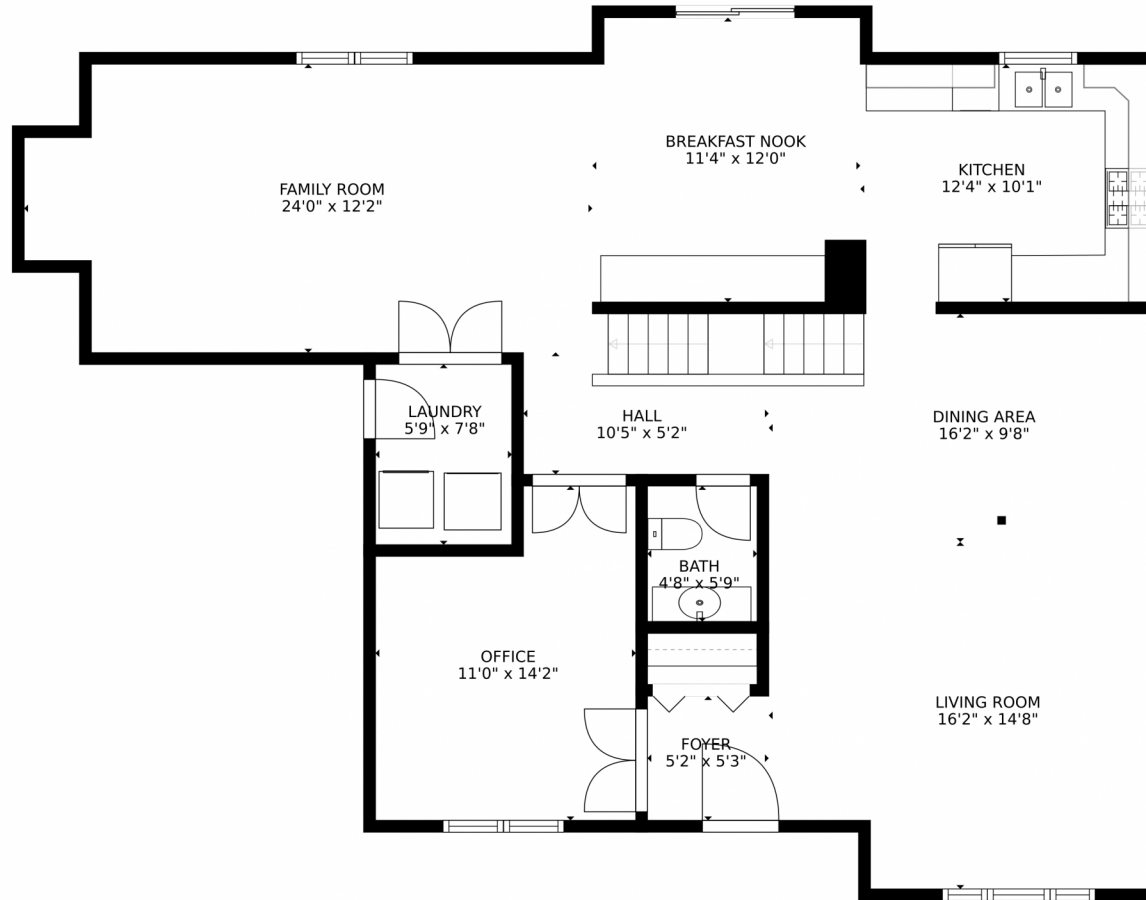

 Single Family  4000 SQFT

**Jennifer Lee**  
303-456-5227  
navigatingcolorado@gmail.com  
<https://jenniferguidescolorado.kw.com/>

4715 East Florida Avenue, Denver, CO 80222 – Main Floor

SIZES AND DIMENSIONS ARE APPROXIMATE, ACTUAL MAY VARY.