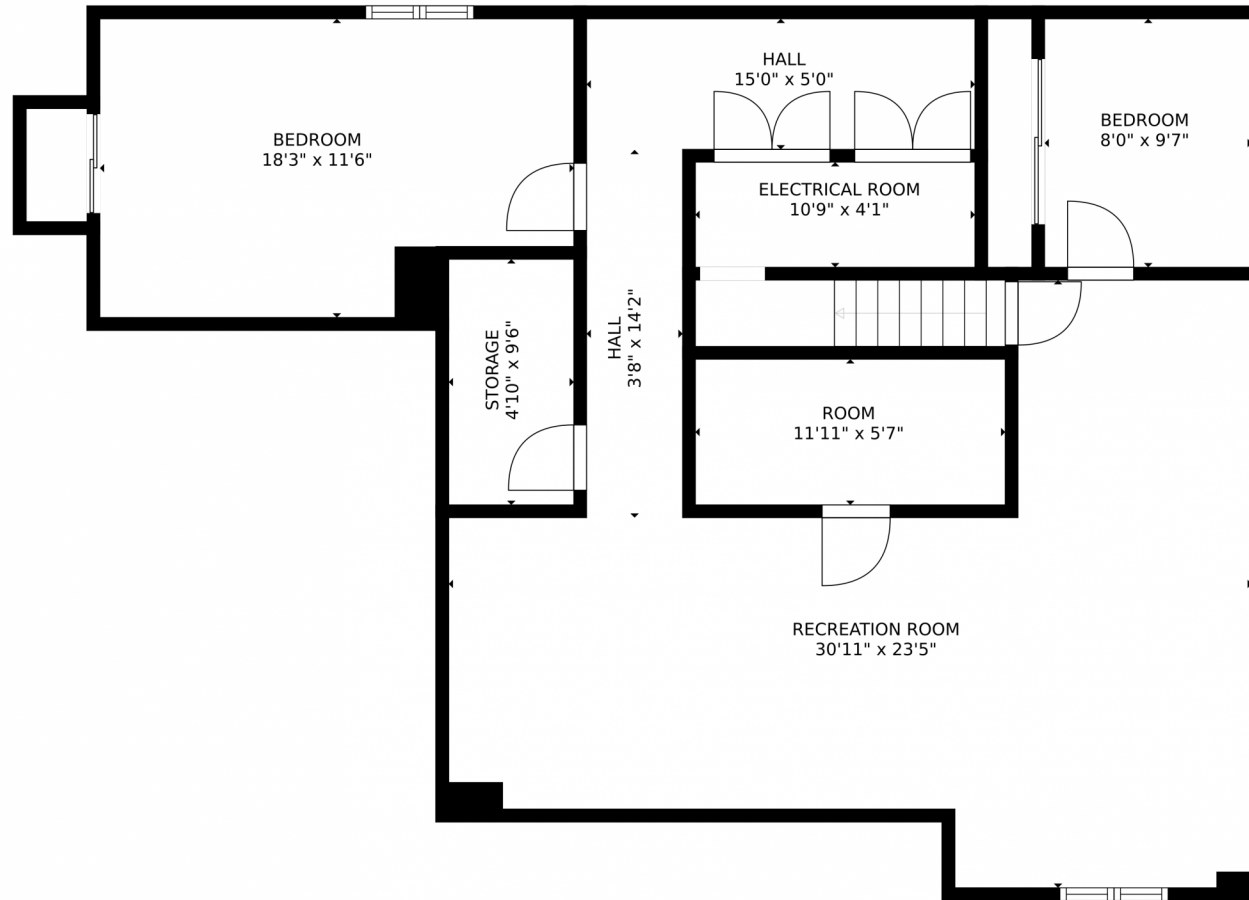

SIZES AND DIMENSIONS ARE APPROXIMATE, ACTUAL MAY VARY.

Disclaimer: Sizes and Dimensions are Approximate, Actual May Vary.

**Jennifer Lee**  
303-456-5227  
navigatingcolorado@gmail.com  
<https://jenniferguidescolorado.kw.com/>

4715 East Florida Avenue, Denver, CO 80222 – Basement

SIZES AND DIMENSIONS ARE APPROXIMATE, ACTUAL MAY VARY.

Disclaimer: Sizes and Dimensions are Approximate, Actual May Vary.

**Jennifer Lee**  
303-456-5227  
navigatingcolorado@gmail.com  
<https://jenniferguidescolorado.kw.com/>