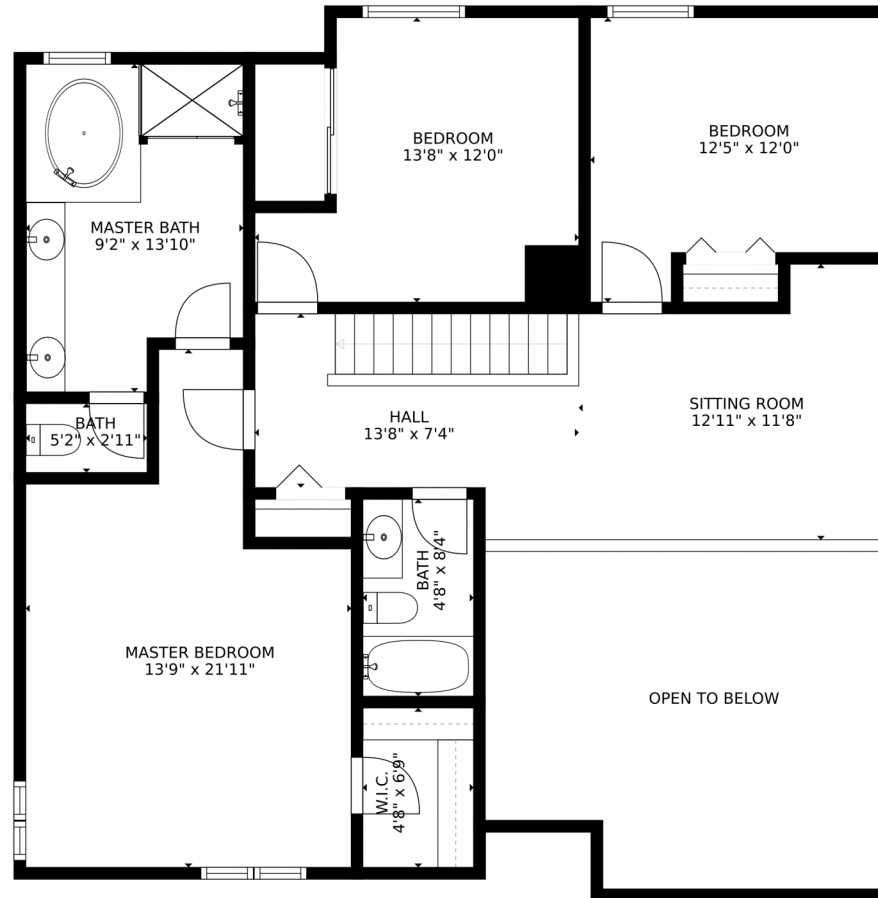

4715 East Florida Avenue, Denver, CO 80222 – Floor 2

SIZES AND DIMENSIONS ARE APPROXIMATE, ACTUAL MAY VARY.

Disclaimer: Sizes and Dimensions are Approximate, Actual May Vary.

Jennifer Lee
303-456-5227
navigatingcolorado@gmail.com
<https://jenniferguidescolorado.kw.com/>