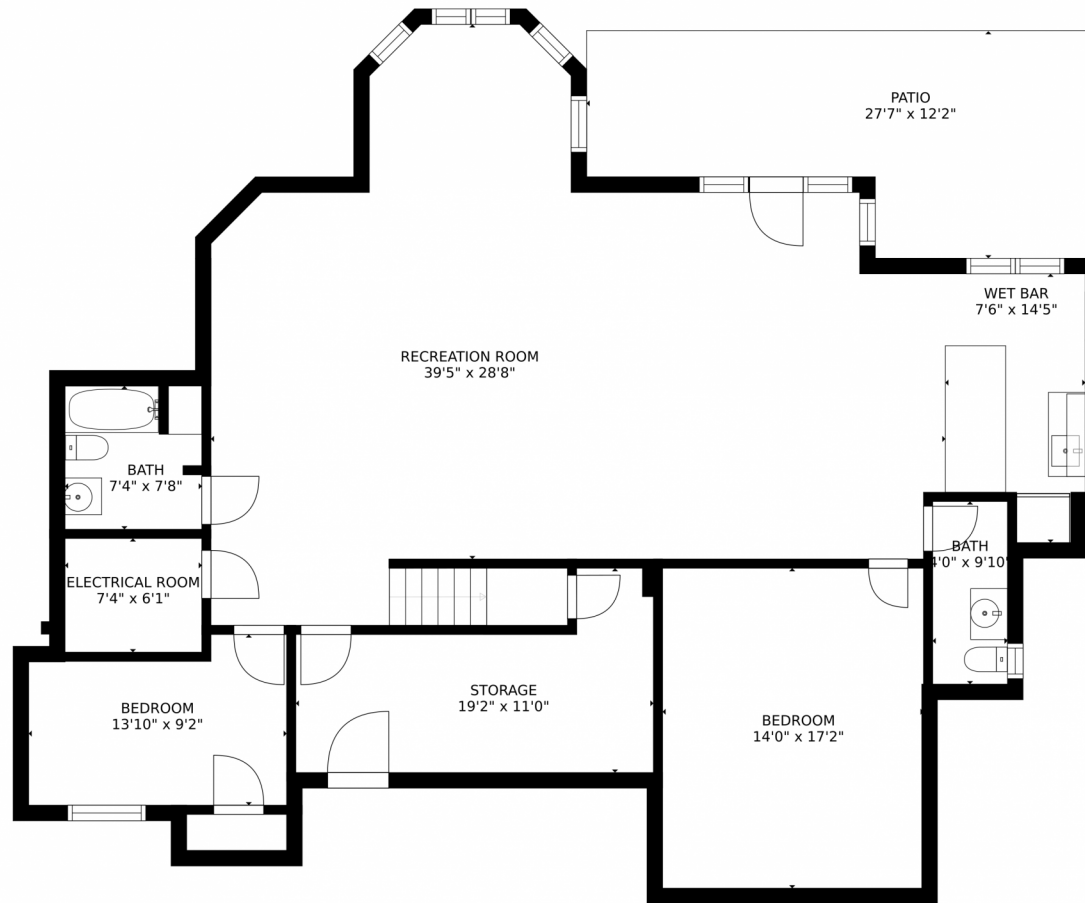

6233 Jordan Drive, Loveland, CO 80537 – Lower Level

SIZES AND DIMENSIONS ARE APPROXIMATE, ACTUAL MAY VARY.

Disclaimer: Sizes and Dimensions are Approximate, Actual May Vary.

Julie Leins

720-474-0928

julieleins@kw.com

<https://coloradohomesdreamteam.com>

Scan code
for more
property
details