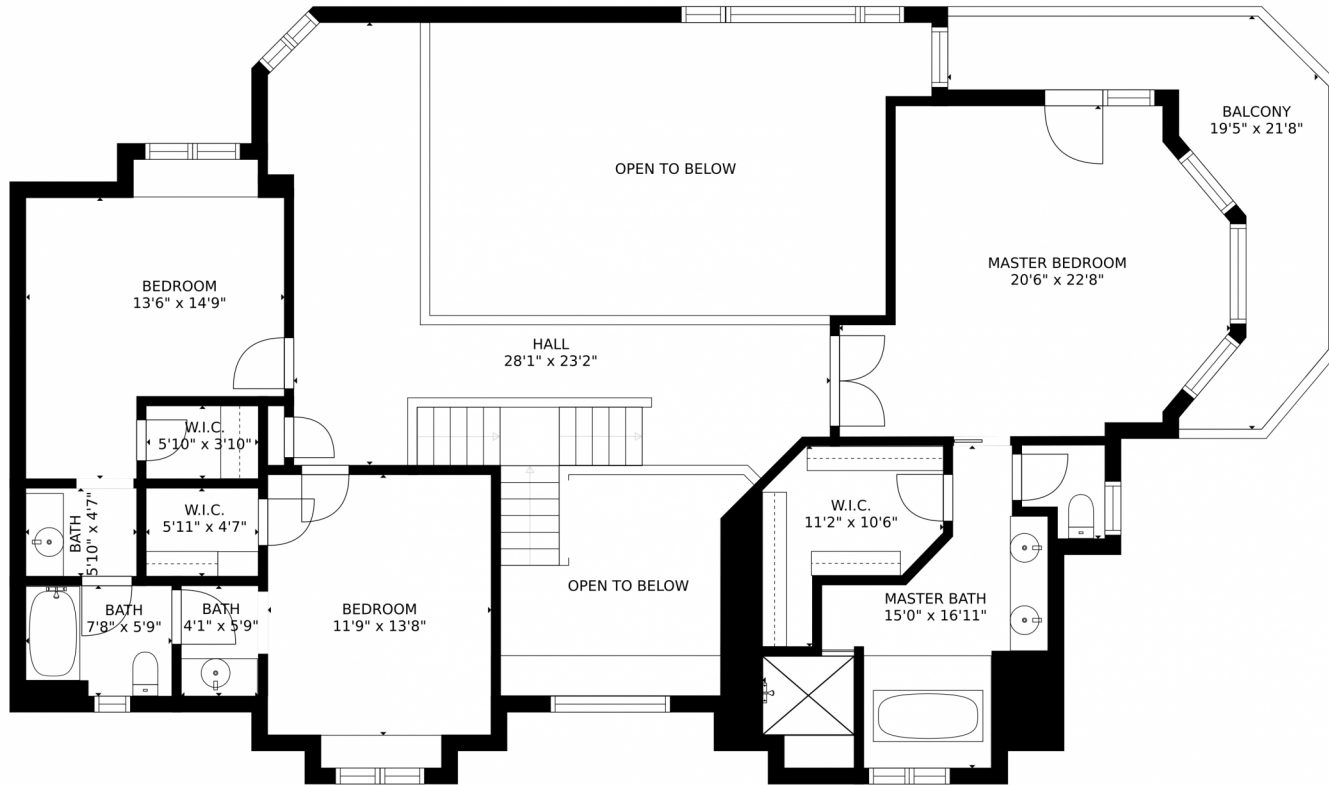

SIZES AND DIMENSIONS ARE APPROXIMATE, ACTUAL MAY VARY.

Disclaimer: Sizes and Dimensions are Approximate, Actual May Vary.

Julie Leins

720-474-0928

julieleins@kw.com

<https://coloradohomesdreamteam.com>

Scan code
for more
property
details