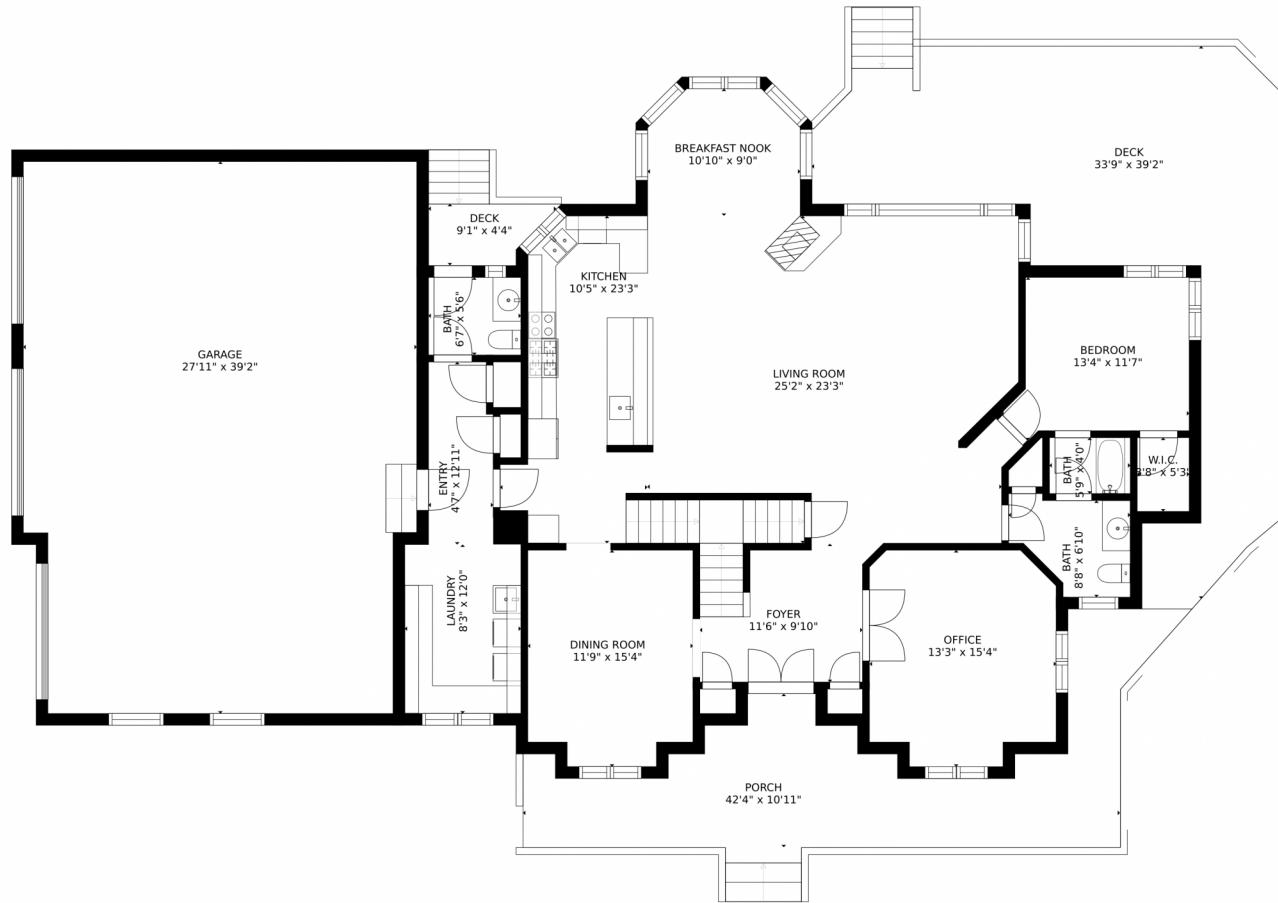

Disclaimer: Sizes and Dimensions are Approximate, Actual May Vary.

Julie Leins

720-474-0928

julieleins@kw.com

<https://coloradohomesdreamteam.com>

Scan code
for more
property
details

6233 Jordan Drive, Loveland, CO 80537 – Main Floor

SIZES AND DIMENSIONS ARE APPROXIMATE, ACTUAL MAY VARY.

Disclaimer: Sizes and Dimensions are Approximate, Actual May Vary.

Julie Leins

720-474-0928

julieleins@kw.com

<https://coloradohomesdreamteam.com>

Scan code
for more
property
details