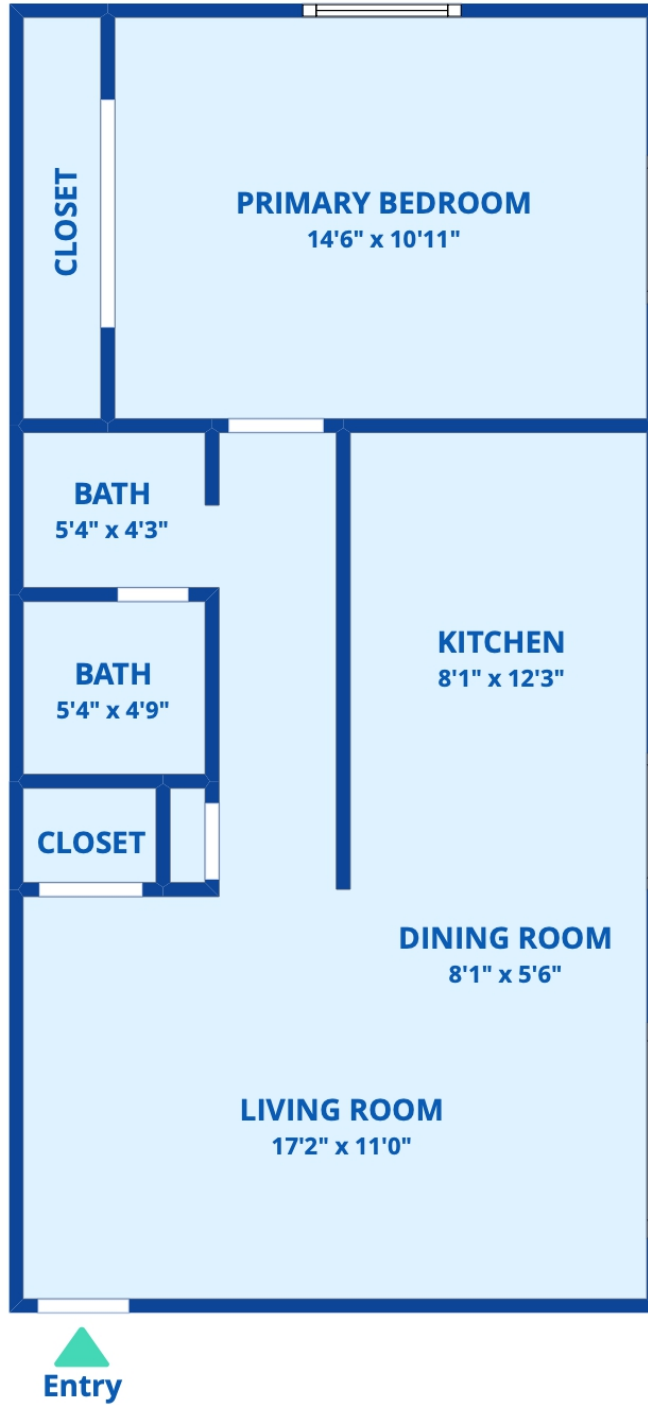

Single Family

1000 SQFT

Taylor Haas

303-665-7368

taylorh@coloradorpm.com

<https://www.coloradorpm.com/available-rental-properties-denver>

Scan code
for more
property
details

All dimensions are approximate and subject to independent verification.