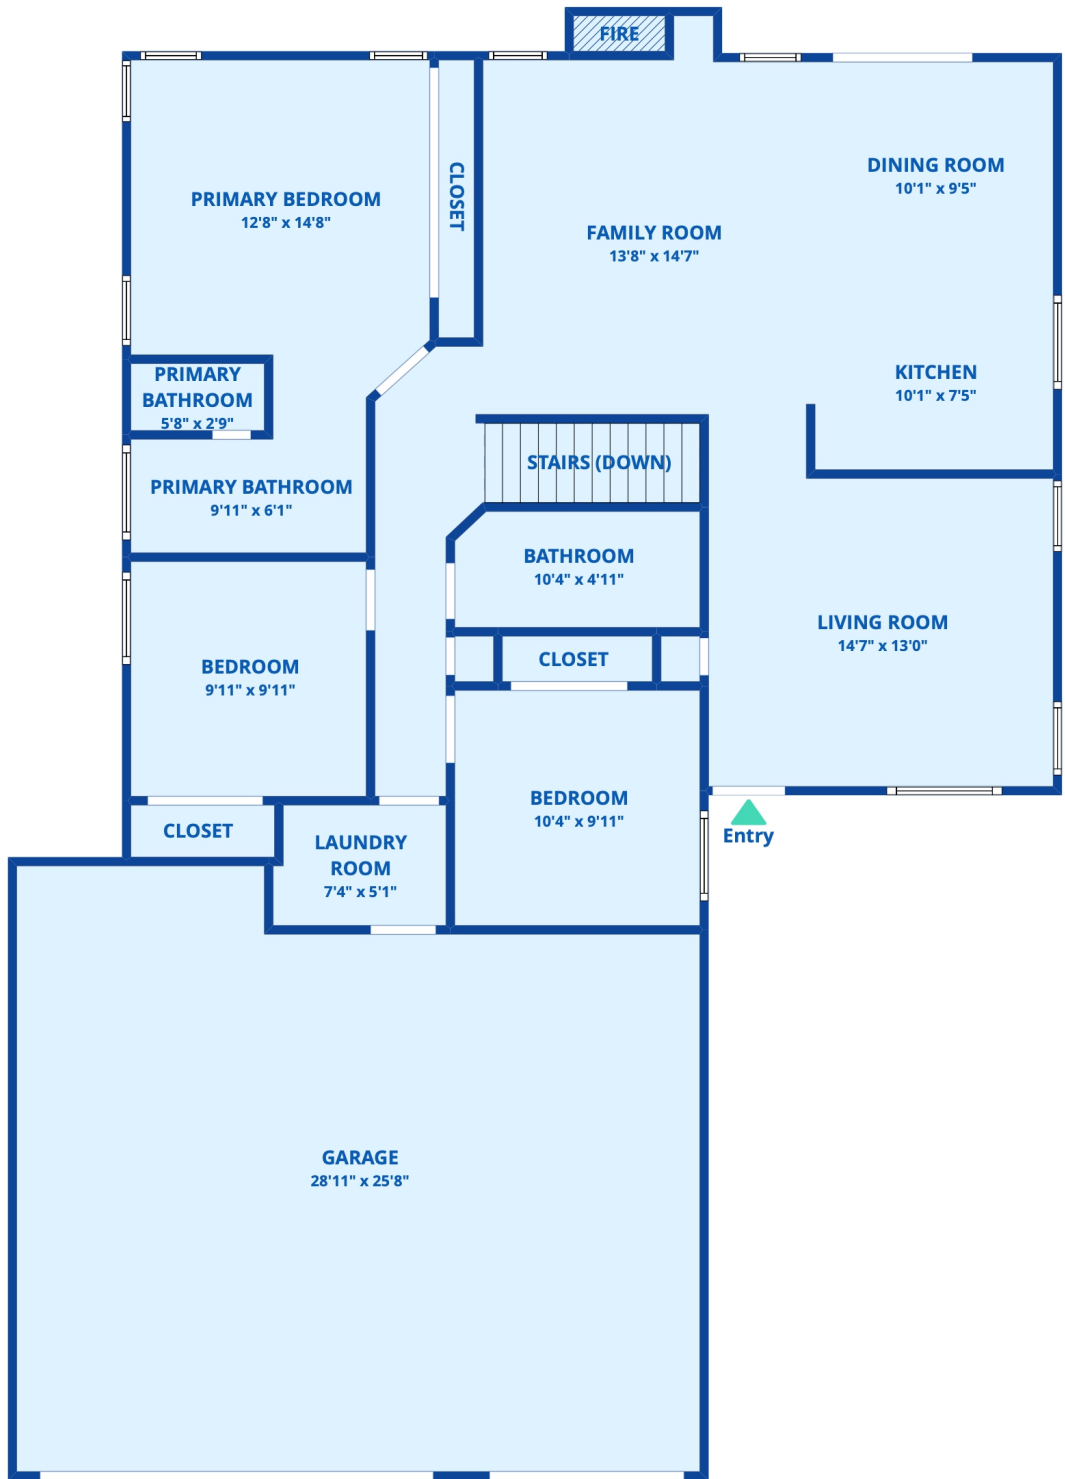

 Single Family  1430 SQFT

Taylor Haas
303-665-7368
taylorh@coloradorpm.com
<https://www.coloradorpm.com/available-rental-properties-denver>

12239 Yates Court, Broomfield, CO 80020 – Main Level

All dimensions are approximate and subject to independent verification.