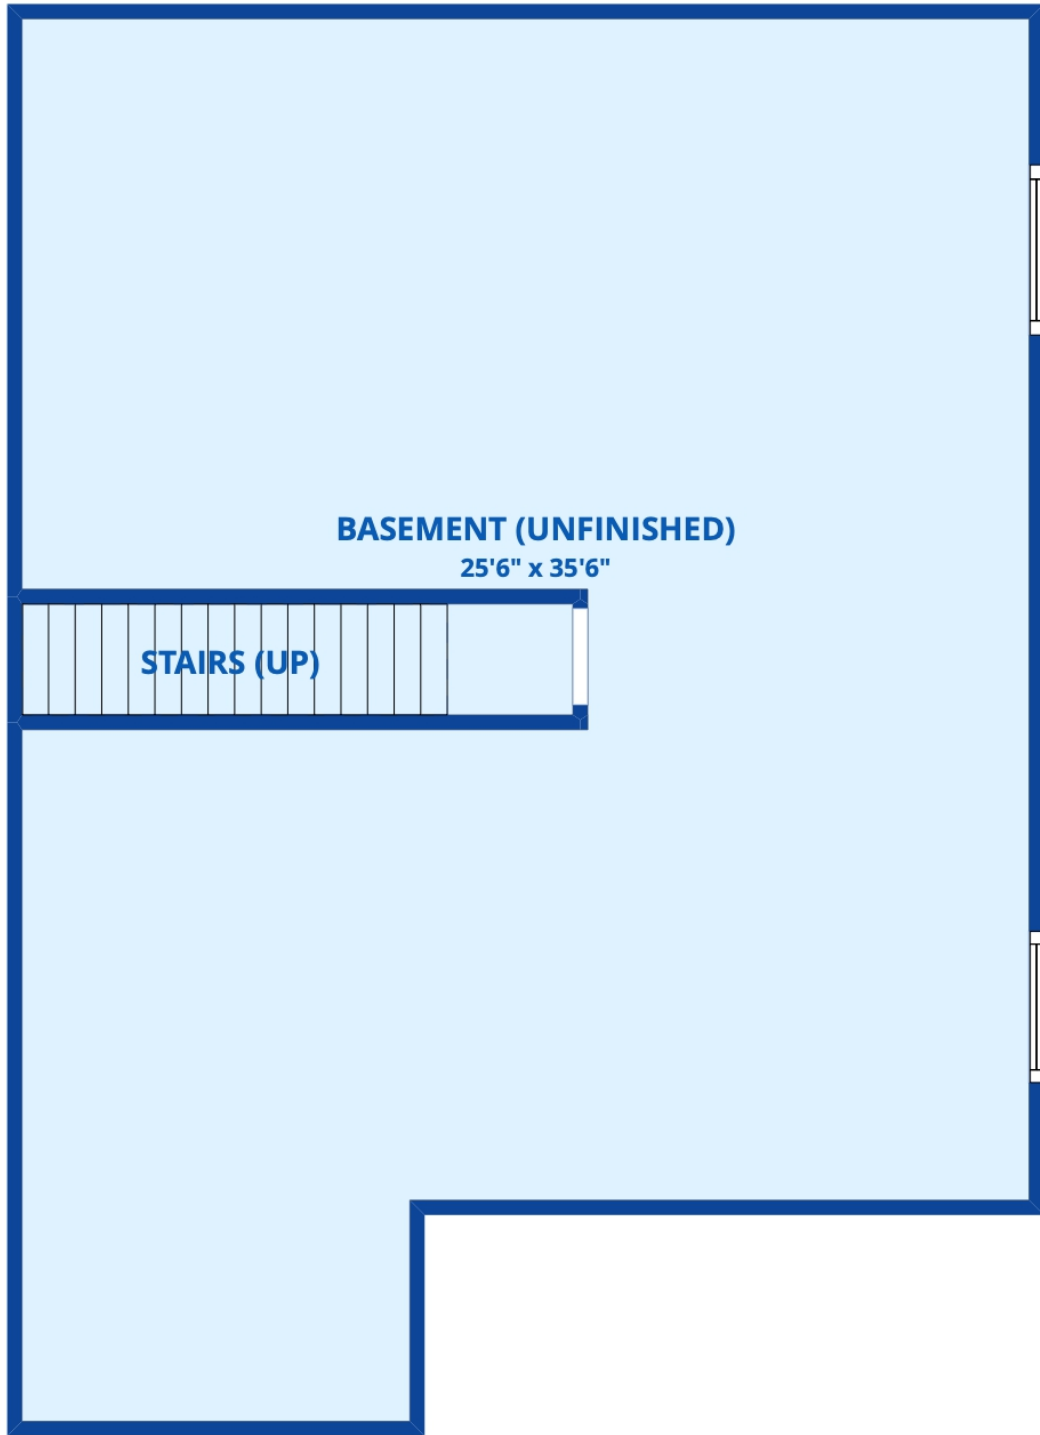

All dimensions are approximate and subject to independent verification.

Disclaimer: Sizes and Dimensions are Approximate, Actual May Vary.

Taylor Haas
303-665-7368
taylorh@coloradorpm.com
<https://www.coloradorpm.com/available-rental-properties-denver>

Scan code
for more
property
details