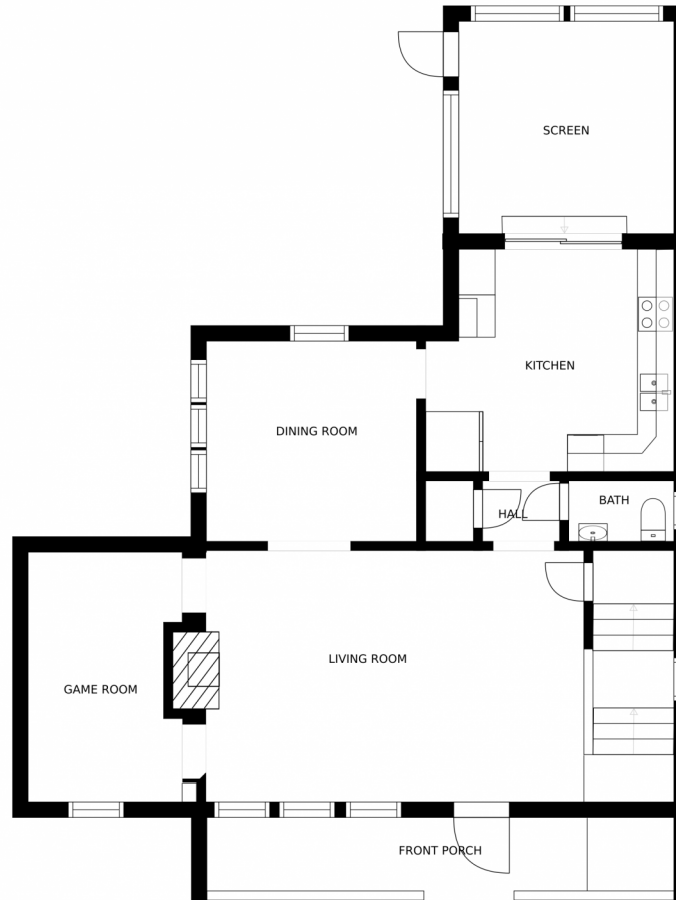

412 El Prado
West Palm Beach, FL 33405

 Single Family

 1643 SQFT

 4 Beds

 3/1 Baths

Laura Sanders
954-650-0827
lauraess@bellsouth.net
<http://www.Laurasell.com>

SIZES AND DIMENSIONS ARE APPROXIMATE, ACTUAL MAY VARY.

Disclaimer: Sizes and Dimensions are Approximate, Actual May Vary.

Laura Sanders
954-650-0827
lauraess@bellsouth.net
<http://www.Laurasell.com>

SIZES AND DIMENSIONS ARE APPROXIMATE, ACTUAL MAY VARY.

Disclaimer: Sizes and Dimensions are Approximate, Actual May Vary.