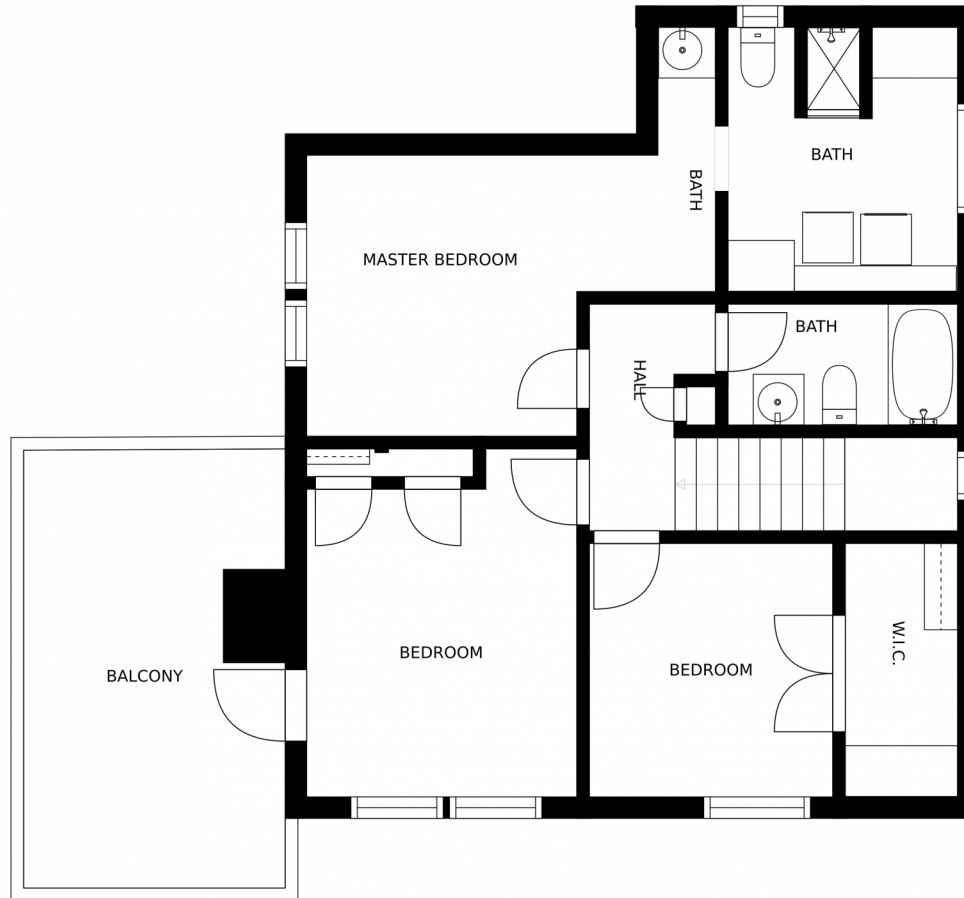

SIZES AND DIMENSIONS ARE APPROXIMATE, ACTUAL MAY VARY.

Disclaimer: Sizes and Dimensions are Approximate, Actual May Vary.

Laura Sanders
954-650-0827
lauraess@bellsouth.net
<http://www.Laurasell.com>