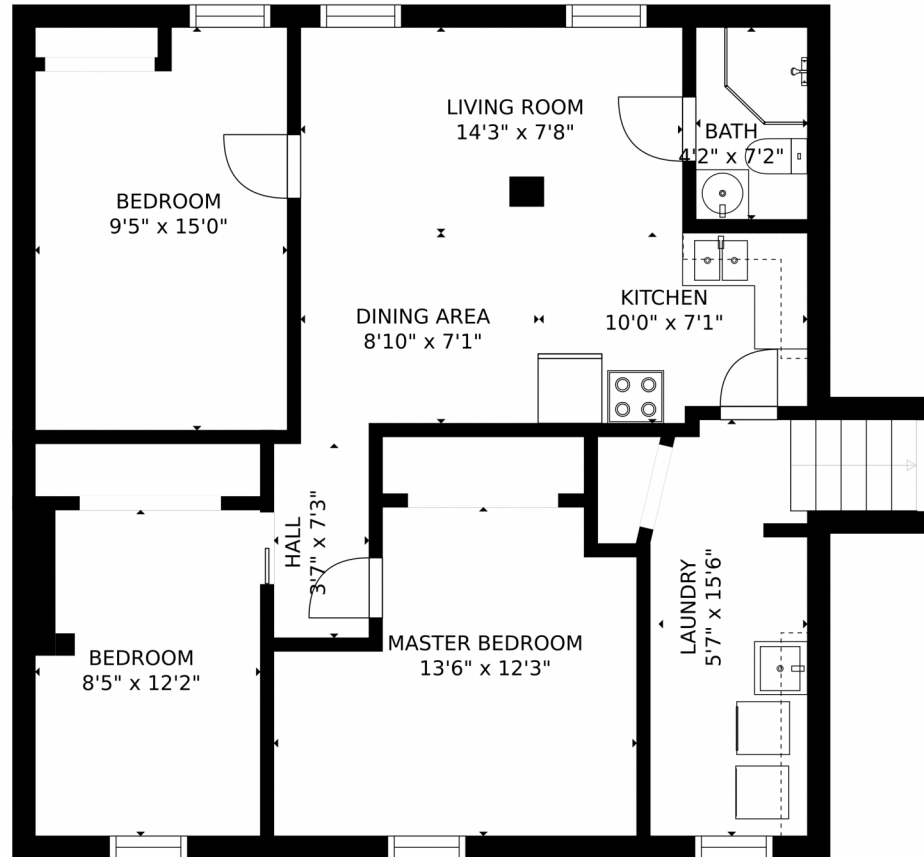

SIZES AND DIMENSIONS ARE APPROXIMATE, ACTUAL MAY VARY.

Disclaimer: Sizes and Dimensions are Approximate, Actual May Vary.

Taylor Haas
303-665-7368
taylorh@coloradorpm.com
<https://www.coloradorpm.com/available-rental-properties-denver>

1685 Dallas Street, Aurora, CO 80010 – Floorplan (Dimensions)

GROSS INTERNAL AREA
FLOOR 1: 880 sq. ft
TOTAL: 880 sq. ft
SIZES AND DIMENSIONS ARE APPROXIMATE, ACTUAL MAY VARY.

Disclaimer: Sizes and Dimensions are Approximate, Actual May Vary.