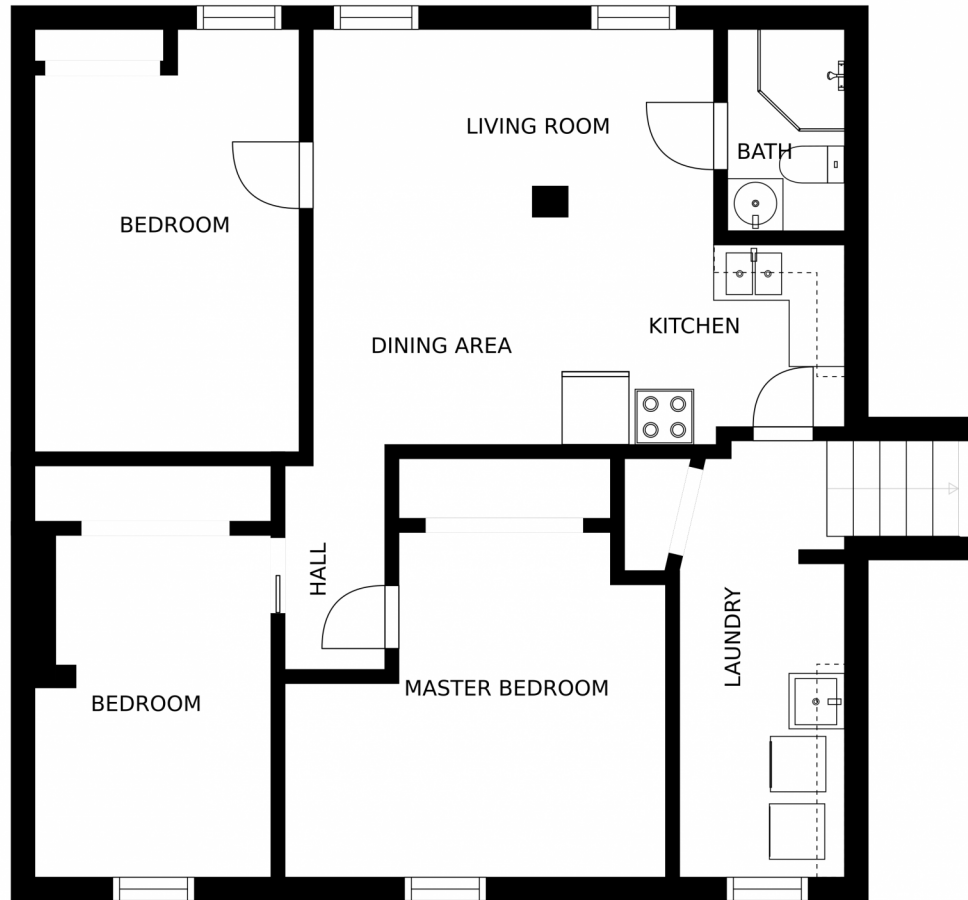

Single Family

1200 SQFT

Taylor Haas

303-665-7368

taylorh@coloradorpm.com

<https://www.coloradorpm.com/available-rental-properties-denver>

Scan code
for more
property
details

1685 Dallas Street, Aurora, CO 80010 – Floorplan

SIZES AND DIMENSIONS ARE APPROXIMATE, ACTUAL MAY VARY.

Disclaimer: Sizes and Dimensions are Approximate, Actual May Vary.

Taylor Haas
303-665-7368
taylorh@coloradorpm.com
<https://www.coloradorpm.com/available-rental-properties-denver>

1685 Dallas Street, Aurora, CO 80010 – Floorplan (Dimensions)

GROSS INTERNAL AREA
FLOOR 1: 880 sq. ft
TOTAL: 880 sq. ft
SIZES AND DIMENSIONS ARE APPROXIMATE, ACTUAL MAY VARY.

Disclaimer: Sizes and Dimensions are Approximate, Actual May Vary.