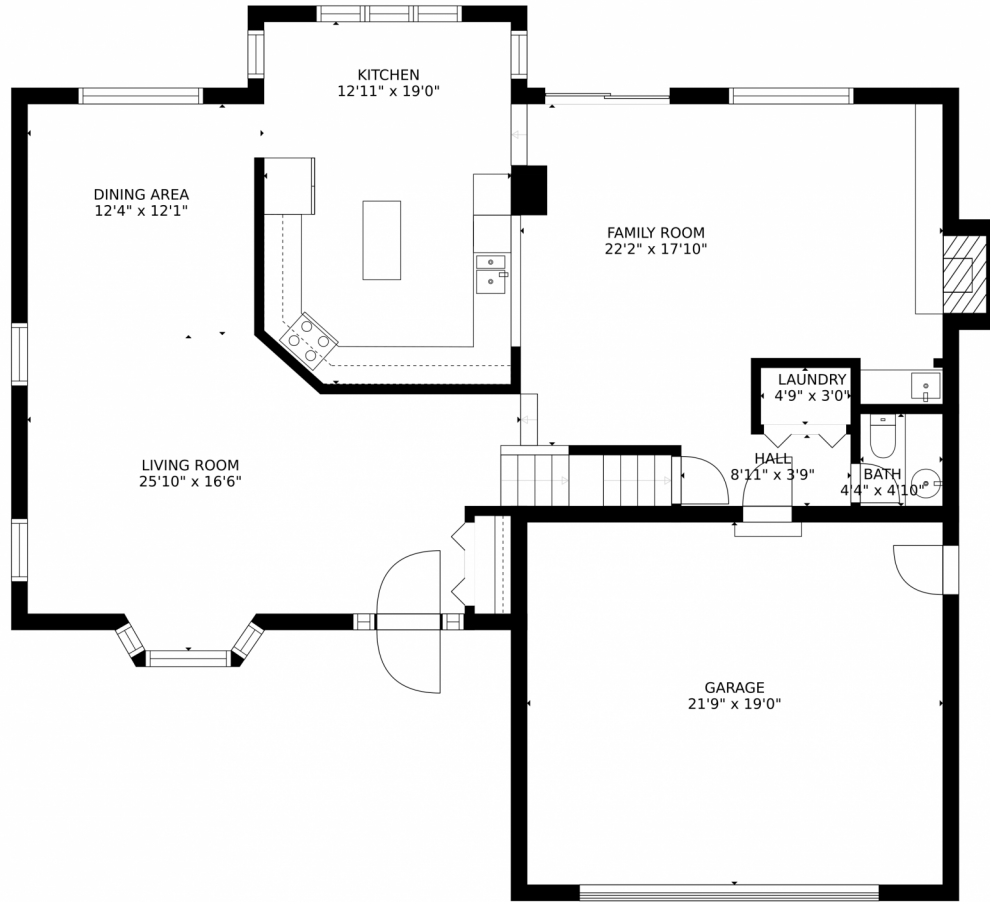

11654 East Evans Avenue, Aurora, CO 80014 – Main Floor

SIZES AND DIMENSIONS ARE APPROXIMATE, ACTUAL MAY VARY.

Disclaimer: Sizes and Dimensions are Approximate, Actual May Vary.

Taylor Haas

303-665-7368

taylorh@coloradorpm.com

<https://www.coloradorpm.com/available-rental-properties-denver>

Scan code
for more
property
details