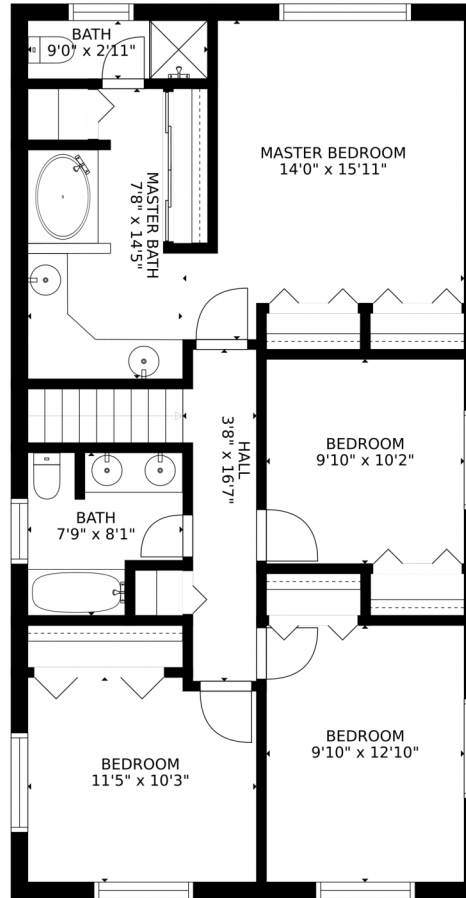

SIZES AND DIMENSIONS ARE APPROXIMATE, ACTUAL MAY VARY.

Disclaimer: Sizes and Dimensions are Approximate, Actual May Vary.

Taylor Haas

303-665-7368

taylorh@coloradorpm.com

<https://www.coloradorpm.com/available-rental-properties-denver>

Scan code
for more
property
details

11654 East Evans Avenue, Aurora, CO 80014 – Second Floor

SIZES AND DIMENSIONS ARE APPROXIMATE, ACTUAL MAY VARY.

Disclaimer: Sizes and Dimensions are Approximate, Actual May Vary.