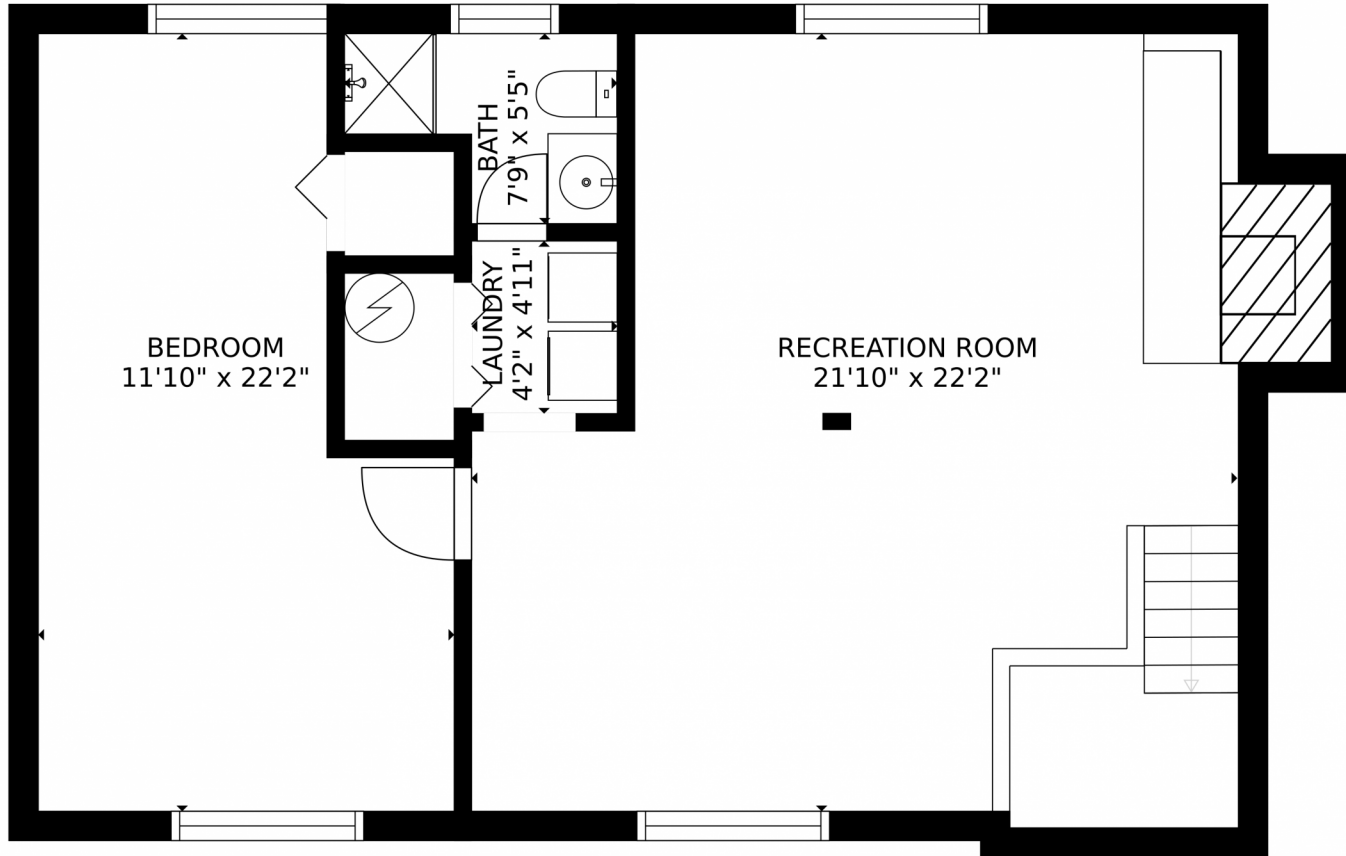

# 1418 South Lewiston Street, Aurora, CO 80017 – Main Level

GROSS INTERNAL AREA  
FLOOR 1: 774 sq. ft. FLOOR 2: 937 sq. ft.  
EXCLUDED AREAS: , DECK: 128 sq. ft.  
PATIO: 241 sq. ft. PORCH: 28 sq. ft.  
GARAGE: 383 sq. ft.  
TOTAL: 1711 sq. ft.  
SIZES AND DIMENSIONS ARE APPROXIMATE, ACTUAL MAY VARY.

1418 South Lewiston Street, Aurora, CO 80017 – Lower Level

GROSS INTERNAL AREA  
FLOOR 1: 774 sq. ft. FLOOR 2: 937 sq. ft  
EXCLUDED AREAS: , DECK: 128 sq. ft  
PATIO: 241 sq. ft. PORCH: 28 sq. ft  
GARAGE: 383 sq. ft  
TOTAL: 1711 sq. ft  
SIZES AND DIMENSIONS ARE APPROXIMATE, ACTUAL MAY VARY.

# 1418 South Lewiston Street, Aurora, CO 80017 – All Levels

GROSS INTERNAL AREA  
FLOOR 1: 774 sq. ft. FLOOR 2: 937 sq. ft  
EXCLUDED AREAS: , DECK: 128 sq. ft  
PATIO: 241 sq. ft. PORCH: 28 sq. ft  
GARAGE: 383 sq. ft  
TOTAL: 1711 sq. ft