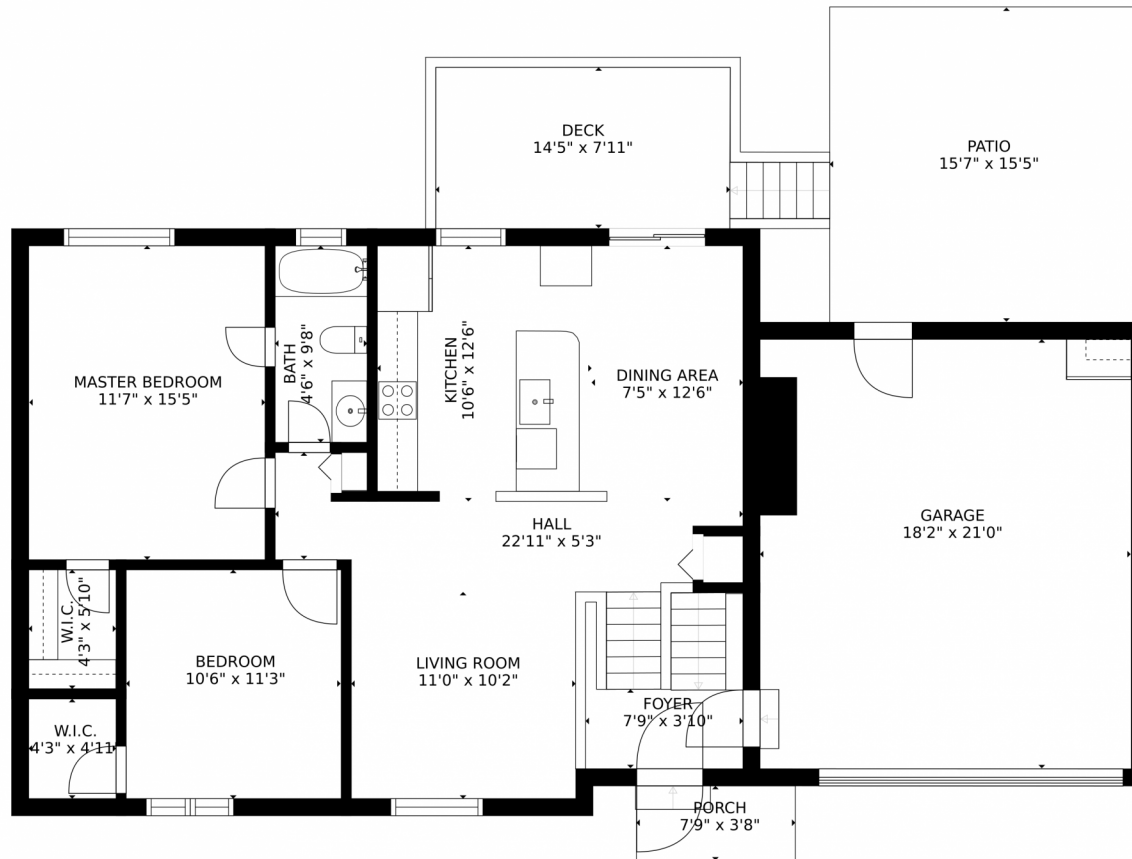

# 1418 South Lewiston Street, Aurora, CO 80017 – Main Level

GROSS INTERNAL AREA  
FLOOR 1: 774 sq. ft. FLOOR 2: 937 sq. ft.  
EXCLUDED AREAS: , DECK: 128 sq. ft.  
PATIO: 241 sq. ft. PORCH: 28 sq. ft.  
GARAGE: 383 sq. ft.  
TOTAL: 1711 sq. ft.  
SIZES AND DIMENSIONS ARE APPROXIMATE, ACTUAL MAY VARY.

1418 South Lewiston Street, Aurora, CO 80017 – Lower Level

GROSS INTERNAL AREA  
FLOOR 1: 774 sq. ft. FLOOR 2: 937 sq. ft  
EXCLUDED AREAS: , DECK: 128 sq. ft  
PATIO: 241 sq. ft. PORCH: 28 sq. ft  
GARAGE: 383 sq. ft  
TOTAL: 1711 sq. ft  
SIZES AND DIMENSIONS ARE APPROXIMATE, ACTUAL MAY VARY.

# 1418 South Lewiston Street, Aurora, CO 80017 – All Levels

GROSS INTERNAL AREA  
FLOOR 1: 774 sq. ft. FLOOR 2: 937 sq. ft  
EXCLUDED AREAS: , DECK: 128 sq. ft  
PATIO: 241 sq. ft. PORCH: 28 sq. ft  
GARAGE: 383 sq. ft  
TOTAL: 1711 sq. ft