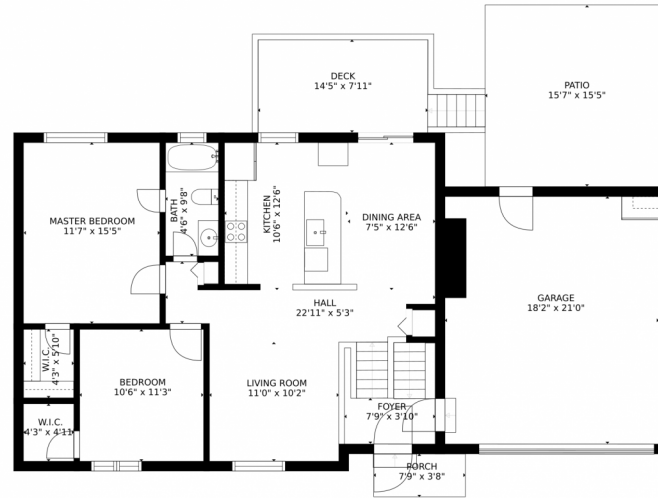

1418 South Lewiston Street, Aurora, CO 80017 – All Levels

GROSS INTERNAL AREA
FLOOR 1: 774 sq. ft. FLOOR 2: 937 sq. ft
EXCLUDED AREAS: , DECK: 128 sq. ft
PATIO: 241 sq. ft. PORCH: 28 sq. ft
GARAGE: 383 sq. ft
TOTAL: 1711 sq. ft

Disclaimer: Sizes and Dimensions are Approximate, Actual May Vary.

Taylor Haas
303-665-7368
taylorh@coloradorpm.com
<https://www.coloradorpm.com/available-rental-properties-denver>