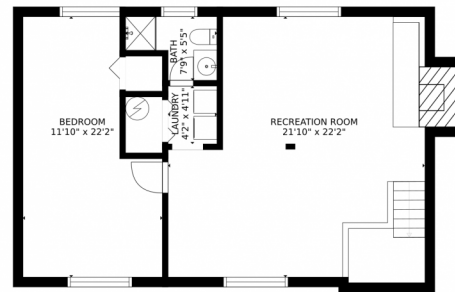

1418 South Lewiston Street, Aurora, CO 80017 – All Levels

GROSS INTERNAL AREA
FLOOR 1: 774 sq. ft. FLOOR 2: 937 sq. ft
EXCLUDED AREAS: , DECK: 128 sq. ft
PATIO: 241 sq. ft. PORCH: 28 sq. ft
GARAGE: 383 sq. ft
TOTAL: 1711 sq. ft

Disclaimer: Sizes and Dimensions are Approximate, Actual May Vary.

Taylor Haas
303-665-7368
taylorh@coloradorpm.com
<https://www.coloradorpm.com/available-rental-properties-denver>