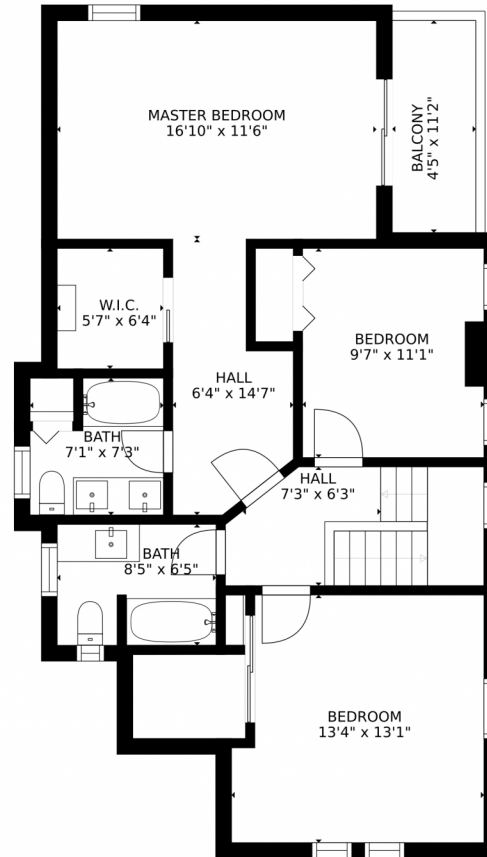

GROSS INTERNAL AREA
FLOOR 1: 804 sq. ft. FLOOR 2: 825 sq. ft.
FLOOR 3: 850 sq. ft. EXCLUDED AREAS:
PATIO: 398 sq. ft. PORCH: 203 sq. ft.
BALCONY: 49 sq. ft.
TOTAL: 2479 sq. ft.
SIZES AND DIMENSIONS ARE APPROXIMATE, ACTUAL MAY VARY.

922 East 22nd Avenue, Denver, CO 80205 – Upper Level

GROSS INTERNAL AREA
FLOOR 1: 804 sq. ft. FLOOR 2: 825 sq. ft
FLOOR 3: 850 sq. ft. EXCLUDED AREAS:
PATIO: 398 sq. ft. PORCH: 203 sq. ft
BALCONY: 49 sq. ft
TOTAL: 2479 sq. ft
SIZES AND DIMENSIONS ARE APPROXIMATE, ACTUAL MAY VARY.

GROSS INTERNAL AREA
FLOOR 1: 804 sq. ft, FLOOR 2: 825 sq. ft
FLOOR 3: 850 sq. ft, EXCLUDED AREAS:
PATIO: 398 sq. ft, PORCH: 203 sq. ft
BALCONY: 49 sq. ft
TOTAL: 2479 sq. ft
SIZES AND DIMENSIONS ARE APPROXIMATE, ACTUAL MAY VARY.