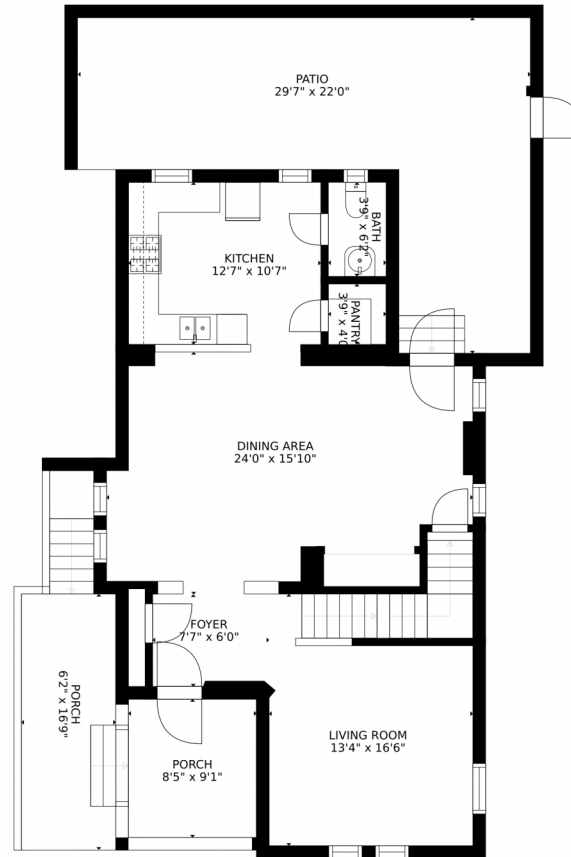

Single Family

2700 SQFT

Taylor Haas

303-665-7368

taylorh@coloradorpm.com

<https://www.coloradorpm.com/available-rental-properties-denv>

Scan code
for more
property
details

922 East 22nd Avenue, Denver, CO 80205 – Main Level

GROSS INTERNAL AREA
FLOOR 1: 804 sq. ft. FLOOR 2: 825 sq. ft.
FLOOR 3: 850 sq. ft. EXCLUDED AREAS:
PATIO: 398 sq. ft. PORCH: 203 sq. ft.
BALCONY: 49 sq. ft.
TOTAL: 2479 sq. ft.
SIZES AND DIMENSIONS ARE APPROXIMATE, ACTUAL MAY VARY.

922 East 22nd Avenue, Denver, CO 80205 – Upper Level

GROSS INTERNAL AREA
FLOOR 1: 804 sq. ft. FLOOR 2: 825 sq. ft
FLOOR 3: 850 sq. ft. EXCLUDED AREAS:
PATIO: 398 sq. ft. PORCH: 203 sq. ft
BALCONY: 49 sq. ft
TOTAL: 2479 sq. ft
SIZES AND DIMENSIONS ARE APPROXIMATE, ACTUAL MAY VARY.

GROSS INTERNAL AREA
FLOOR 1: 804 sq. ft, FLOOR 2: 825 sq. ft
FLOOR 3: 850 sq. ft, EXCLUDED AREAS:
PATIO: 398 sq. ft, PORCH: 203 sq. ft
BALCONY: 49 sq. ft
TOTAL: 2479 sq. ft
SIZES AND DIMENSIONS ARE APPROXIMATE, ACTUAL MAY VARY.