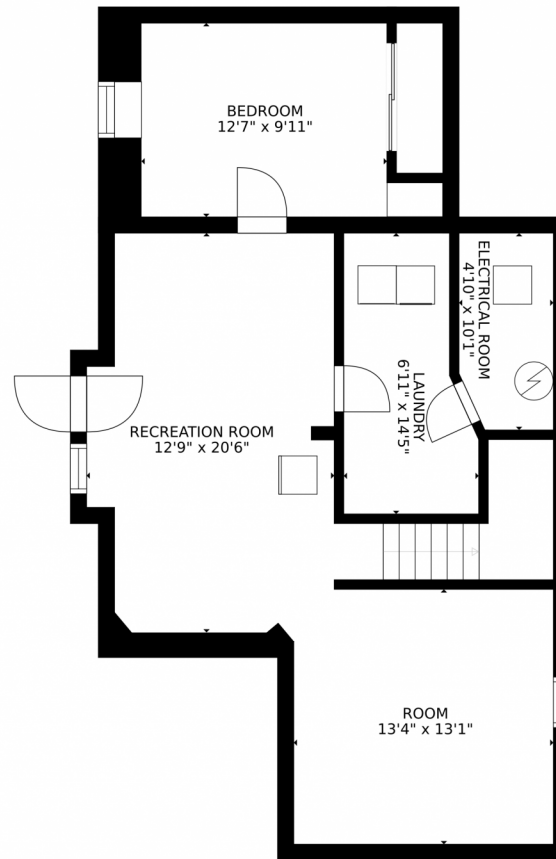

GROSS INTERNAL AREA
FLOOR 1: 804 sq. ft. FLOOR 2: 825 sq. ft.
FLOOR 3: 850 sq. ft. EXCLUDED AREAS:
PATIO: 398 sq. ft. PORCH: 203 sq. ft.
BALCONY: 49 sq. ft.
TOTAL: 2479 sq. ft.
SIZES AND DIMENSIONS ARE APPROXIMATE, ACTUAL MAY VARY.

922 East 22nd Avenue, Denver, CO 80205 – Upper Level

GROSS INTERNAL AREA
FLOOR 1: 804 sq. ft. FLOOR 2: 825 sq. ft
FLOOR 3: 850 sq. ft. EXCLUDED AREAS:
PATIO: 398 sq. ft. PORCH: 203 sq. ft
BALCONY: 49 sq. ft
TOTAL: 2479 sq. ft
SIZES AND DIMENSIONS ARE APPROXIMATE, ACTUAL MAY VARY.

GROSS INTERNAL AREA
FLOOR 1: 804 sq. ft, FLOOR 2: 825 sq. ft
FLOOR 3: 850 sq. ft, EXCLUDED AREAS:
PATIO: 398 sq. ft, PORCH: 203 sq. ft
BALCONY: 49 sq. ft
TOTAL: 2479 sq. ft
SIZES AND DIMENSIONS ARE APPROXIMATE, ACTUAL MAY VARY.