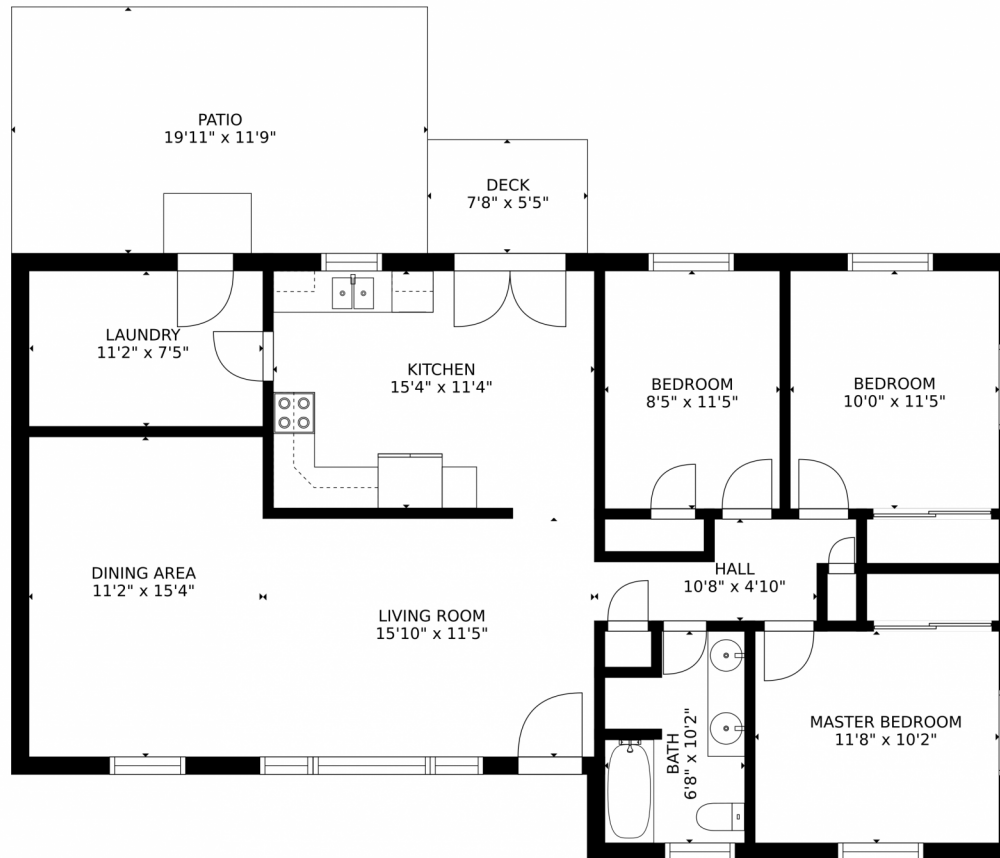

 Single Family

 1232 SQFT

 3 Beds

 1 Baths

Taylor Haas
303-665-7368
taylorh@coloradorpm.com
<https://www.coloradorpm.com/available-rental-properties-denver>

206 25th Avenue, Greeley, CO 80631 – Floorplan

GROSS INTERNAL AREA
FLOOR 1: 1156 sq. ft. EXCLUDED AREAS:
DECK: 42 sq. ft. PATIO: 235 sq. ft.
TOTAL: 1156 sq. ft.
SIZES AND DIMENSIONS ARE APPROXIMATE, ACTUAL MAY VARY.