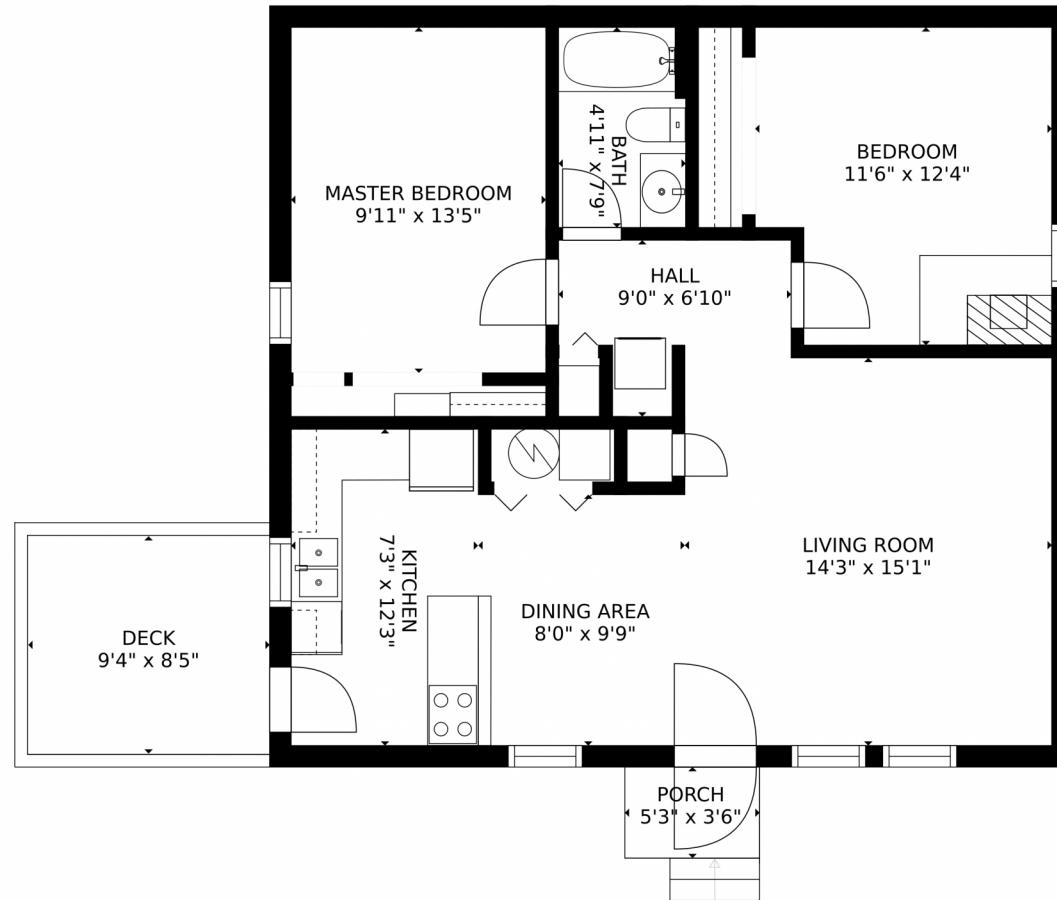

 Townhouse

 870 SQFT

 2 Beds

 1 Baths

Taylor Haas
303-665-7368
taylorh@coloradorpm.com
<https://www.coloradorpm.com/available-rental-properties-denver>

SIZES AND DIMENSIONS ARE APPROXIMATE, ACTUAL MAY VARY.