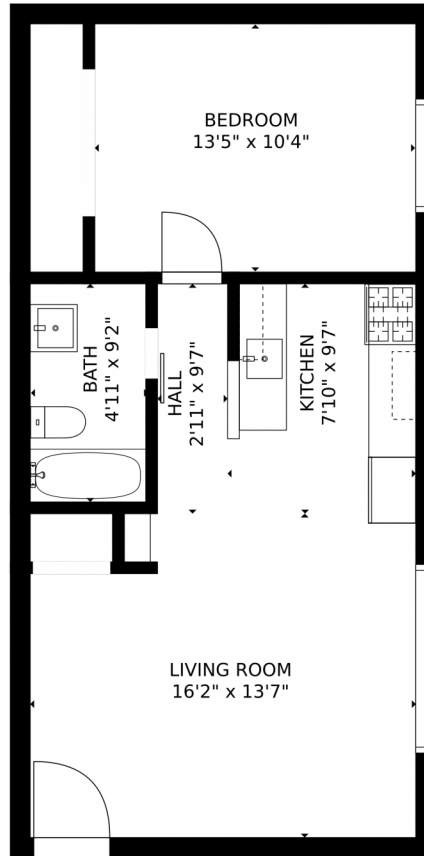

 Single Family  700 SQFT

**Taylor Haas**  
303-665-7368  
taylorh@coloradorpm.com  
<https://www.coloradorpm.com/available-rental-properties-denver>

Estimated areas  
GLA FLOOR 1: 636 sq. ft, excluded 0 sq. ft  
Total GLA 636 sq. ft, total scanned area 636 sq. ft  
SIZES AND DIMENSIONS ARE APPROXIMATE, ACTUAL MAY VARY.