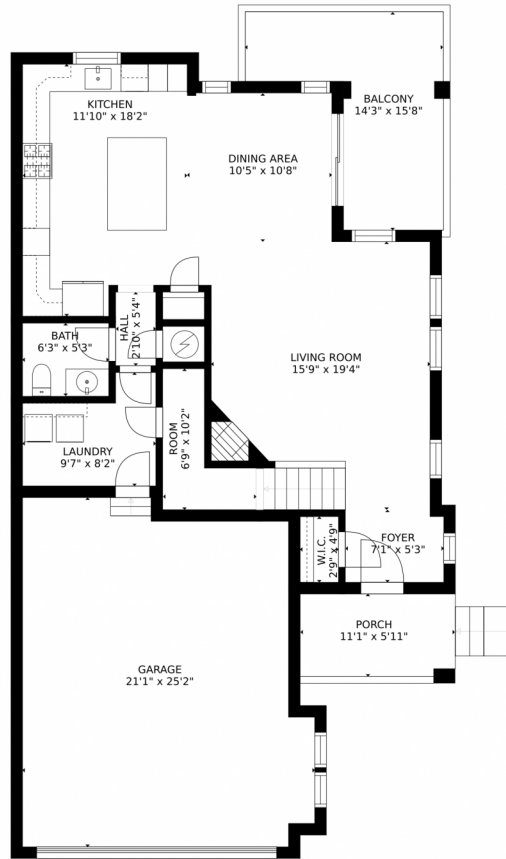

9538 Rosato Court, Highlands, CO 80126 – Main Level

Estimated areas

GLA FLOOR 1: 982 sq. ft, excluded 751 sq. ft
GLA FLOOR 2: 1135 sq. ft, excluded 388 sq. ft
Total GLA 2117 sq. ft, total scanned area 3256 sq. ft

Disclaimer: Sizes and Dimensions are Approximate, Actual May Vary.

Haley Hart
720-938-1722
haley@newkeyr.com