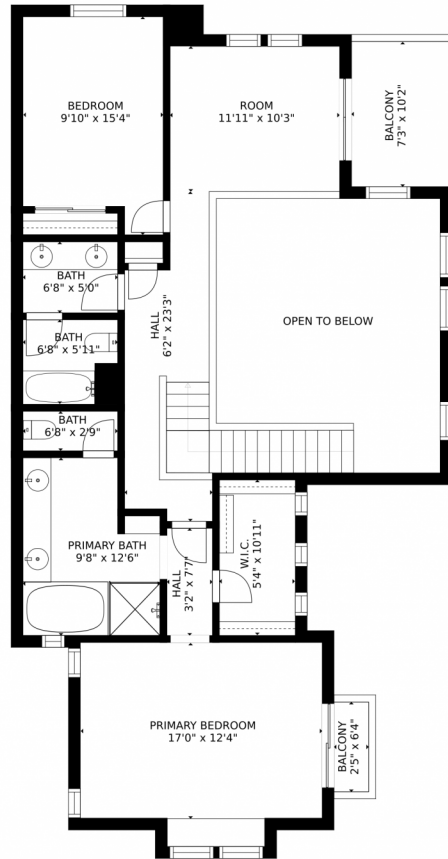

9538 Rosato Court, Highlands, CO 80126 – 2nd Level

Estimated areas

GLA FLOOR 1: 982 sq. ft, excluded 751 sq. ft
GLA FLOOR 2: 1135 sq. ft, excluded 388 sq. ft
Total GLA 2117 sq. ft, total scanned area 3256 sq. ft

Disclaimer: Sizes and Dimensions are Approximate, Actual May Vary.

Haley Hart
720-938-1722
haley@newkeyr.com

Scan code
for more
property
details