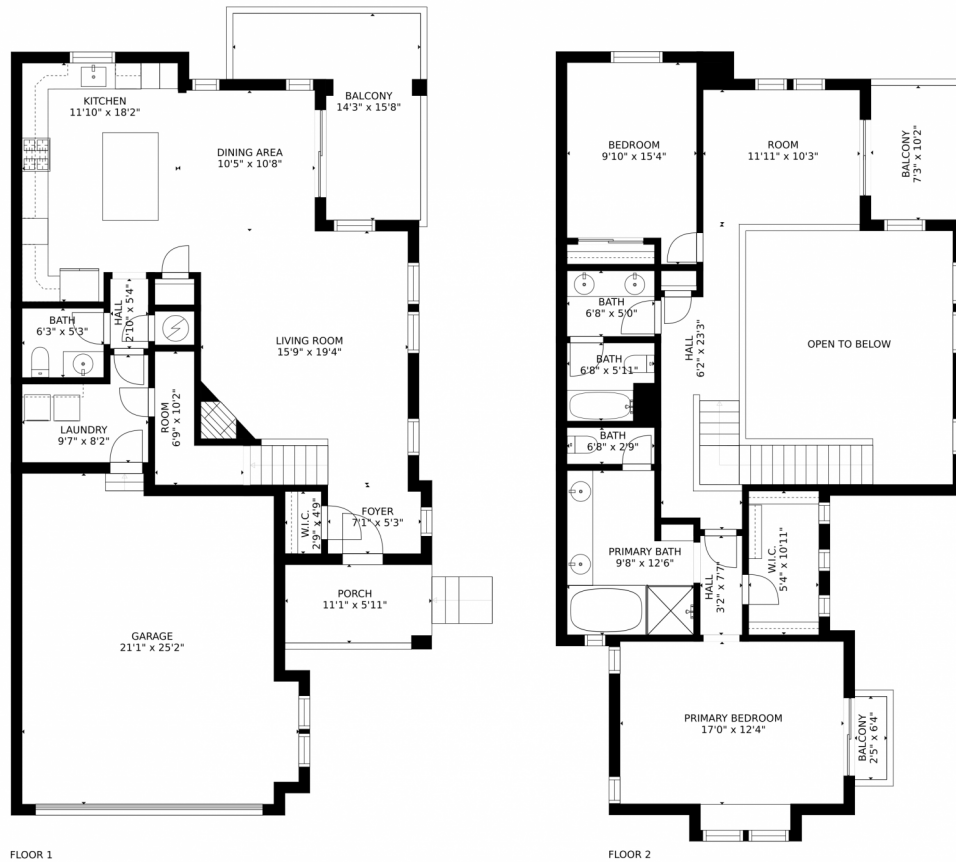

9538 Rosato Court, Highlands, CO 80126 – All Levels

Estimated areas

GLA FLOOR 1: 982 sq. ft, excluded 751 sq. ft.
GLA FLOOR 2: 1135 sq. ft, excluded 388 sq. ft.
Total GLA 2117 sq. ft, total scanned area 3256 sq. ft

Disclaimer: Sizes and Dimensions are Approximate, Actual May Vary.

Haley Hart
720-938-1722
haley@newkeyr.com