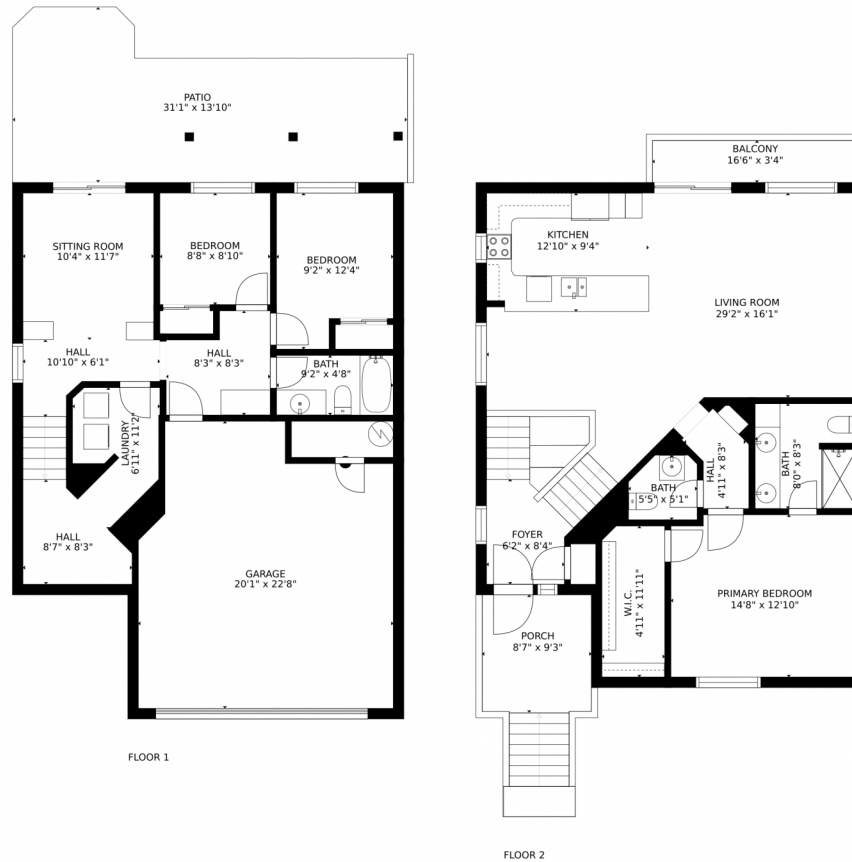

3825 Kenwood Circle, Johnstown, CO 80534 – All Levels

Estimated areas

GLA FLOOR 1: 0 sq. ft, excluded 1559 sq. ft
GLA FLOOR 2: 1163 sq. ft, excluded 176 sq. ft
Total GLA 1163 sq. ft, total scanned area 2898 sq. ft

Disclaimer: Sizes and Dimensions are Approximate, Actual May Vary.

Taylor Haas

303-665-7368

taylorh@coloradorpm.com

<https://www.coloradorpm.com/available-rental-properties-denver>

Scan code
for more
property
details