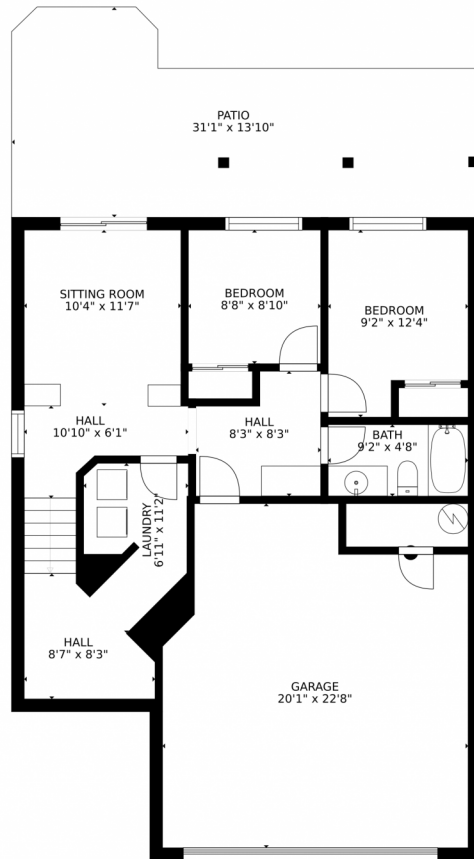

3825 Kenwood Circle, Johnstown, CO 80534 – Lower Level

Estimated areas

GLA FLOOR 1: 0 sq. ft, excluded 1559 sq. ft
GLA FLOOR 2: 1163 sq. ft, excluded 176 sq. ft
Total GLA 1163 sq. ft, total scanned area 2898 sq. ft

Disclaimer: Sizes and Dimensions are Approximate, Actual May Vary.

Taylor Haas

303-665-7368

taylorh@coloradorpm.com

<https://www.coloradorpm.com/available-rental-properties-denver>

Scan code
for more
property
details