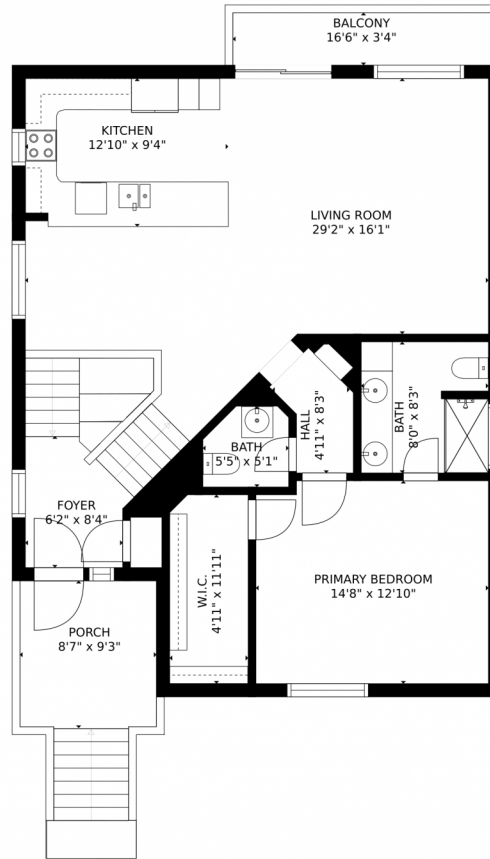

3825 Kenwood Circle, Johnstown, CO 80534 – Main Level

Estimated areas

GLA FLOOR 1: 0 sq. ft, excluded 1559 sq. ft
GLA FLOOR 2: 1163 sq. ft, excluded 176 sq. ft
Total GLA 1163 sq. ft, total scanned area 2898 sq. ft

Disclaimer: Sizes and Dimensions are Approximate, Actual May Vary.

Taylor Haas

303-665-7368

taylorh@coloradorpm.com

<https://www.coloradorpm.com/available-rental-properties-denver>

Scan code
for more
property
details