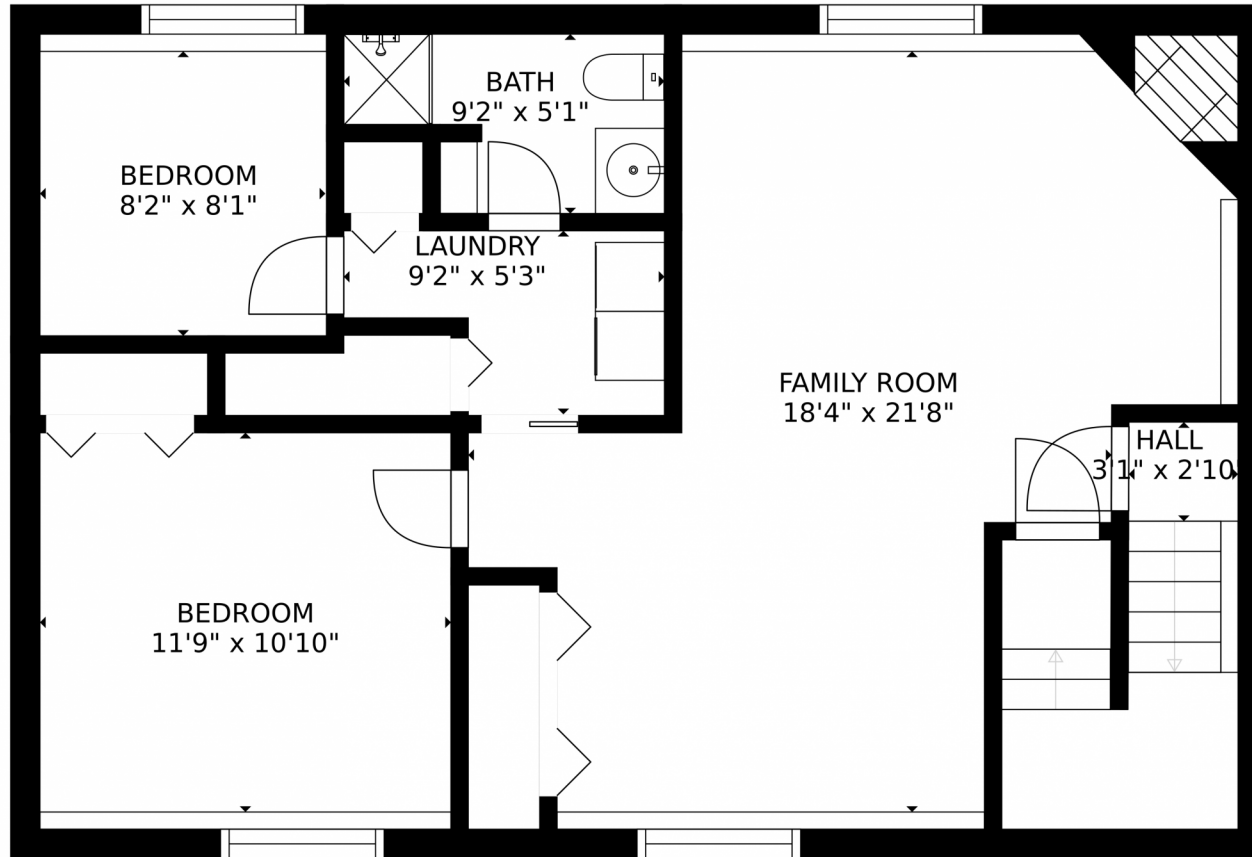

Scan code
for more
property
details

105 South Buchanan Court, Louisville, CO 80027 – Main Level

Estimated areas

GLA FLOOR 1: 0 sq. ft, excluded 873 sq. ft
GLA FLOOR 2: 1188 sq. ft, excluded 508 sq. ft
Total GLA 1188 sq. ft, total scanned area 2569 sq. ft

SIZES AND DIMENSIONS ARE APPROXIMATE, ACTUAL MAY VARY.

Disclaimer: Sizes and Dimensions are Approximate, Actual May Vary.

Terri Ellerington

303-929-8116

terri@elevated-team.com

<https://www.remax.com/real-estate-agents/terri-ellerington-louisville-co/102051301>

Scan code
for more
property
details

105 South Buchanan Court, Louisville, CO 80027 – Lower Level

Estimated areas
GLA FLOOR 1: 0 sq. ft, excluded 873 sq. ft
GLA FLOOR 2: 1188 sq. ft, excluded 508 sq. ft
Total GLA 1188 sq. ft, total scanned area 2569 sq. ft
SIZES AND DIMENSIONS ARE APPROXIMATE, ACTUAL MAY VARY.

105 South Buchanan Court, Louisville, CO 80027 – All Levels

Estimated areas

GLA FLOOR 1: 0 sq. ft, excluded 873 sq. ft
GLA FLOOR 2: 1188 sq. ft, excluded 508 sq. ft
Total GLA 1188 sq. ft, total scanned area 2569 sq. ft