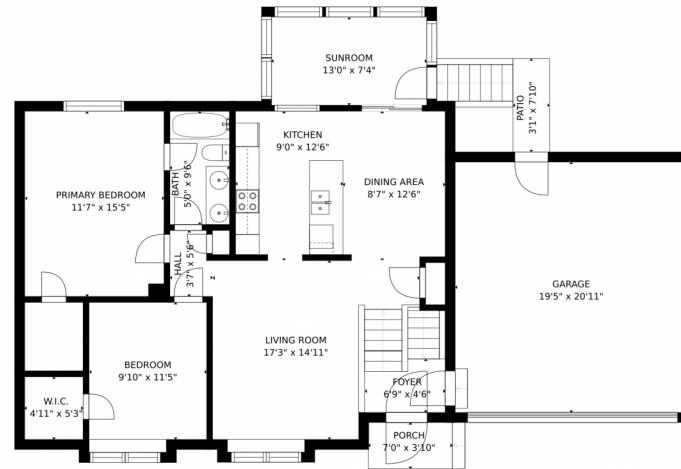

105 South Buchanan Court, Louisville, CO 80027 – All Levels

Estimated areas

GLA FLOOR 1: 0 sq. ft, excluded 873 sq. ft
GLA FLOOR 2: 1188 sq. ft, excluded 508 sq. ft
Total GLA 1188 sq. ft, total scanned area 2569 sq. ft

Disclaimer: Sizes and Dimensions are Approximate, Actual May Vary.

Terri Ellerington

303-929-8116

terri@elevated-team.com

<https://www.remax.com/real-estate-agents/terri-ellerington-louisville-co/102051301>

Scan code
for more
property
details