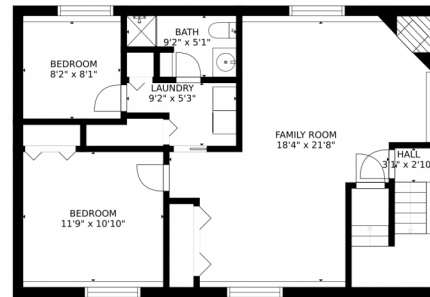

105 South Buchanan Court, Louisville, CO 80027 – All Levels

Estimated areas

GLA FLOOR 1: 0 sq. ft, excluded 873 sq. ft
GLA FLOOR 2: 1188 sq. ft, excluded 508 sq. ft
Total GLA 1188 sq. ft, total scanned area 2569 sq. ft

Disclaimer: Sizes and Dimensions are Approximate, Actual May Vary.

Terri Ellerington

303-929-8116

terri@elevated-team.com

<https://www.remax.com/real-estate-agents/terri-ellerington-louisville-co/102051301>

Scan code
for more
property
details