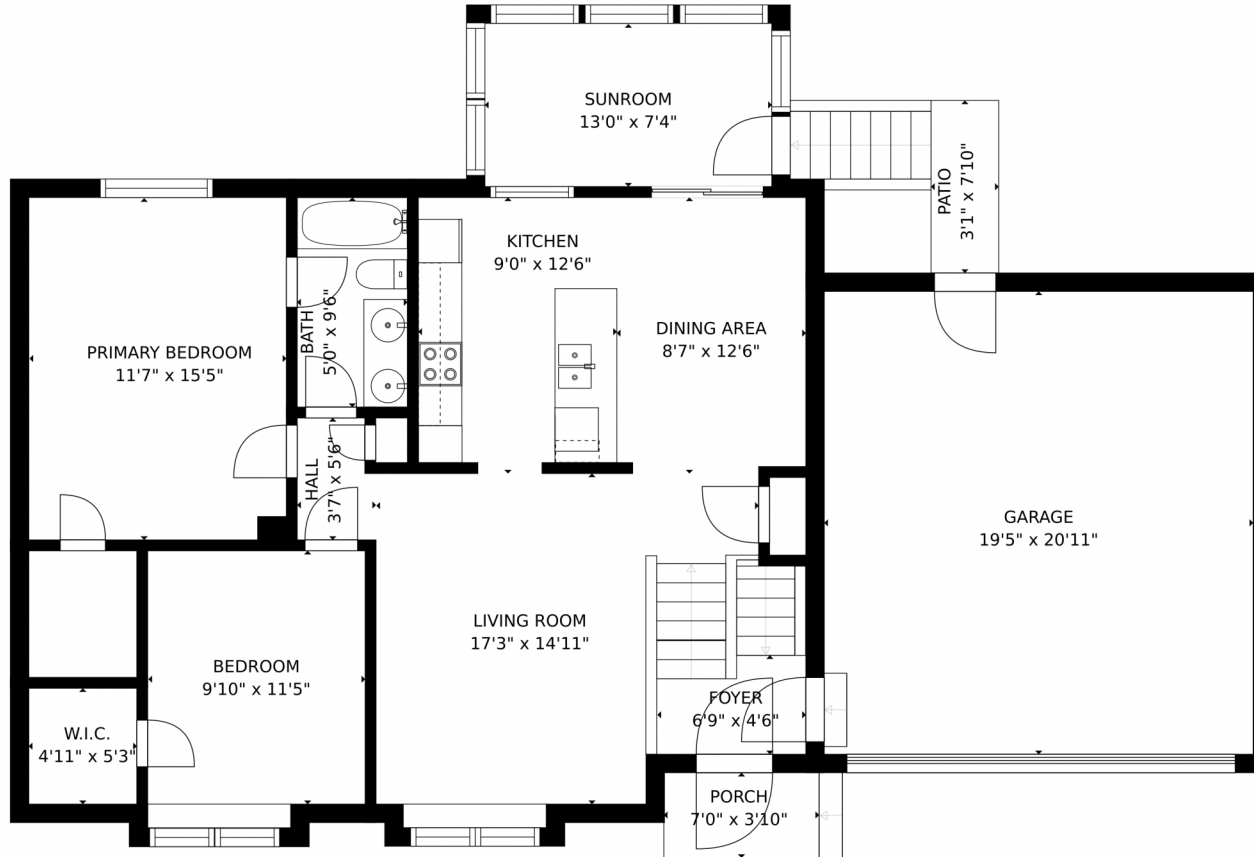

105 South Buchanan Court, Louisville, CO 80027 – Main Level

Estimated areas

GLA FLOOR 1: 0 sq. ft, excluded 873 sq. ft
GLA FLOOR 2: 1188 sq. ft, excluded 508 sq. ft
Total GLA 1188 sq. ft, total scanned area 2569 sq. ft

Disclaimer: Sizes and Dimensions are Approximate, Actual May Vary.

Terri Ellerington

303-929-8116

terri@elevated-team.com

<https://www.remax.com/real-estate-agents/terri-ellerington-louisville-co/102051301>

Scan code
for more
property
details