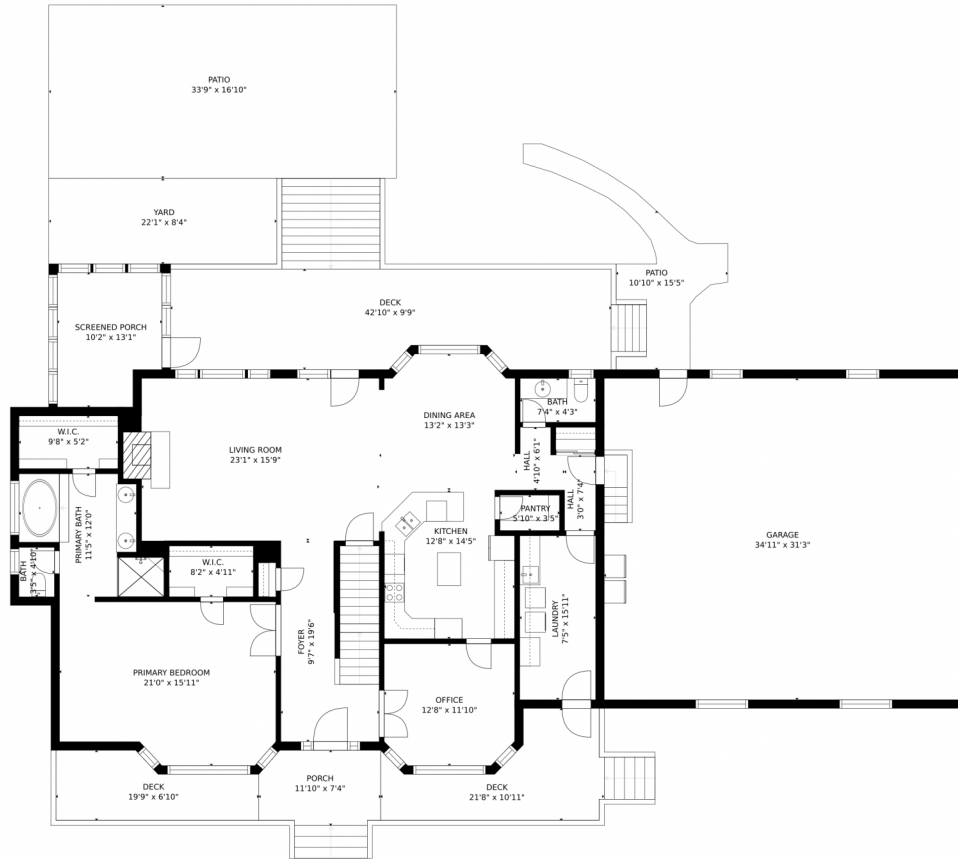

10400 Pinevalley Drive, Franktown, CO 80116 – Main Level

Estimated areas

Disclaimer: Sizes and Dimensions are Approximate, Actual May Vary.

Rebecca Jennings
303-507-5235
rebecca.jennings@yahoo.com

Scan code
for more
property
details