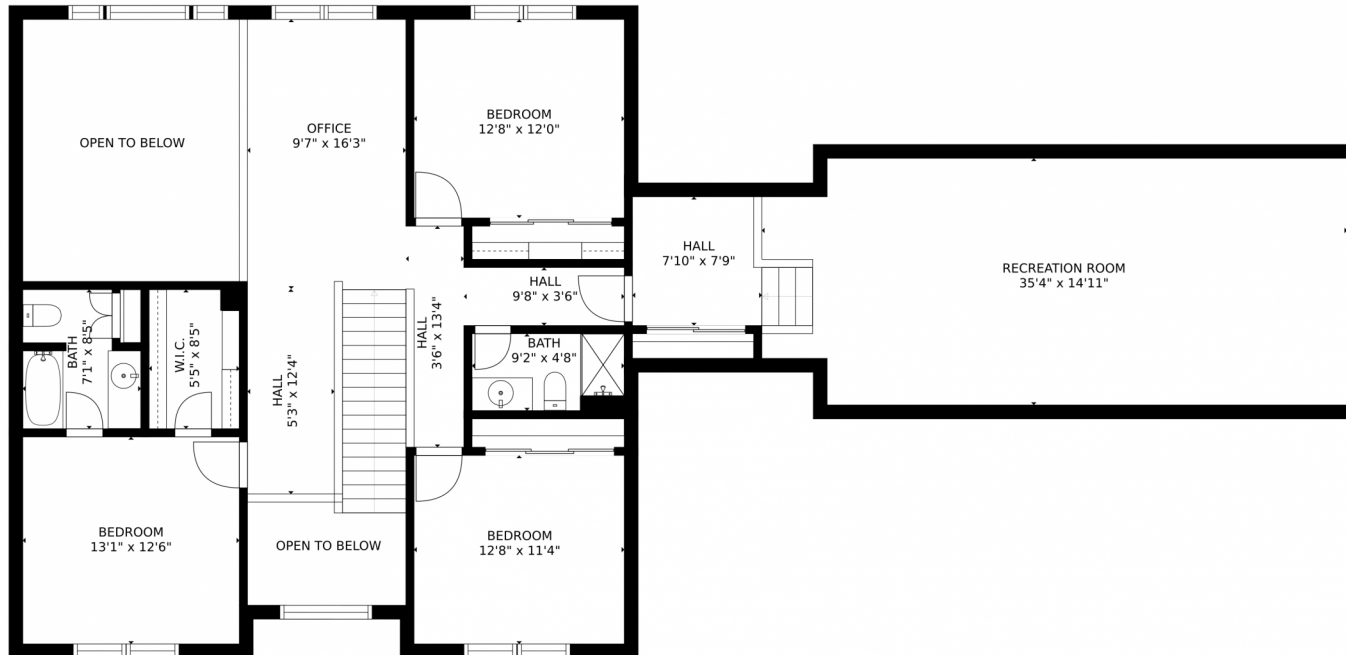

10400 Pinevalley Drive, Franktown, CO 80116 – Upper Level

Estimated areas

Disclaimer: Sizes and Dimensions are Approximate, Actual May Vary.

Rebecca Jennings
303-507-5235
rebecca.jennings@yahoo.com

Scan code for more property details