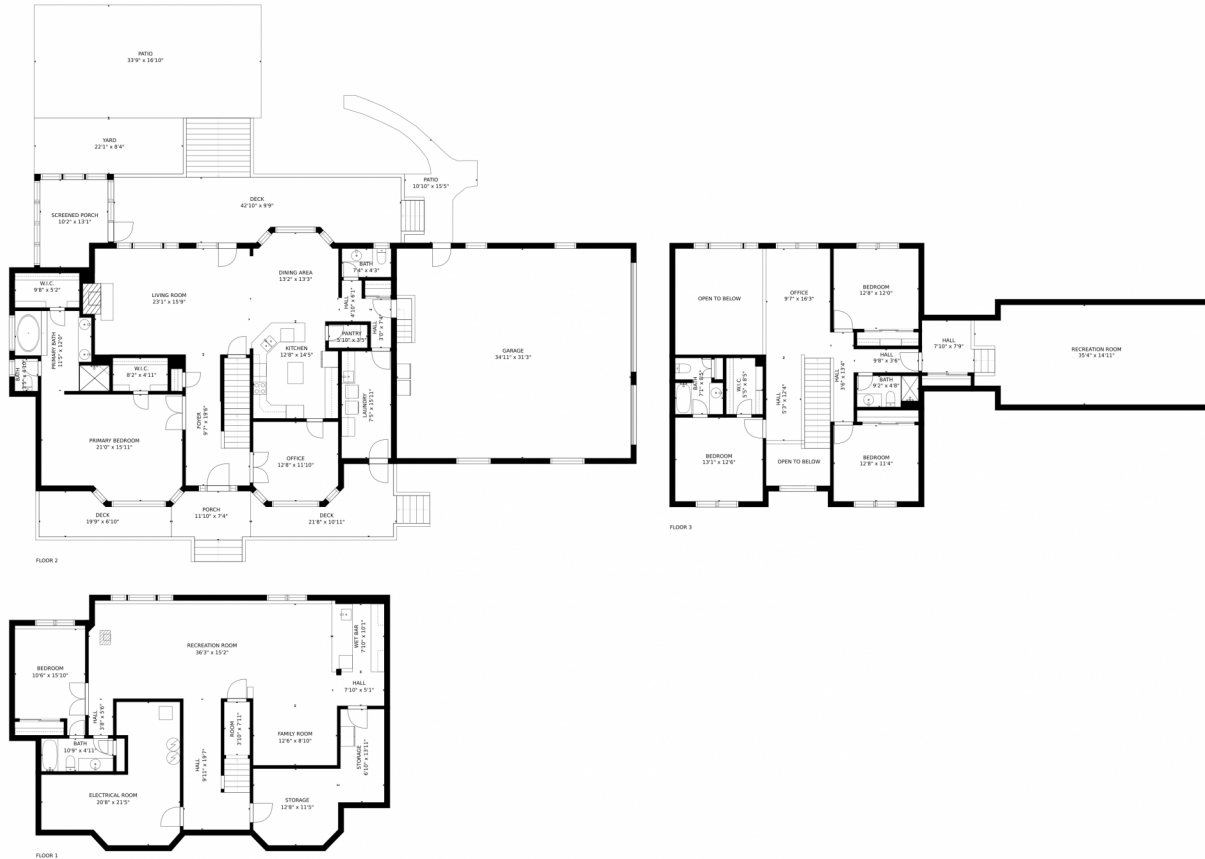

10400 Pinevalley Drive, Franktown, CO 80116 – All Levels

Estimated areas

Disclaimer: Sizes and Dimensions are Approximate, Actual May Vary.

Rebecca Jennings
303-507-5235
rebecca.jennings@yahoo.com

Scan code
for more
property
details