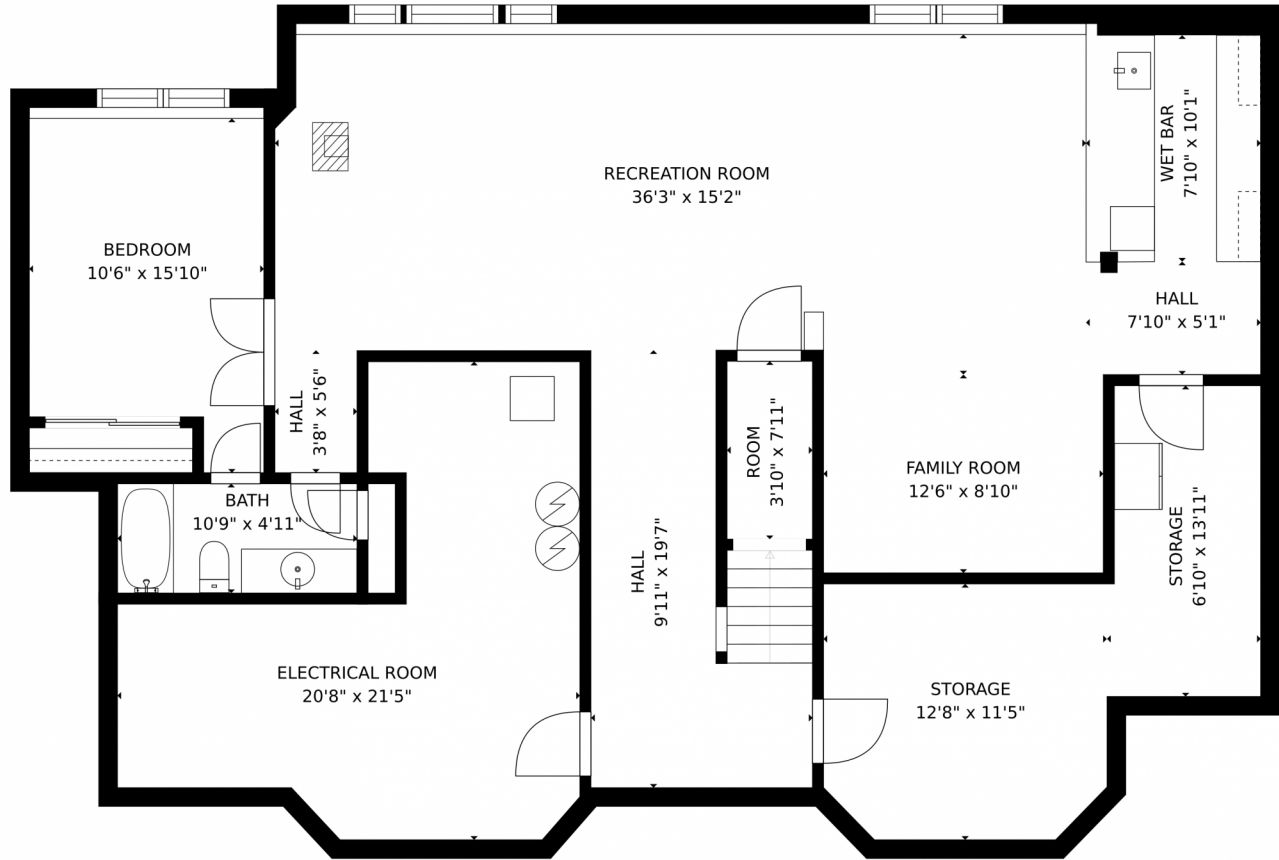

10400 Pinevalley Drive, Franktown, CO 80116 – Lower Level

Estimated areas

Disclaimer: Sizes and Dimensions are Approximate, Actual May Vary.

Rebecca Jennings
303-507-5235
rebecca.jennings@yahoo.com

Scan code
for more
property
details