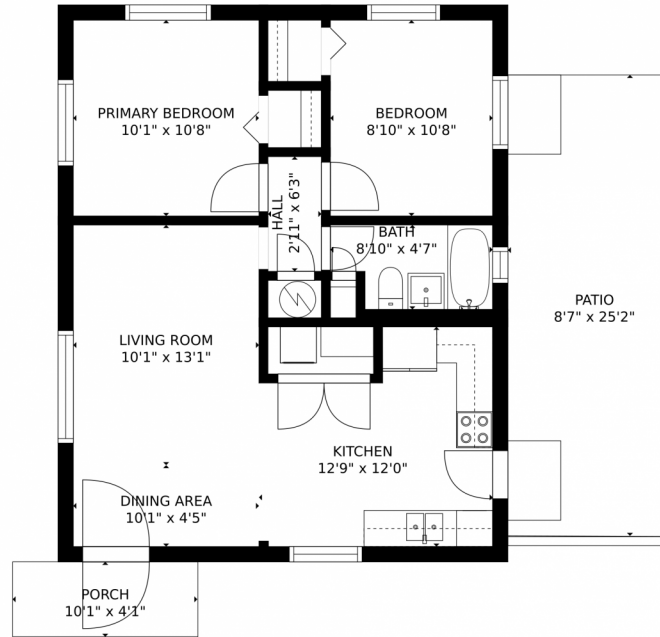

 Single Family  715 SQFT

Taylor Haas
303-665-7368
taylorh@coloradorpm.com
<https://www.coloradorpm.com/available-rental-properties-denver>

GROSS INTERNAL AREA
FLOOR 1: 656 sq. ft. EXCLUDED AREAS:
GARAGE: 394 sq. ft. PATIO: 216 sq. ft.
PORCH: 41 sq. ft.
TOTAL: 656 sq. ft.
SIZES AND DIMENSIONS ARE APPROXIMATE, ACTUAL MAY VARY.