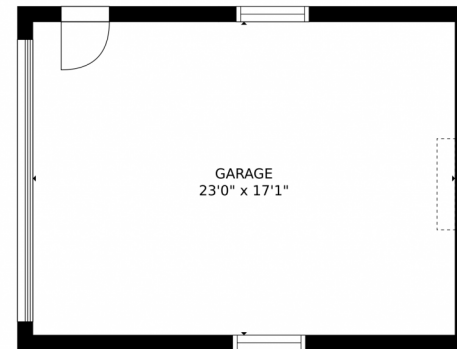

 Single Family  715 SQFT

Taylor Haas
303-665-7368
taylorh@coloradorpm.com
<https://www.coloradorpm.com/available-rental-properties-denver>

GROSS INTERNAL AREA
FLOOR 1: 656 sq. ft. EXCLUDED AREAS:
GARAGE: 394 sq. ft. PATIO: 216 sq. ft.
PORCH: 41 sq. ft.
TOTAL: 656 sq. ft.
SIZES AND DIMENSIONS ARE APPROXIMATE, ACTUAL MAY VARY.