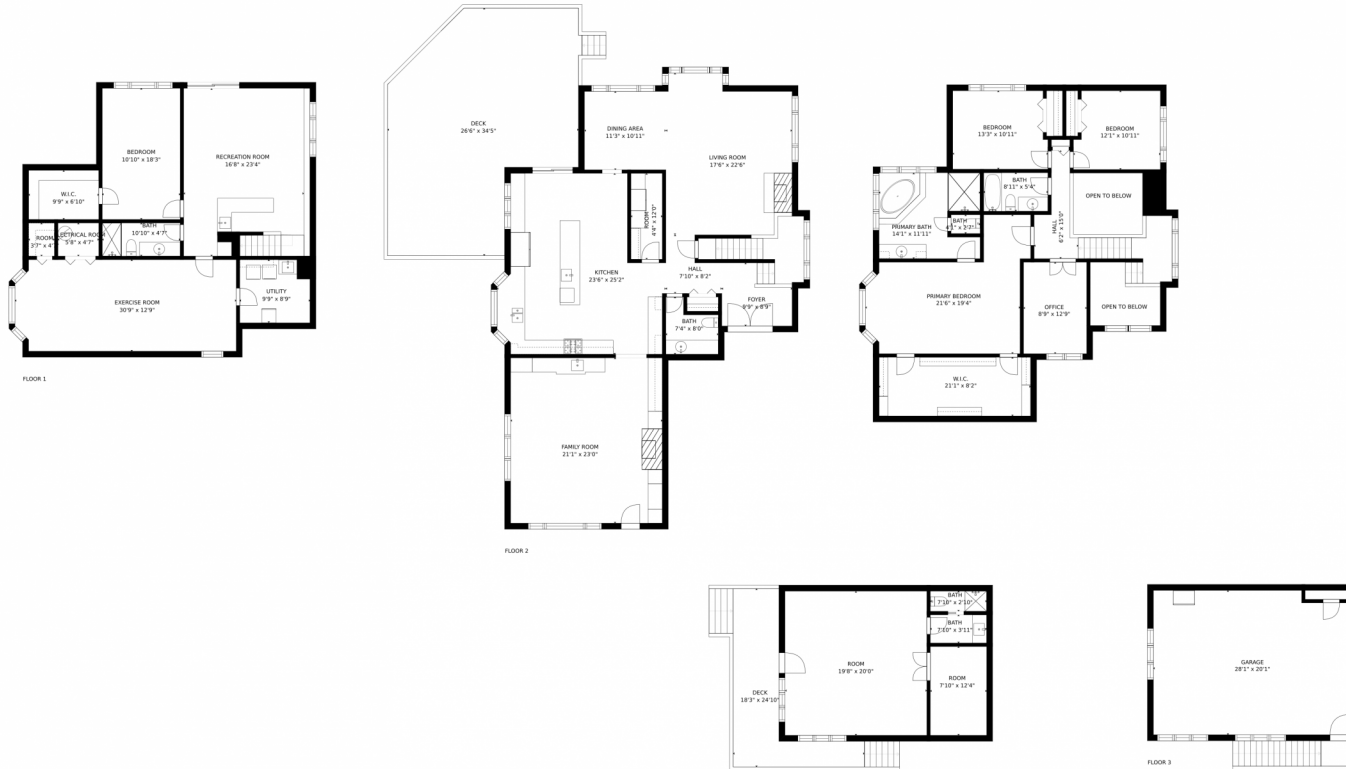

Single Family

4766 SQFT

4 Beds

3/1 Baths

2 Car

# 31645 Canyon Circle, Evergreen, CO 80439 – All Floors

GROSS INTERNAL AREA  
 FLOOR 1: 1288 sq. ft, FLOOR 2: 2380 sq. ft  
 FLOOR 3: 1343 sq. ft, EXCLUDED AREAS:  
 DECK: 934 sq. ft, GARAGE: 550 sq. ft  
 TOTAL: 5012 sq. ft  
 SIZES AND DIMENSIONS ARE APPROXIMATE, ACTUAL MAY VARY.

Disclaimer: Sizes and Dimensions are Approximate, Actual May Vary.

**Carrie Hurich**  
 720-437-9889  
 carrie@tuppersteam.com

31645 Canyon Circle, Evergreen, CO 80439 — Basement

GROSS INTERNAL AREA  
FLOOR 1: 1288 sq. ft, FLOOR 2: 2380 sq. ft  
FLOOR 3: 1343 sq. ft, EXCLUDED AREAS:  
DECK: 934 sq. ft, GARAGE: 550 sq. ft  
TOTAL: 5012 sq. ft  
SIZES AND DIMENSIONS ARE APPROXIMATE, ACTUAL MAY VARY.

# 31645 Canyon Circle, Evergreen, CO 80439 – Main Floor

GROSS INTERNAL AREA  
FLOOR 1: 1288 sq. ft, FLOOR 2: 2380 sq. ft  
FLOOR 3: 1343 sq. ft, EXCLUDED AREAS:  
DECK: 934 sq. ft, GARAGE: 550 sq. ft  
TOTAL: 5012 sq. ft  
SIZES AND DIMENSIONS ARE APPROXIMATE, ACTUAL MAY VARY.