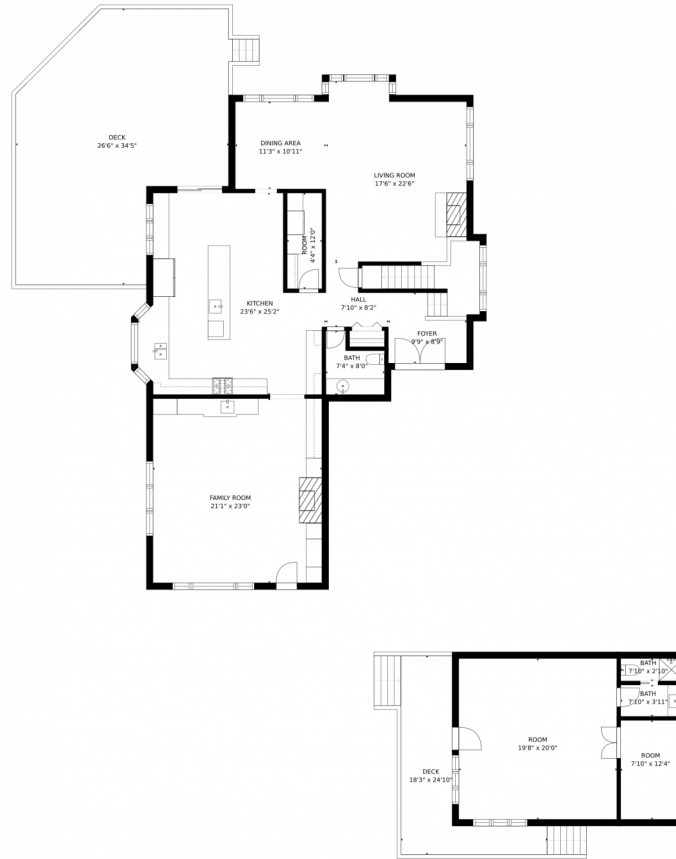

# 31645 Canyon Circle, Evergreen, CO 80439 – All Floors

GROSS INTERNAL AREA  
 FLOOR 1: 1288 sq. ft, FLOOR 2: 2380 sq. ft  
 FLOOR 3: 1343 sq. ft, EXCLUDED AREAS:  
 DECK: 934 sq. ft, GARAGE: 550 sq. ft  
 TOTAL: 5012 sq. ft  
 SIZES AND DIMENSIONS ARE APPROXIMATE, ACTUAL MAY VARY.

Disclaimer: Sizes and Dimensions are Approximate, Actual May Vary.

**Carrie Hurich**  
 720-437-9889  
 carrie@tuppersteam.com

31645 Canyon Circle, Evergreen, CO 80439 — Basement

GROSS INTERNAL AREA  
FLOOR 1: 1288 sq. ft, FLOOR 2: 2380 sq. ft  
FLOOR 3: 1343 sq. ft, EXCLUDED AREAS:  
DECK: 934 sq. ft, GARAGE: 550 sq. ft  
TOTAL: 5012 sq. ft  
SIZES AND DIMENSIONS ARE APPROXIMATE, ACTUAL MAY VARY.

# 31645 Canyon Circle, Evergreen, CO 80439 – Main Floor

GROSS INTERNAL AREA  
FLOOR 1: 1288 sq. ft, FLOOR 2: 2380 sq. ft  
FLOOR 3: 1343 sq. ft, EXCLUDED AREAS:  
DECK: 934 sq. ft, GARAGE: 550 sq. ft  
TOTAL: 5012 sq. ft  
SIZES AND DIMENSIONS ARE APPROXIMATE, ACTUAL MAY VARY.