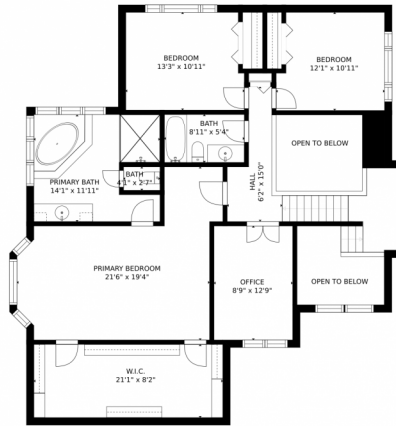

Disclaimer: Sizes and Dimensions are Approximate, Actual May Vary.

**Carrie Hurich**  
 720-437-9889  
 carrie@tuppersteam.com

31645 Canyon Circle, Evergreen, CO 80439 — Basement

GROSS INTERNAL AREA  
FLOOR 1: 1288 sq. ft, FLOOR 2: 2380 sq. ft  
FLOOR 3: 1343 sq. ft, EXCLUDED AREAS:  
DECK: 934 sq. ft, GARAGE: 550 sq. ft  
TOTAL: 5012 sq. ft  
SIZES AND DIMENSIONS ARE APPROXIMATE, ACTUAL MAY VARY.

# 31645 Canyon Circle, Evergreen, CO 80439 – Main Floor

GROSS INTERNAL AREA  
FLOOR 1: 1288 sq. ft, FLOOR 2: 2380 sq. ft  
FLOOR 3: 1343 sq. ft, EXCLUDED AREAS:  
DECK: 934 sq. ft, GARAGE: 550 sq. ft  
TOTAL: 5012 sq. ft  
SIZES AND DIMENSIONS ARE APPROXIMATE, ACTUAL MAY VARY.

Disclaimer: Sizes and Dimensions are Approximate, Actual May Vary.

**Carrie Hurich**  
720-437-9889  
carrie@tuppersteam.com

Scan code  
for more  
property  
details

# 31645 Canyon Circle, Evergreen, CO 80439 – Second Floor

GROSS INTERNAL AREA  
FLOOR 1: 1288 sq. ft, FLOOR 2: 2380 sq. ft  
FLOOR 3: 1343 sq. ft, EXCLUDED AREAS:  
DECK: 934 sq. ft, GARAGE: 550 sq. ft  
TOTAL: 5012 sq. ft  
SIZES AND DIMENSIONS ARE APPROXIMATE, ACTUAL MAY VARY.