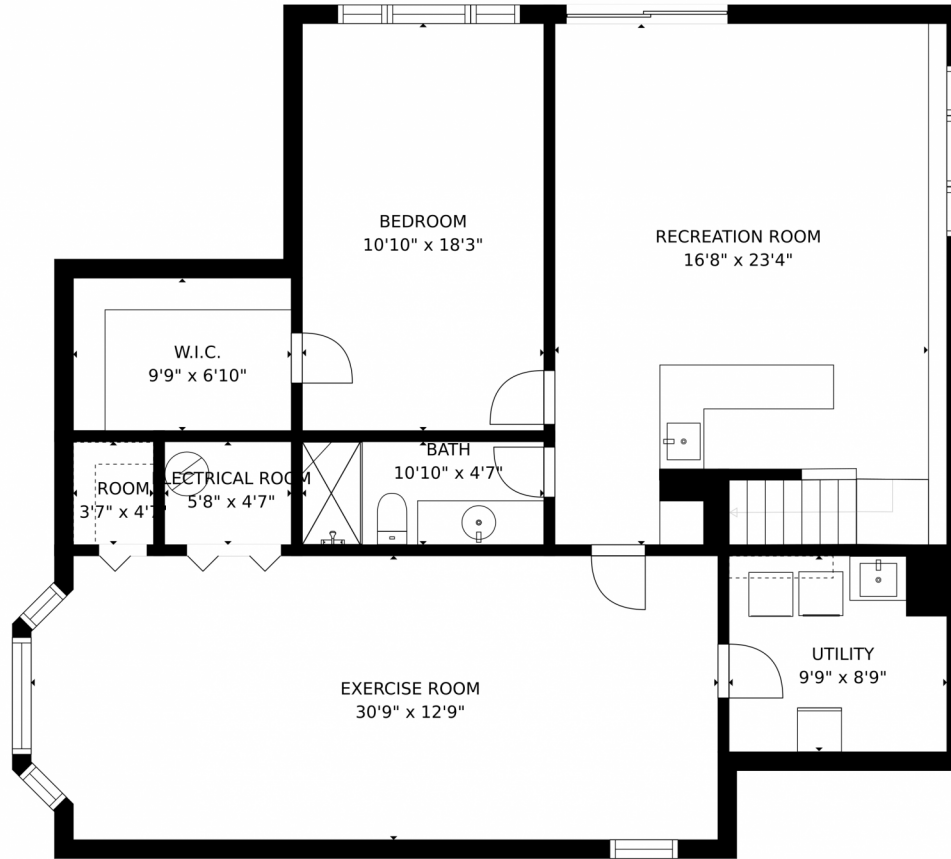

# 31645 Canyon Circle, Evergreen, CO 80439 – All Floors

GROSS INTERNAL AREA  
 FLOOR 1: 1288 sq. ft, FLOOR 2: 2380 sq. ft  
 FLOOR 3: 1343 sq. ft, EXCLUDED AREAS:  
 DECK: 934 sq. ft, GARAGE: 550 sq. ft  
 TOTAL: 5012 sq. ft  
 SIZES AND DIMENSIONS ARE APPROXIMATE, ACTUAL MAY VARY.

Disclaimer: Sizes and Dimensions are Approximate, Actual May Vary.

**Carrie Hurich**  
 720-437-9889  
 carrie@tuppersteam.com

31645 Canyon Circle, Evergreen, CO 80439 — Basement

GROSS INTERNAL AREA  
FLOOR 1: 1288 sq. ft, FLOOR 2: 2380 sq. ft  
FLOOR 3: 1343 sq. ft, EXCLUDED AREAS:  
DECK: 934 sq. ft, GARAGE: 550 sq. ft  
TOTAL: 5012 sq. ft  
SIZES AND DIMENSIONS ARE APPROXIMATE, ACTUAL MAY VARY.

# 31645 Canyon Circle, Evergreen, CO 80439 – Main Floor

GROSS INTERNAL AREA  
FLOOR 1: 1288 sq. ft, FLOOR 2: 2380 sq. ft  
FLOOR 3: 1343 sq. ft, EXCLUDED AREAS:  
DECK: 934 sq. ft, GARAGE: 550 sq. ft  
TOTAL: 5012 sq. ft  
SIZES AND DIMENSIONS ARE APPROXIMATE, ACTUAL MAY VARY.