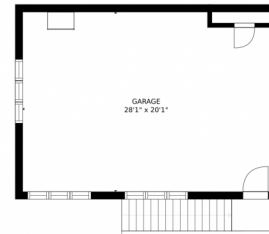

# 31645 Canyon Circle, Evergreen, CO 80439 – Main Floor

GROSS INTERNAL AREA  
FLOOR 1: 1288 sq. ft, FLOOR 2: 2380 sq. ft  
FLOOR 3: 1343 sq. ft, EXCLUDED AREAS:  
DECK: 934 sq. ft, GARAGE: 550 sq. ft  
TOTAL: 5012 sq. ft  
SIZES AND DIMENSIONS ARE APPROXIMATE, ACTUAL MAY VARY.

# 31645 Canyon Circle, Evergreen, CO 80439 – Second Floor

GROSS INTERNAL AREA  
FLOOR 1: 1288 sq. ft, FLOOR 2: 2380 sq. ft  
FLOOR 3: 1343 sq. ft, EXCLUDED AREAS:  
DECK: 934 sq. ft, GARAGE: 550 sq. ft  
TOTAL: 5012 sq. ft  
SIZES AND DIMENSIONS ARE APPROXIMATE, ACTUAL MAY VARY.