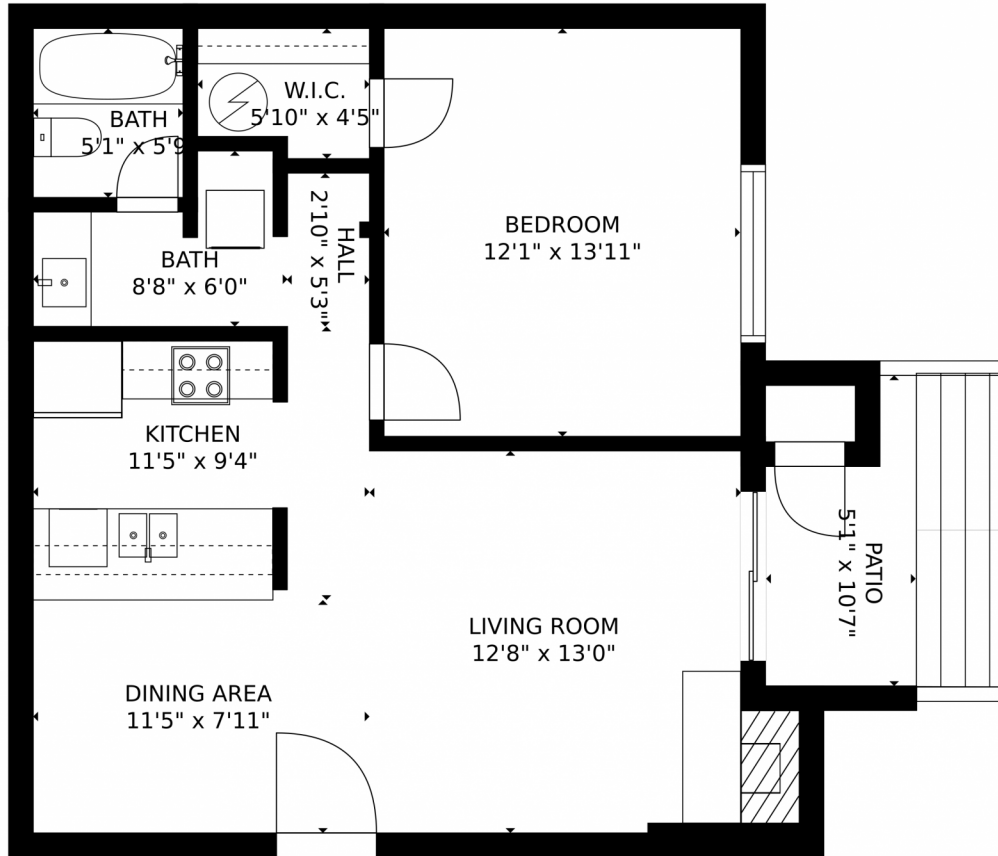

Single Family

712 SQFT

1 Bed

1 Baths

Taylor Haas

303-665-7368

taylorh@coloradorpm.com

<https://www.coloradorpm.com/available-rental-properties-denver>

Scan code
for more
property
details

539 Wright St #106, Lakewood, CO 80228 – Main Level

GROSS INTERNAL AREA
FLOOR 1: 673 sq. ft. EXCLUDED AREAS:
PATIO: 78 sq. ft.
TOTAL: 673 sq. ft.
MEASUREMENTS CALCULATED BY V1Photos.COM ARE DEEMED HIGHLY RELIABLE BUT NOT GUARANTEED.