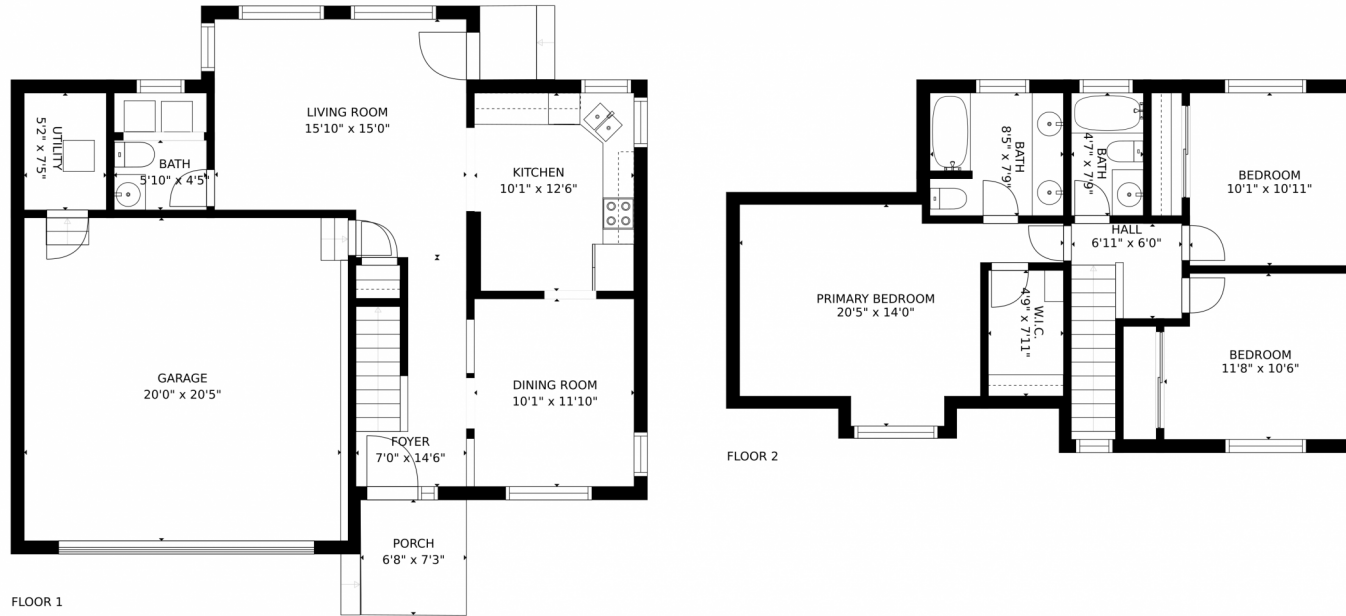

GROSS INTERNAL AREA
FLOOR 1: 664 sq. ft, FLOOR 2: 709 sq. ft
EXCLUDED AREAS: , GARAGE: 417 sq. ft
PORCH: 49 sq. ft
TOTAL: 1374 sq. ft

MEASUREMENTS CALCULATED BY V1Photos.com ARE DEEMED HIGHLY RELIABLE BUT NOT GUARANTEED.

2603 S Halifax Ct, Aurora, CO 80013 – Upper Level

GROSS INTERNAL AREA
FLOOR 1: 664 sq. ft. FLOOR 2: 709 sq. ft
EXCLUDED AREAS: GARAGE: 417 sq. ft
PORCH: 49 sq. ft
TOTAL: 1374 sq. ft
MEASUREMENTS CALCULATED BY V1Photos.com ARE DEEMED HIGHLY RELIABLE BUT NOT GUARANTEED.