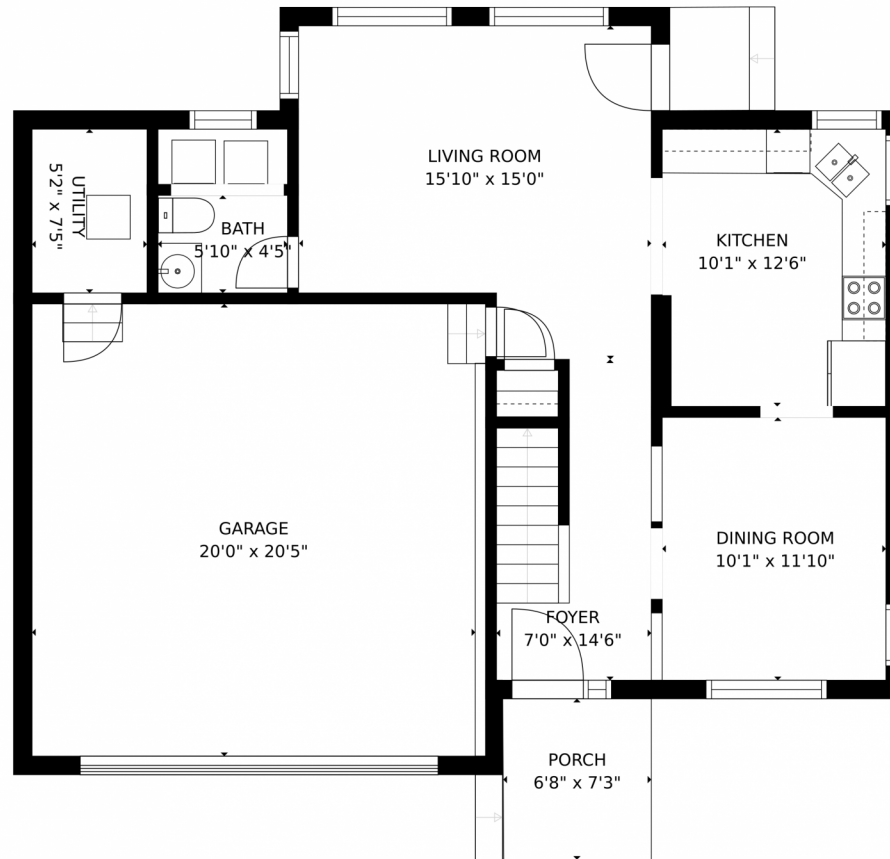

2603 S Halifax Ct, Aurora, CO 80013 – Main Level

GROSS INTERNAL AREA
FLOOR 1: 664 sq. ft, FLOOR 2: 709 sq. ft
EXCLUDED AREAS: , GARAGE: 417 sq. ft
PORCH: 49 sq. ft
TOTAL: 1374 sq. ft

Disclaimer: Sizes and Dimensions are Approximate, Actual May Vary.

Taylor Haas

303-665-7368

taylorh@coloradorpm.com

<https://www.coloradorpm.com/available-rental-properties-denver>

Scan code
for more
property
details