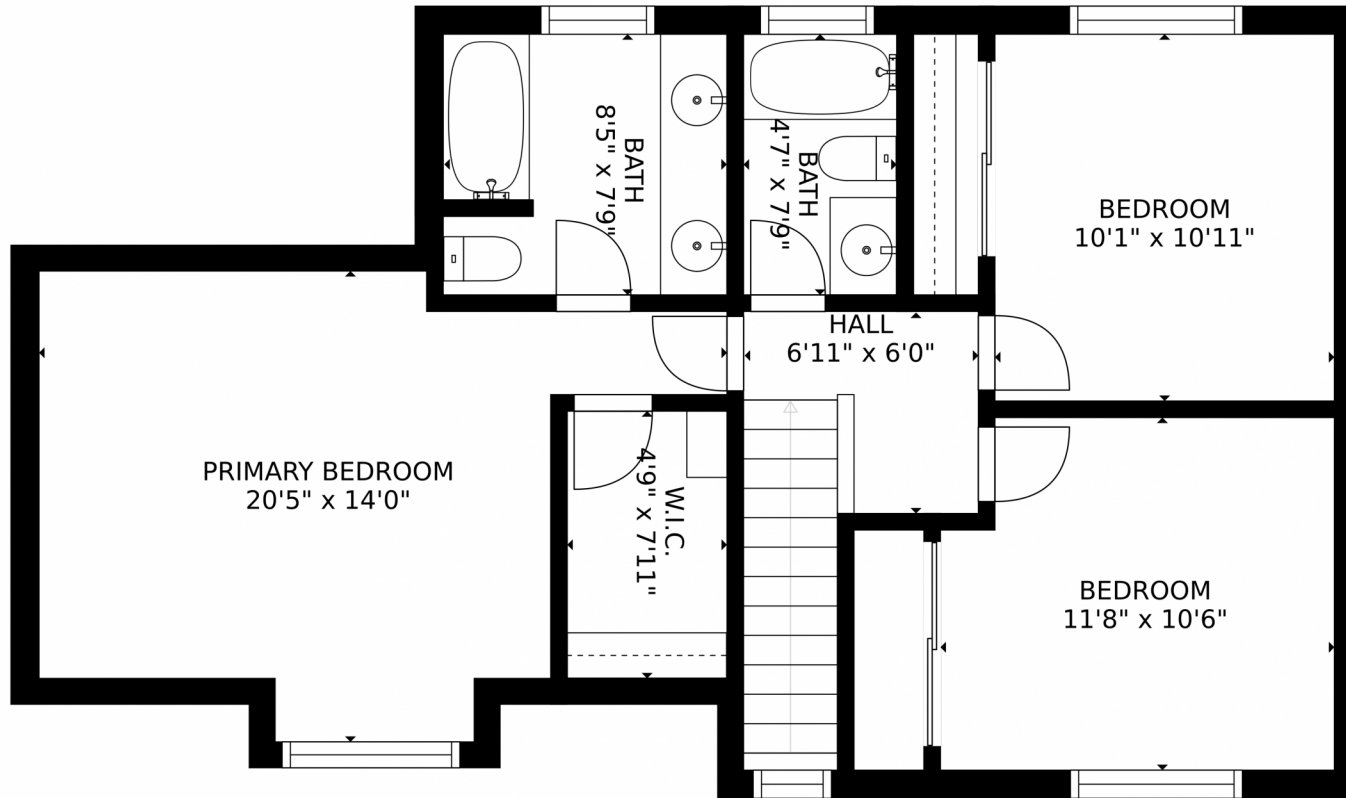

GROSS INTERNAL AREA
FLOOR 1: 664 sq. ft, FLOOR 2: 709 sq. ft
EXCLUDED AREAS: , GARAGE: 417 sq. ft
PORCH: 49 sq. ft
TOTAL: 1374 sq. ft

MEASUREMENTS CALCULATED BY V1Photos.com ARE DEEMED HIGHLY RELIABLE BUT NOT GUARANTEED.

2603 S Halifax Ct, Aurora, CO 80013 – Upper Level

GROSS INTERNAL AREA
FLOOR 1: 664 sq. ft. FLOOR 2: 709 sq. ft
EXCLUDED AREAS: GARAGE: 417 sq. ft
PORCH: 49 sq. ft
TOTAL: 1374 sq. ft
MEASUREMENTS CALCULATED BY V1Photos.com ARE DEEMED HIGHLY RELIABLE BUT NOT GUARANTEED.