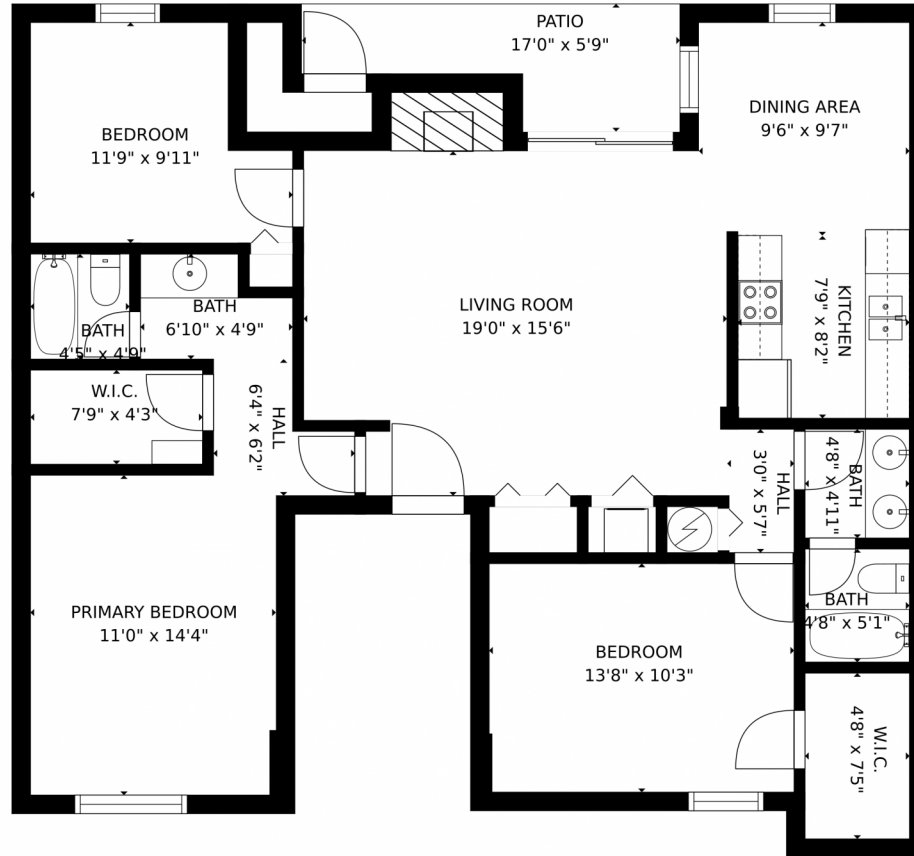

GROSS INTERNAL AREA
FLOOR 1: 1156 sq. ft. EXCLUDED AREAS:
PATIO: 72 sq. ft.
TOTAL: 1156 sq. ft.

Disclaimer: Sizes and Dimensions are Approximate, Actual May Vary.

Taylor Haas
303-665-7368
taylorh@coloradorpm.com
<https://www.coloradorpm.com/available-rental-properties-denv>