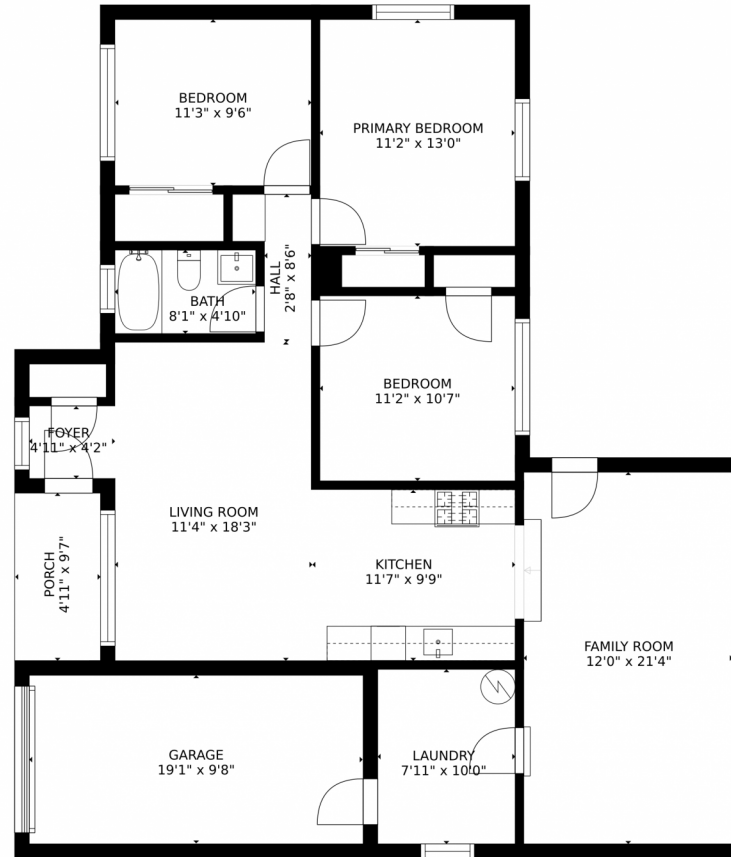

1508 Rosemont Drive
Colorado Springs, CO 80911

 Single Family

 1274 SQFT

 3 Beds

 1 Baths

Terry Moss
719-466-1299
terry.m5@icloud.com

GROSS INTERNAL AREA
FLOOR 1: 1223 sq. ft. EXCLUDED AREAS:
GARAGE: 185 sq. ft. PORCH: 47 sq. ft
TOTAL: 1223 sq. ft
MEASUREMENTS CALCULATED BY V1Photos.COM ARE DEEMED HIGHLY RELIABLE BUT NOT GUARANTEED.

Disclaimer: Sizes and Dimensions are Approximate, Actual May Vary.

Terry Moss
719-466-1299
terry.m5@icloud.com