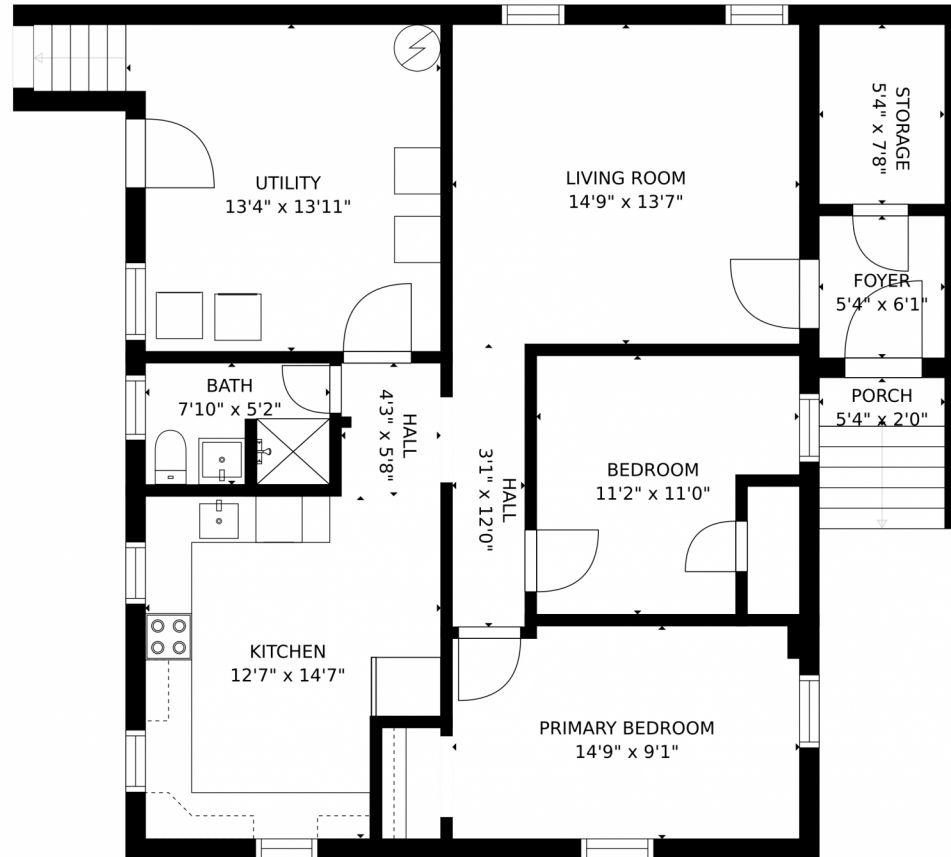

Single Family

1000 SQFT

Taylor Haas

303-665-7368

taylorh@coloradorpm.com

<https://www.coloradorpm.com/available-rental-properties-denver>

Scan code
for more
property
details

2718 Ames Street, Denver, CO 80214 – Main Level

GROSS INTERNAL AREA
FLOOR 1: 1066 sq. ft. EXCLUDED AREAS:
PORCH: 11 sq. ft
TOTAL: 1066 sq. ft
MEASUREMENTS CALCULATED BY V1Photos.com ARE DEEMED HIGHLY RELIABLE BUT NOT GUARANTEED.

Disclaimer: Sizes and Dimensions are Approximate, Actual May Vary.