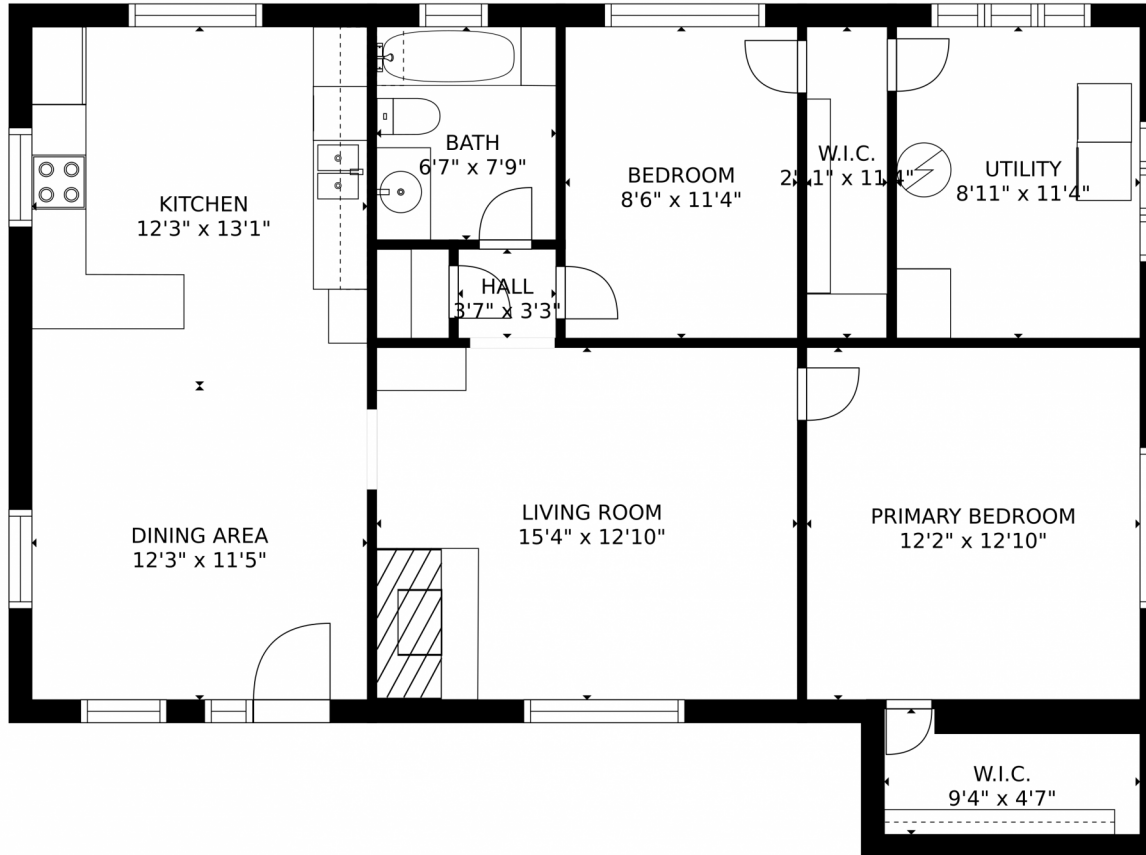

 Single Family

 1100 SQFT

 2 Beds

 1 Baths

**Taylor Haas**  
303-665-7368  
taylorh@coloradorpm.com  
<https://www.coloradorpm.com/available-rental-properties-denver>

5454 S Elmwood St, Littleton, CO 80120 – Main Level

GROSS INTERNAL AREA  
FLOOR 1: 1036 sq. ft  
TOTAL: 1036 sq. ft  
MEASUREMENTS CALCULATED BY V1Photos.com ARE DEEMED HIGHLY RELIABLE BUT NOT GUARANTEED.

Disclaimer: Sizes and Dimensions are Approximate, Actual May Vary.