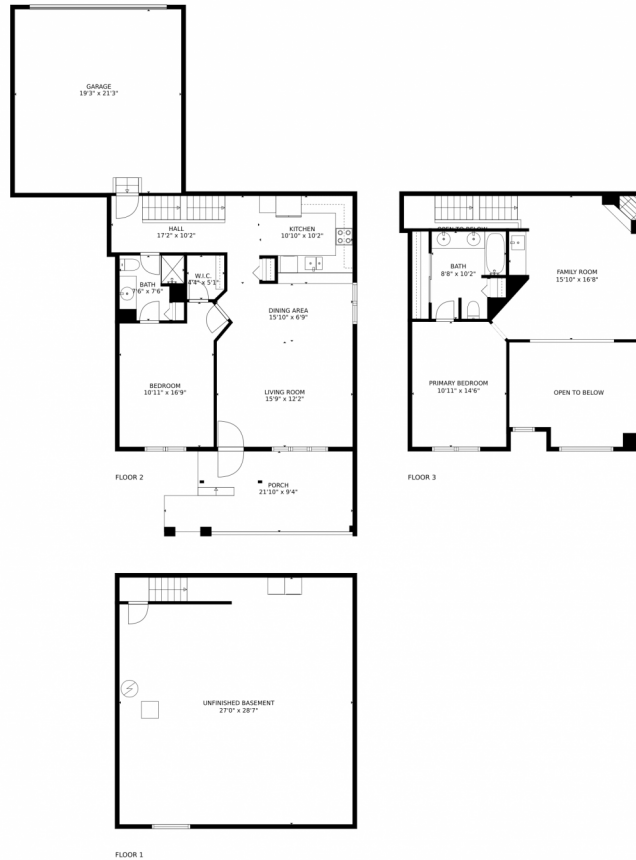

9903 East Mexico Avenue, Aurora, CO 80247 – Second Level

GROSS INTERNAL AREA  
FLOOR 1: 4 sq. ft., FLOOR 2: 793 sq. ft.  
FLOOR 3: 578 sq. ft., EXCLUDED AREAS:  
UNFINISHED BASEMENT: 769 sq. ft., GARAGE: 411 sq. ft.  
PORCH: 184 sq. ft.  
TOTAL: 1375 sq. ft.

MEASUREMENTS CALCULATED BY V1Photos.com ARE DEEMED HIGHLY RELIABLE BUT NOT GUARANTEED.

Disclaimer: Sizes and Dimensions are Approximate, Actual May Vary.

**Haley Hart**  
720-938-1722  
haley@newkeyr.com

GROSS INTERNAL AREA  
FLOOR 1: 4 sq. ft, FLOOR 2: 793 sq. ft  
FLOOR 3: 578 sq. ft, EXCLUDED AREAS:  
UNFINISHED BASEMENT: 769 sq. ft, GARAGE: 411 sq. ft  
PORCH: 184 sq. ft  
TOTAL: 1375 sq. ft

MEASUREMENTS CALCULATED BY V1Photos.com ARE DEEMED HIGHLY RELIABLE BUT NOT GUARANTEED.

# 9903 East Mexico Avenue, Aurora, CO 80247 – All Levels

GROSS INTERNAL AREA  
FLOOR 1: 4 sq. ft., FLOOR 2: 793 sq. ft.  
FLOOR 3: 578 sq. ft., EXCLUDED AREAS:  
UNFINISHED BASEMENT: 769 sq. ft., GARAGE: 411 sq. ft.  
PORCH: 184 sq. ft.  
TOTAL: 1375 sq. ft.  
MEASUREMENTS CALCULATED BY V1Photos.COM ARE DEEMED HIGHLY RELIABLE BUT NOT GUARANTEED.