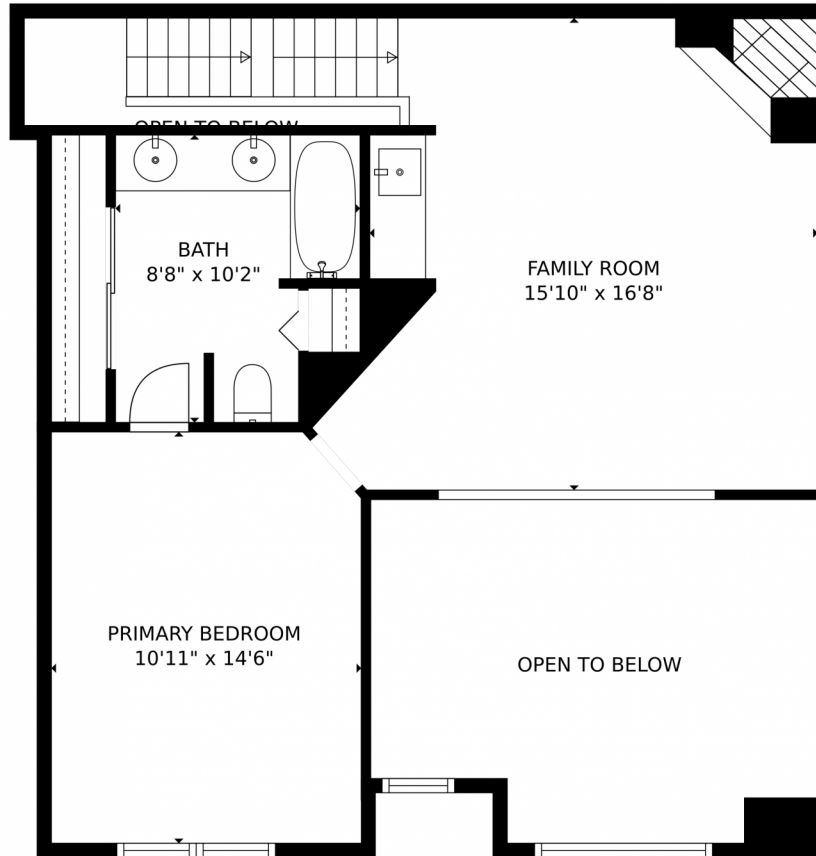

9903 East Mexico Avenue, Aurora, CO 80247 – Second Level

GROSS INTERNAL AREA
FLOOR 1: 4 sq. ft., FLOOR 2: 793 sq. ft.
FLOOR 3: 578 sq. ft., EXCLUDED AREAS:
UNFINISHED BASEMENT: 769 sq. ft., GARAGE: 411 sq. ft.
PORCH: 184 sq. ft.
TOTAL: 1375 sq. ft.

Disclaimer: Sizes and Dimensions are Approximate, Actual May Vary.

Haley Hart
720-938-1722
haley@newkeyr.com