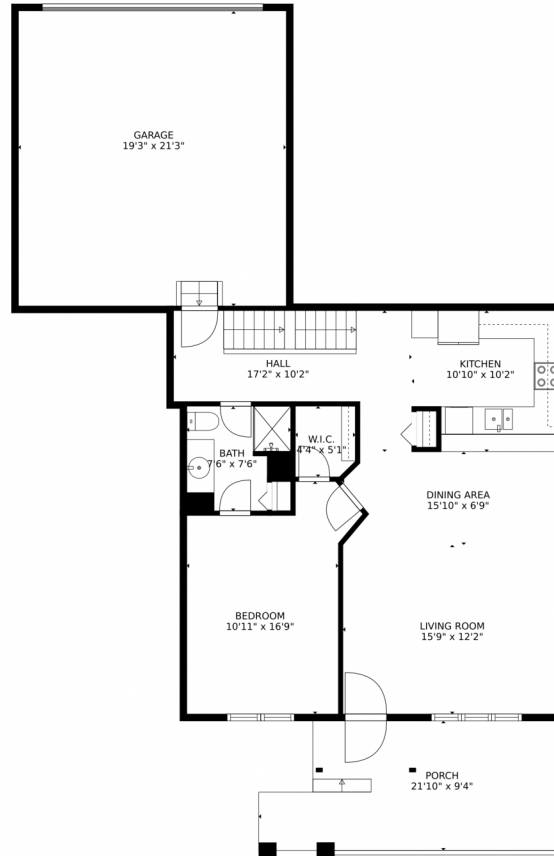

9903 East Mexico Avenue, Aurora, CO 80247 – Main Level

GROSS INTERNAL AREA
FLOOR 1: 4 sq. ft., FLOOR 2: 793 sq. ft.
FLOOR 3: 578 sq. ft., EXCLUDED AREAS:
UNFINISHED BASEMENT: 769 sq. ft., GARAGE: 411 sq. ft.
PORCH: 184 sq. ft.
TOTAL: 1375 sq. ft.

Disclaimer: Sizes and Dimensions are Approximate, Actual May Vary.

Haley Hart
720-938-1722
haley@newkeyr.com