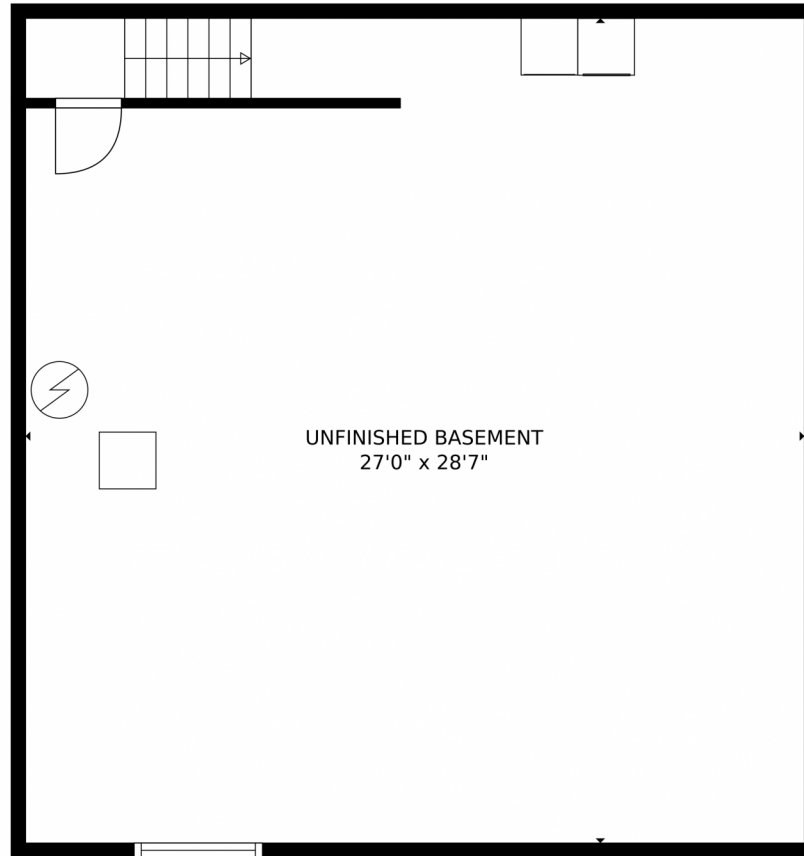

GROSS INTERNAL AREA
FLOOR 1: 4 sq. ft, FLOOR 2: 793 sq. ft
FLOOR 3: 578 sq. ft, EXCLUDED AREAS:
UNFINISHED BASEMENT: 769 sq. ft, GARAGE: 411 sq. ft
PORCH: 184 sq. ft
TOTAL: 1375 sq. ft

Disclaimer: Sizes and Dimensions are Approximate, Actual May Vary.

Haley Hart
720-938-1722
haley@newkeyr.com