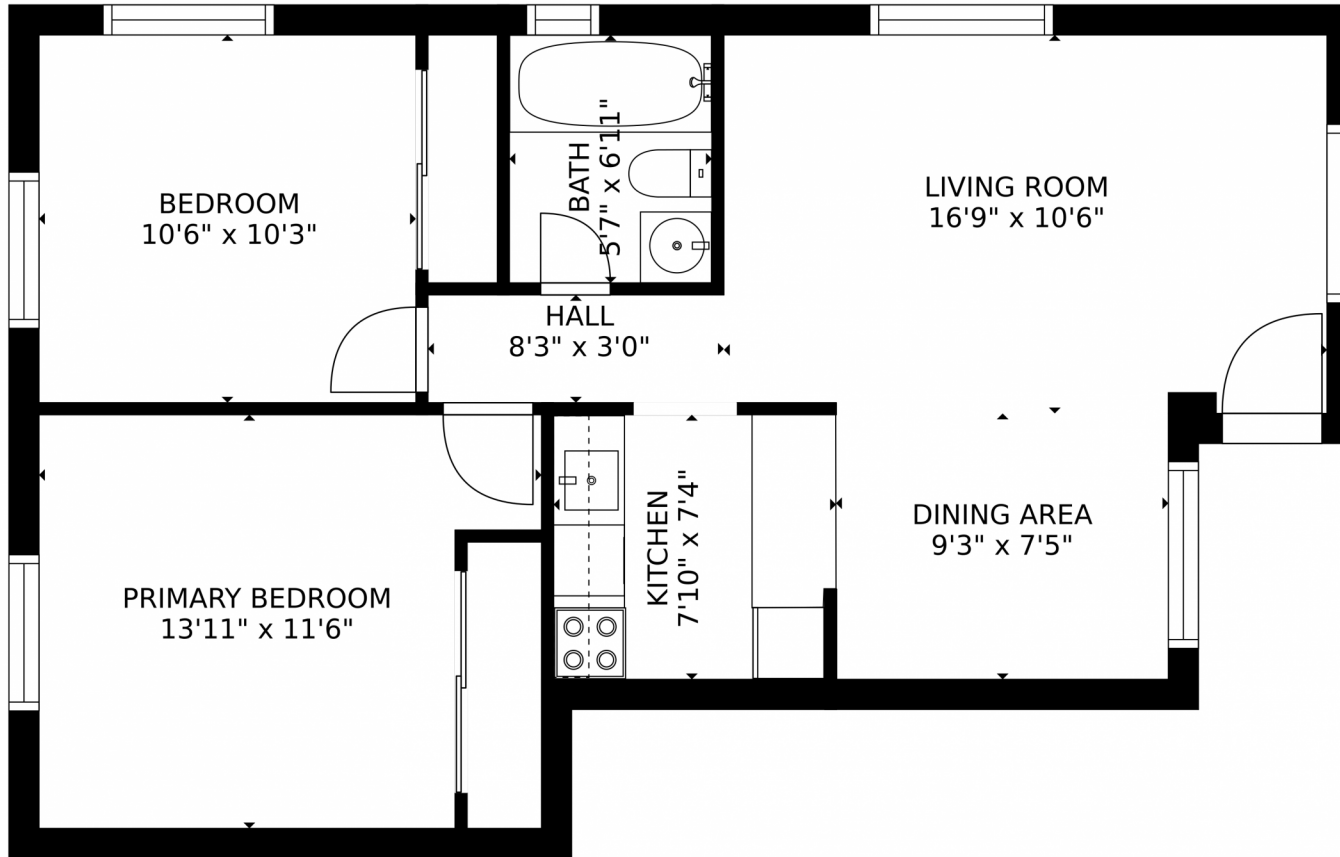

1260 Wolff Street Unit #2, Denver, CO 80204 – Main Level

GROSS INTERNAL AREA
FLOOR 1: 665 sq. ft
TOTAL: 665 sq. ft

Disclaimer: Sizes and Dimensions are Approximate, Actual May Vary.

Taylor Haas

303-665-7368

taylorh@coloradorpm.com

<https://www.coloradorpm.com/available-rental-properties-denver>

Scan code
for more
property
details