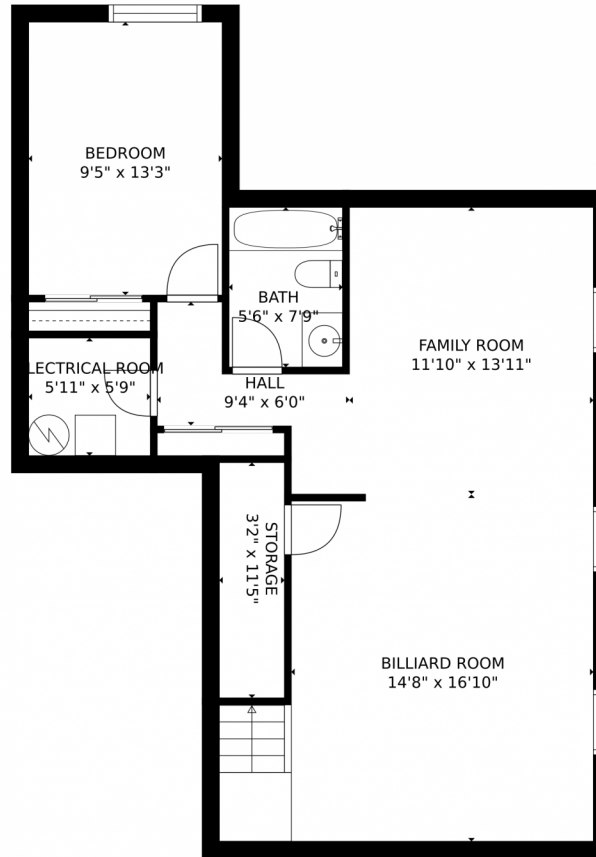

12339 Handles Peak Way  
 Peyton, CO 80831  
 COMMUNITY: Meridian Ranch

Single Family

3032 SQFT

5 Beds

3/1 Baths

4 Car

0.17 Acre

Rebecca Jennings  
 303-507-5235  
 rebecca.jennings@yahoo.com

# 12339 Handles Peak Way, Peyton, CO 80831 – Lower Level

GROSS INTERNAL AREA  
FLOOR 1: 758 sq. ft., FLOOR 2: 875 sq. ft.  
FLOOR 3: 1211 sq. ft., EXCLUDED AREAS:  
GARAGE: 760 sq. ft., DECK: 207 sq. ft.  
PATIO: 247 sq. ft., PORCH: 89 sq. ft.  
TOTAL: 2845 sq. ft.  
MEASUREMENTS CALCULATED BY V1Photos.com ARE DEEMED HIGHLY RELIABLE BUT NOT GUARANTEED.

# 12339 Handles Peak Way, Peyton, CO 80831 – Main Level

GROSS INTERNAL AREA  
FLOOR 1: 758 sq. ft. FLOOR 2: 875 sq. ft.  
FLOOR 3: 1211 sq. ft. EXCLUDED AREAS:  
GARAGE: 760 sq. ft. DECK: 207 sq. ft.  
PATIO: 247 sq. ft. PORCH: 89 sq. ft.  
TOTAL: 2845 sq. ft.