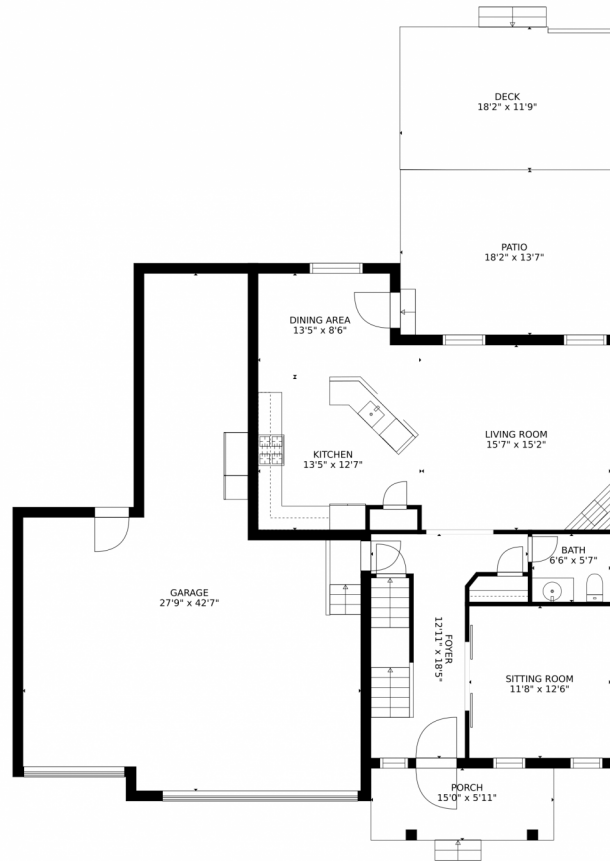

12339 Handles Peak Way, Peyton, CO 80831 – Main Level

GROSS INTERNAL AREA
FLOOR 1: 758 sq. ft. FLOOR 2: 875 sq. ft.
FLOOR 3: 1211 sq. ft. EXCLUDED AREAS:
GARAGE: 760 sq. ft. DECK: 207 sq. ft.
PATIO: 247 sq. ft. PORCH: 89 sq. ft.
TOTAL: 2845 sq. ft.

Disclaimer: Sizes and Dimensions are Approximate, Actual May Vary.

Rebecca Jennings
303-507-5235
rebecca.jennings@yahoo.com

Scan code
for more
property
details