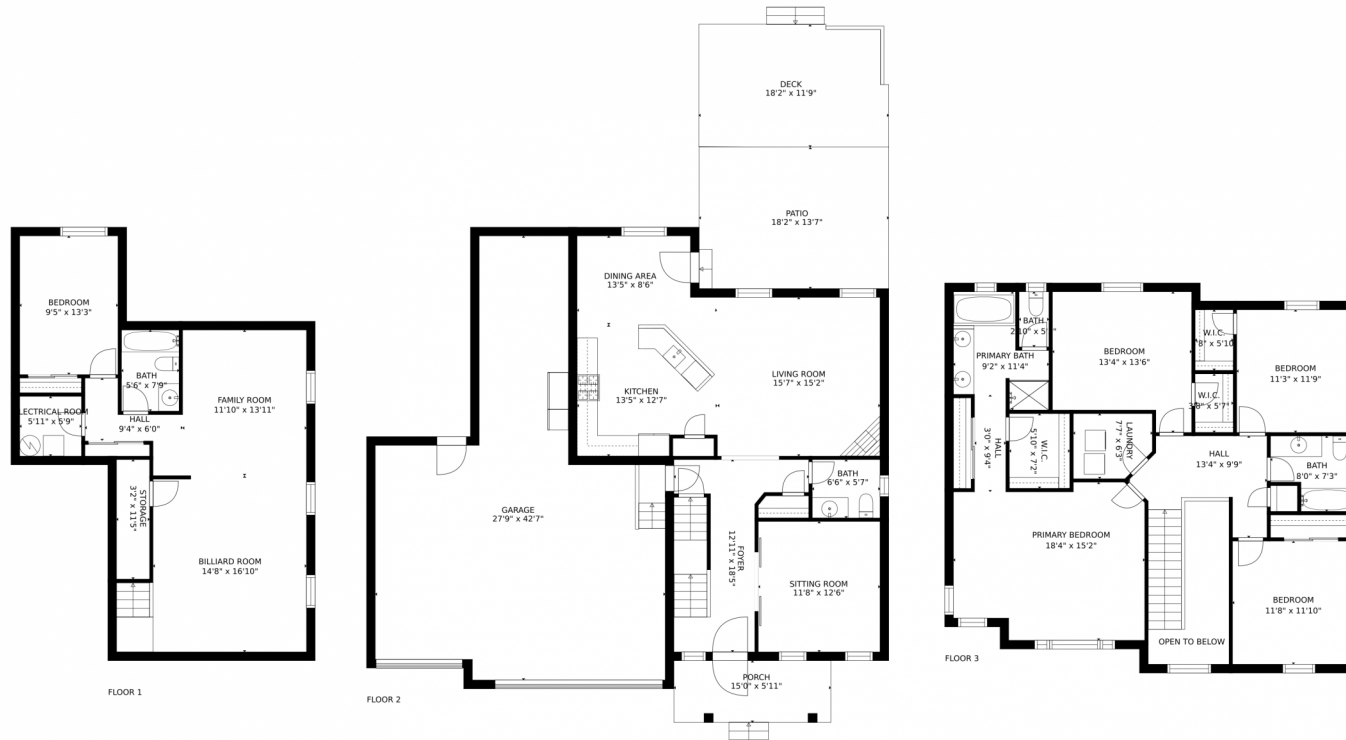

12339 Handles Peak Way, Peyton, CO 80831 – All Levels

GROSS INTERNAL AREA
FLOOR 1: 758 sq. ft. FLOOR 2: 875 sq. ft.
FLOOR 3: 1211 sq. ft. EXCLUDED AREAS:
GARAGE: 760 sq. ft. DECK: 207 sq. ft.
PATIO: 247 sq. ft. PORCH: 89 sq. ft.
TOTAL: 2845 sq. ft.

Disclaimer: Sizes and Dimensions are Approximate, Actual May Vary.

Rebecca Jennings
303-507-5235
rebecca.jennings@yahoo.com

Scan code
for more
property
details