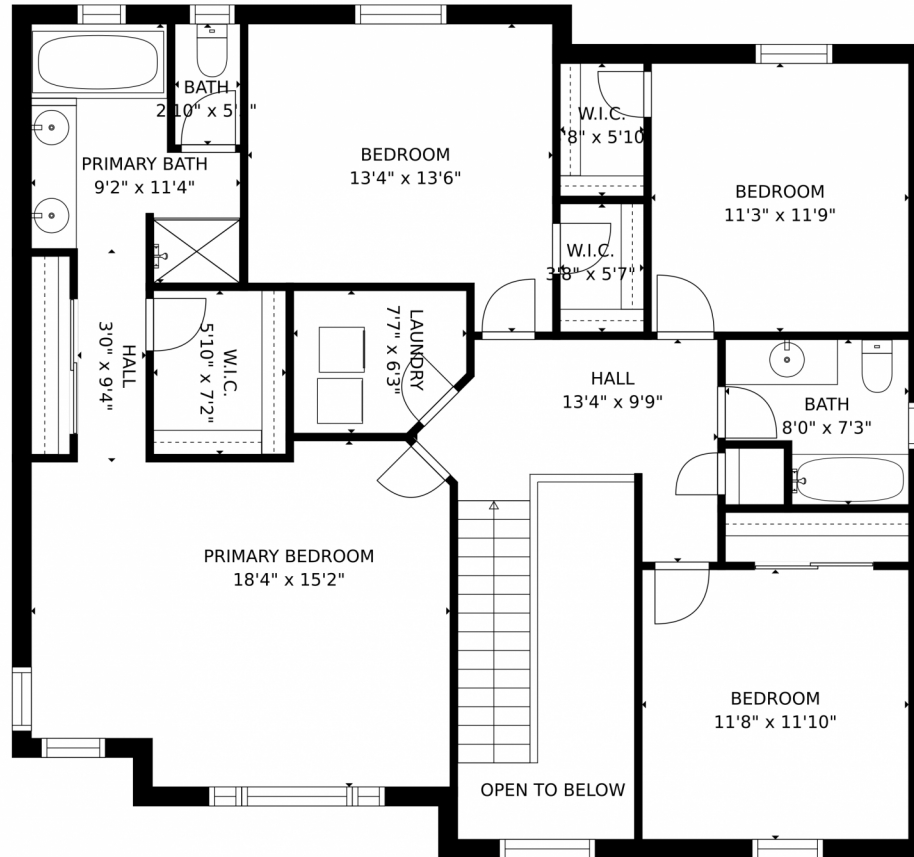

# 12339 Handles Peak Way, Peyton, CO 80831 – Lower Level

GROSS INTERNAL AREA  
FLOOR 1: 758 sq. ft., FLOOR 2: 875 sq. ft.  
FLOOR 3: 1211 sq. ft., EXCLUDED AREAS:  
GARAGE: 760 sq. ft., DECK: 207 sq. ft.  
PATIO: 247 sq. ft., PORCH: 89 sq. ft.  
TOTAL: 2845 sq. ft.  
MEASUREMENTS CALCULATED BY V1Photos.com ARE DEEMED HIGHLY RELIABLE BUT NOT GUARANTEED.

# 12339 Handles Peak Way, Peyton, CO 80831 – Main Level

GROSS INTERNAL AREA  
FLOOR 1: 758 sq. ft. FLOOR 2: 875 sq. ft.  
FLOOR 3: 1211 sq. ft. EXCLUDED AREAS:  
GARAGE: 760 sq. ft. DECK: 207 sq. ft.  
PATIO: 247 sq. ft. PORCH: 89 sq. ft.  
TOTAL: 2845 sq. ft.

MEASUREMENTS CALCULATED BY V1Photos.com ARE DEEMED HIGHLY RELIABLE BUT NOT GUARANTEED.

Disclaimer: Sizes and Dimensions are Approximate, Actual May Vary.

Rebecca Jennings  
303-507-5235  
rebecca.jennings@yahoo.com

# 12339 Handles Peak Way, Peyton, CO 80831 – Upper Level

GROSS INTERNAL AREA  
FLOOR 1: 758 sq. ft. FLOOR 2: 875 sq. ft.  
FLOOR 3: 1211 sq. ft. EXCLUDED AREAS:  
GARAGE: 760 sq. ft. DECK: 207 sq. ft.  
PATIO: 247 sq. ft. PORCH: 89 sq. ft.  
TOTAL: 2845 sq. ft.  
MEASUREMENTS CALCULATED BY V1Photos.com ARE DEEMED HIGHLY RELIABLE BUT NOT GUARANTEED.