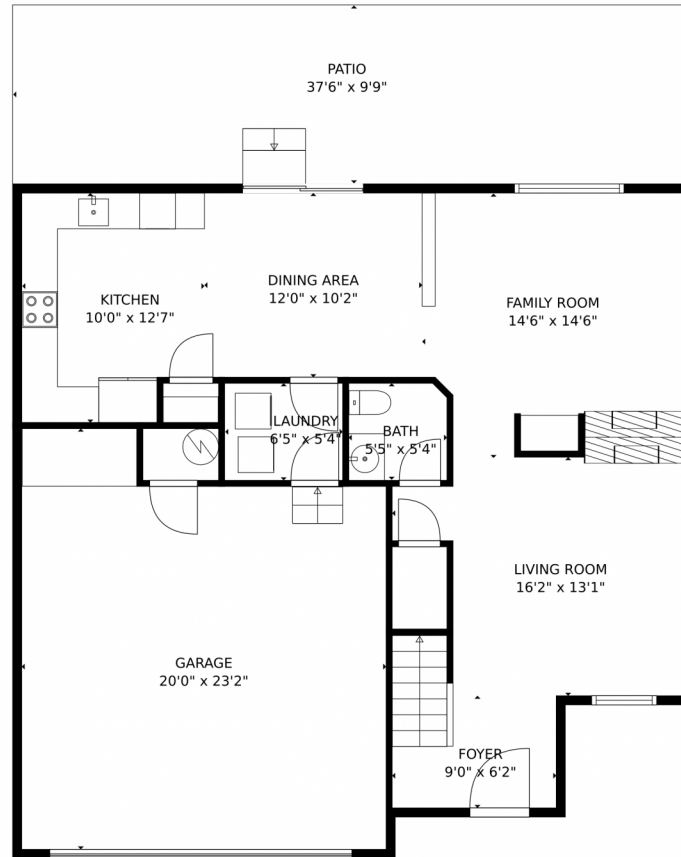

Single Family

1865 SQFT

3 Beds

2/1 Baths

PROPERTY DETAILS

Discover your dream home at 1869 Silver Meadow Circle in Colorado Springs, CO. This Single Family property features 3 bedrooms, 2 full bathrooms, and 1 half bathroom, offering ample space for comfortable living. With a spacious interior of 1865 square feet, this home provides a cozy and inviting atmosphere for you and your loved ones.

Taylor Haas
303-665-7368
taylorh@coloradorpm.com
<https://www.coloradorpm.com/available-rental-properties-denver>

1869 Silver Meadow Circle, Colorado Springs, CO 80951 – main Level

GROSS INTERNAL AREA
FLOOR 1: 789 sq. ft., FLOOR 2: 976 sq. ft.
EXCLUDED AREAS: UNDEFINED: 12 sq. ft., GARAGE: 420 sq. ft., PATIO: 370 sq. ft.
OPEN TO BELOW: 207 sq. ft.
TOTAL: 1765 sq. ft.
MEASUREMENTS CALCULATED BY V1Photos.COM ARE DEEMED HIGHLY RELIABLE BUT NOT GUARANTEED.

1869 Silver Meadow Circle, Colorado Springs, CO 80951 – Upper level

GROSS INTERNAL AREA
FLOOR 1: 789 sq. ft., FLOOR 2: 976 sq. ft.
EXCLUDED AREAS: UNDEFINED: 12 sq. ft., GARAGE: 420 sq. ft., PATIO: 370 sq. ft.
OPEN TO BELOW: 207 sq. ft.
TOTAL: 1765 sq. ft.
MEASUREMENTS CALCULATED BY V1Photos.com ARE DEEMED HIGHLY RELIABLE BUT NOT GUARANTEED.

FLOOR 1

FLOOR 2

GROSS INTERNAL AREA
FLOOR 1: 789 sq. ft., FLOOR 2: 976 sq. ft.
EXCLUDED AREAS: UNDEFINED: 12 sq. ft., GARAGE: 420 sq. ft., PATIO: 370 sq. ft.
OPEN TO BELOW: 207 sq. ft.
TOTAL: 1765 sq. ft.
MEASUREMENTS CALCULATED BY V1Photos.COM ARE DEEMED HIGHLY RELIABLE BUT NOT GUARANTEED.