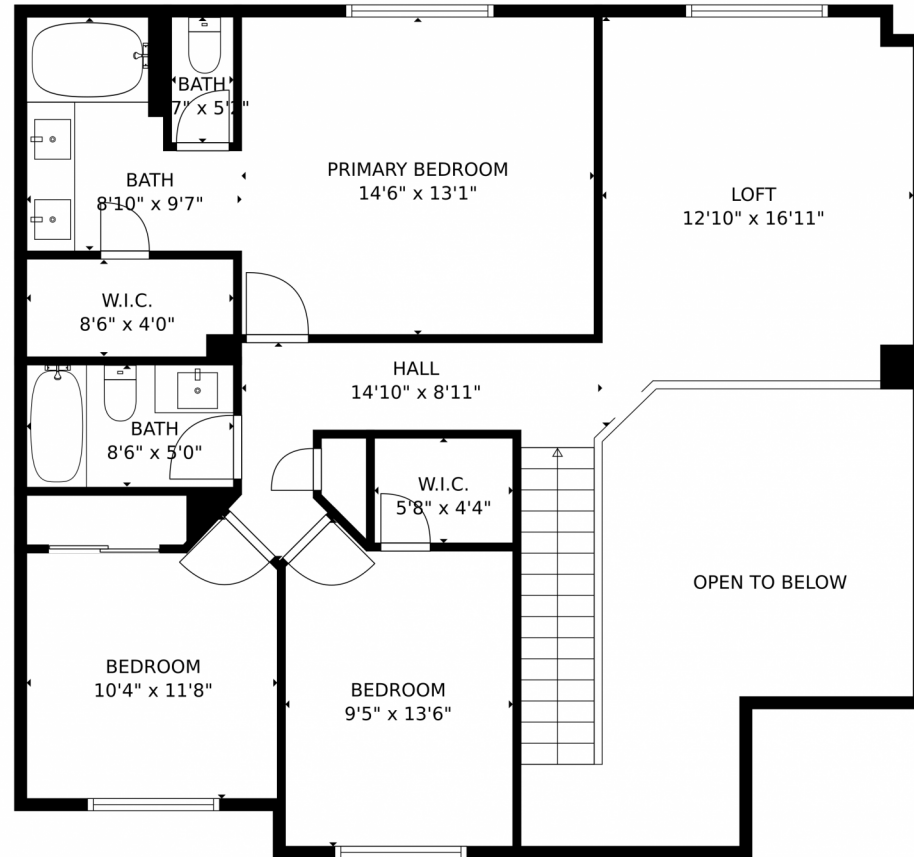

Single Family

1865 SQFT

3 Beds

2/1 Baths

PROPERTY DETAILS

Discover your dream home at 1869 Silver Meadow Circle in Colorado Springs, CO. This Single Family property features 3 bedrooms, 2 full bathrooms, and 1 half bathroom, offering ample space for comfortable living. With a spacious interior of 1865 square feet, this home provides a cozy and inviting atmosphere for you and your loved ones.

Taylor Haas
303-665-7368
taylorh@coloradorpm.com
<https://www.coloradorpm.com/available-rental-properties-denver>

1869 Silver Meadow Circle, Colorado Springs, CO 80951 – main Level

GROSS INTERNAL AREA
FLOOR 1: 789 sq. ft., FLOOR 2: 976 sq. ft.
EXCLUDED AREAS: UNDEFINED: 12 sq. ft., GARAGE: 420 sq. ft., PATIO: 370 sq. ft.
OPEN TO BELOW: 207 sq. ft.
TOTAL: 1765 sq. ft.
MEASUREMENTS CALCULATED BY V1Photos.COM ARE DEEMED HIGHLY RELIABLE BUT NOT GUARANTEED.

1869 Silver Meadow Circle, Colorado Springs, CO 80951 – Upper level

GROSS INTERNAL AREA
FLOOR 1: 789 sq. ft., FLOOR 2: 976 sq. ft.
EXCLUDED AREAS: UNDEFINED: 12 sq. ft., GARAGE: 420 sq. ft., PATIO: 370 sq. ft.
OPEN TO BELOW: 207 sq. ft.
TOTAL: 1765 sq. ft.
MEASUREMENTS CALCULATED BY V1Photos.com ARE DEEMED HIGHLY RELIABLE BUT NOT GUARANTEED.

FLOOR 1

FLOOR 2

GROSS INTERNAL AREA
FLOOR 1: 789 sq. ft., FLOOR 2: 976 sq. ft.
EXCLUDED AREAS: UNDEFINED: 12 sq. ft., GARAGE: 420 sq. ft., PATIO: 370 sq. ft.
OPEN TO BELOW: 207 sq. ft.
TOTAL: 1765 sq. ft.
MEASUREMENTS CALCULATED BY V1Photos.COM ARE DEEMED HIGHLY RELIABLE BUT NOT GUARANTEED.