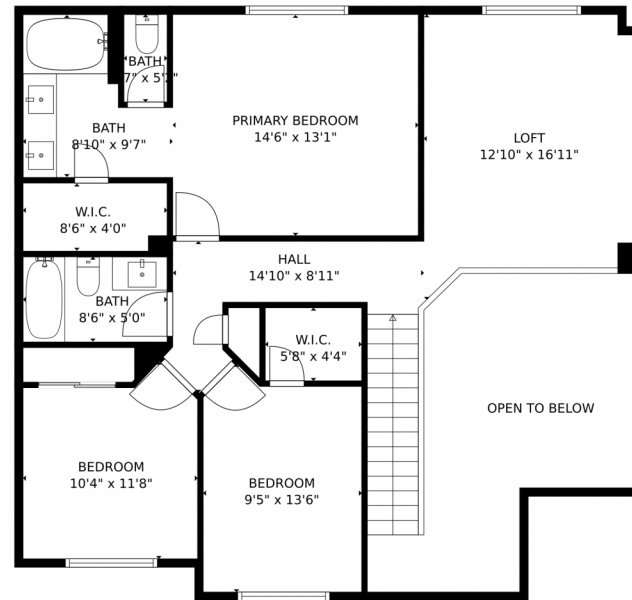

Single Family

1865 SQFT

3 Beds

2/1 Baths

PROPERTY DETAILS

Discover your dream home at 1869 Silver Meadow Circle in Colorado Springs, CO. This Single Family property features 3 bedrooms, 2 full bathrooms, and 1 half bathroom, offering ample space for comfortable living. With a spacious interior of 1865 square feet, this home provides a cozy and inviting atmosphere for you and your loved ones.

Taylor Haas
303-665-7368
taylorh@coloradorpm.com
<https://www.coloradorpm.com/available-rental-properties-denver>

1869 Silver Meadow Circle, Colorado Springs, CO 80951 – main Level

GROSS INTERNAL AREA
FLOOR 1: 789 sq. ft., FLOOR 2: 976 sq. ft.
EXCLUDED AREAS: UNDEFINED: 12 sq. ft., GARAGE: 420 sq. ft., PATIO: 370 sq. ft.
OPEN TO BELOW: 207 sq. ft.
TOTAL: 1765 sq. ft.
MEASUREMENTS CALCULATED BY V1Photos.COM ARE DEEMED HIGHLY RELIABLE BUT NOT GUARANTEED.

1869 Silver Meadow Circle, Colorado Springs, CO 80951 – Upper level

GROSS INTERNAL AREA
FLOOR 1: 789 sq. ft., FLOOR 2: 976 sq. ft.
EXCLUDED AREAS: UNDEFINED: 12 sq. ft., GARAGE: 420 sq. ft., PATIO: 370 sq. ft.
OPEN TO BELOW: 207 sq. ft.
TOTAL: 1765 sq. ft.
MEASUREMENTS CALCULATED BY V1Photos.com ARE DEEMED HIGHLY RELIABLE BUT NOT GUARANTEED.

FLOOR 1

FLOOR 2

GROSS INTERNAL AREA
FLOOR 1: 789 sq. ft., FLOOR 2: 976 sq. ft.
EXCLUDED AREAS: UNDEFINED: 12 sq. ft., GARAGE: 420 sq. ft., PATIO: 370 sq. ft.
OPEN TO BELOW: 207 sq. ft.
TOTAL: 1765 sq. ft.
MEASUREMENTS CALCULATED BY V1Photos.COM ARE DEEMED HIGHLY RELIABLE BUT NOT GUARANTEED.