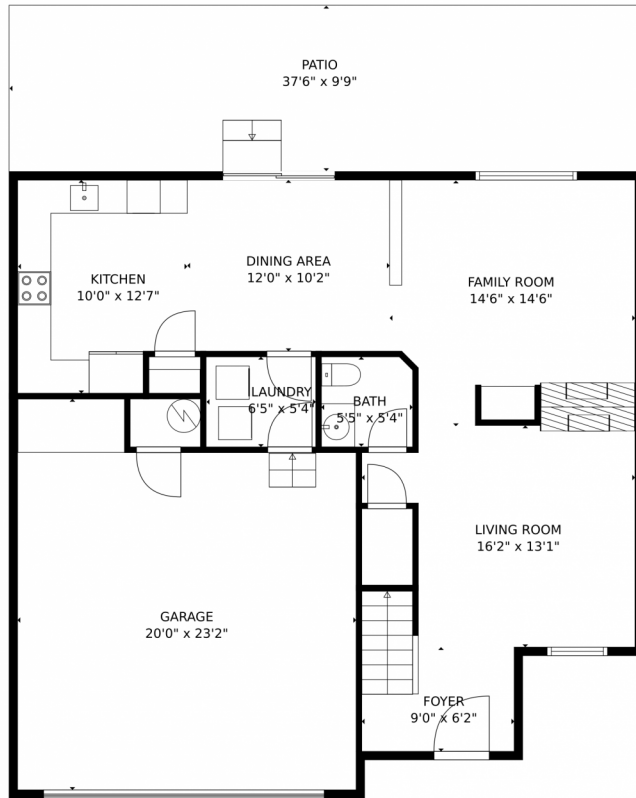

Single Family

1865 SQFT

3 Beds

2/1 Baths

PROPERTY DETAILS

Discover your dream home at 1869 Silver Meadow Circle in Colorado Springs, CO. This Single Family property features 3 bedrooms, 2 full bathrooms, and 1 half bathroom, offering ample space for comfortable living. With a spacious interior of 1865 square feet, this home provides a cozy and inviting atmosphere for you and your loved ones.

Taylor Haas
303-665-7368
taylorh@coloradorpm.com
<https://www.coloradorpm.com/available-rental-properties-denver>

1869 Silver Meadow Circle, Colorado Springs, CO 80951 – main Level

GROSS INTERNAL AREA
FLOOR 1: 789 sq. ft., FLOOR 2: 976 sq. ft.
EXCLUDED AREAS: UNDEFINED: 12 sq. ft., GARAGE: 420 sq. ft., PATIO: 370 sq. ft.
OPEN TO BELOW: 207 sq. ft.
TOTAL: 1765 sq. ft.
MEASUREMENTS CALCULATED BY V1Photos.COM ARE DEEMED HIGHLY RELIABLE BUT NOT GUARANTEED.

1869 Silver Meadow Circle, Colorado Springs, CO 80951 – Upper level

GROSS INTERNAL AREA
FLOOR 1: 789 sq. ft., FLOOR 2: 976 sq. ft.
EXCLUDED AREAS: UNDEFINED: 12 sq. ft., GARAGE: 420 sq. ft., PATIO: 370 sq. ft.
OPEN TO BELOW: 207 sq. ft.
TOTAL: 1765 sq. ft.
MEASUREMENTS CALCULATED BY V1Photos.com ARE DEEMED HIGHLY RELIABLE BUT NOT GUARANTEED.

FLOOR 1

FLOOR 2

GROSS INTERNAL AREA
FLOOR 1: 789 sq. ft., FLOOR 2: 976 sq. ft.
EXCLUDED AREAS: UNDEFINED: 12 sq. ft., GARAGE: 420 sq. ft., PATIO: 370 sq. ft.
OPEN TO BELOW: 207 sq. ft.
TOTAL: 1765 sq. ft.
MEASUREMENTS CALCULATED BY V1Photos.COM ARE DEEMED HIGHLY RELIABLE BUT NOT GUARANTEED.