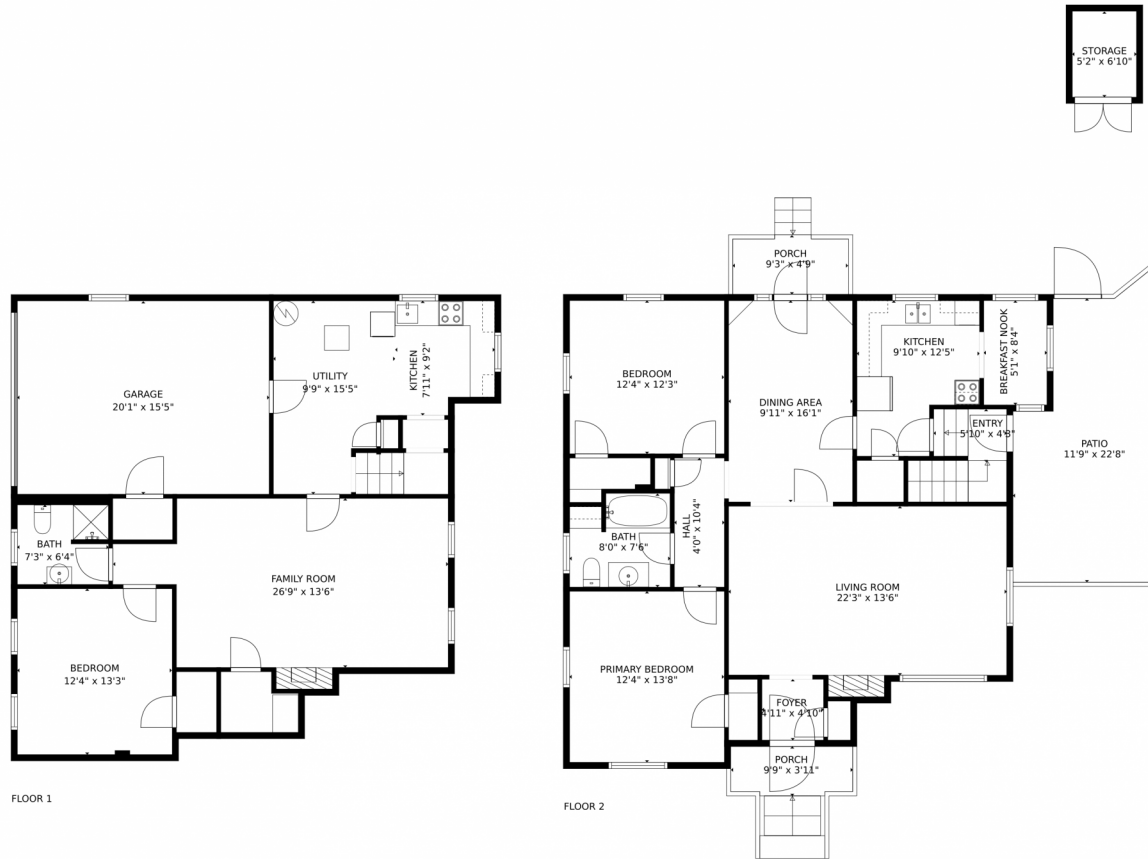

## PROPERTY DETAILS

Don't miss out on this stunning single-family home in Greeley, Colorado. With 3 bedrooms, 2 full bathrooms, and 2224 sqft of living space, this property offers plenty of room for comfortable family living. The home features a 2-car garage, English-style architecture, and a beautifully landscaped backyard with a pool. Schedule a showing today and experience the charm and elegance of this Greeley home.

# 1502 13th Avenue, Greeley, CO 80631 – Main Level

GROSS INTERNAL AREA  
Below Ground: 852 sq. ft, FLOOR 2: 1214 sq. ft  
EXCLUDED AREAS: GARAGE: 310 sq. ft, PORCH: 79 sq. ft, PATIO: 244 sq. ft  
STORAGE: 35 sq. ft  
TOTAL: 2066 sq. ft  
MEASUREMENTS CALCULATED BY V1Photos.com ARE DEEMED HIGHLY RELIABLE BUT NOT GUARANTEED.

# 1502 13th Avenue, Greeley, CO 80631 – Lower Level

GROSS INTERNAL AREA  
Below Ground: 852 sq. ft, FLOOR 2: 1214 sq. ft  
EXCLUDED AREAS: GARAGE: 310 sq. ft, PORCH: 79 sq. ft, PATIO: 244 sq. ft,  
STORAGE: 35 sq. ft  
TOTAL: 2066 sq. ft  
MEASUREMENTS CALCULATED BY V1Photos.COM ARE DEEMED HIGHLY RELIABLE BUT NOT GUARANTEED.

# 1502 13th Avenue, Greeley, CO 80631 – All Levels

GROSS INTERNAL AREA  
 Below Ground: 852 sq. ft, FLOOR 2: 1214 sq. ft  
 EXCLUDED AREAS: GARAGE: 310 sq. ft, PORCH: 79 sq. ft, PATIO: 244 sq. ft,  
 STORAGE: 35 sq. ft  
 TOTAL: 2066 sq. ft  
 MEASUREMENTS CALCULATED BY V1Photos.COM ARE DEEMED HIGHLY RELIABLE BUT NOT GUARANTEED.