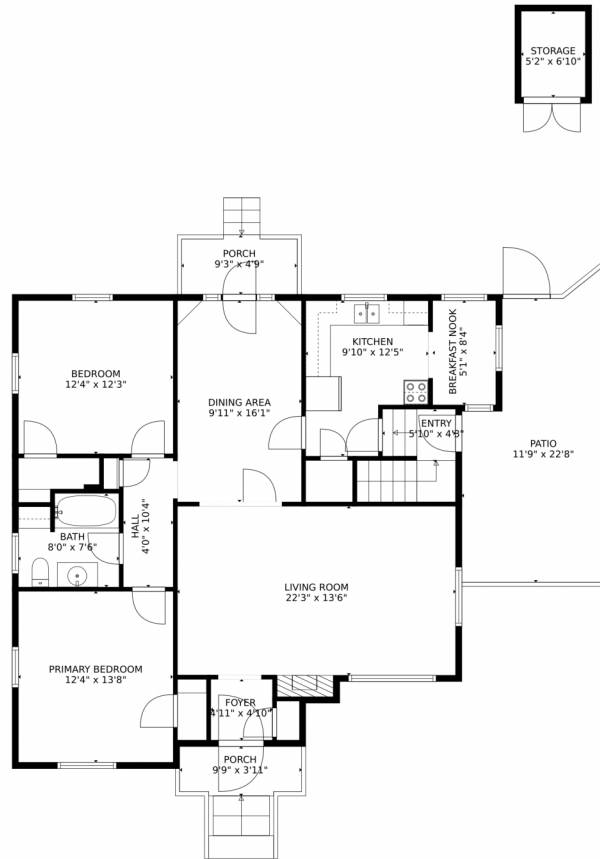

## PROPERTY DETAILS

Don't miss out on this stunning single-family home in Greeley, Colorado. With 3 bedrooms, 2 full bathrooms, and 2224 sqft of living space, this property offers plenty of room for comfortable family living. The home features a 2-car garage, English-style architecture, and a beautifully landscaped backyard with a pool. Schedule a showing today and experience the charm and elegance of this Greeley home.

# 1502 13th Avenue, Greeley, CO 80631 – Main Level

GROSS INTERNAL AREA  
Below Ground: 852 sq. ft, FLOOR 2: 1214 sq. ft  
EXCLUDED AREAS: GARAGE: 310 sq. ft, PORCH: 79 sq. ft, PATIO: 244 sq. ft  
STORAGE: 35 sq. ft  
TOTAL: 2066 sq. ft  
MEASUREMENTS CALCULATED BY V1Photos.com ARE DEEMED HIGHLY RELIABLE BUT NOT GUARANTEED.

# 1502 13th Avenue, Greeley, CO 80631 – Lower Level

GROSS INTERNAL AREA  
Below Ground: 852 sq. ft, FLOOR 2: 1214 sq. ft  
EXCLUDED AREAS: GARAGE: 310 sq. ft, PORCH: 79 sq. ft, PATIO: 244 sq. ft,  
STORAGE: 35 sq. ft  
TOTAL: 2066 sq. ft  
MEASUREMENTS CALCULATED BY V1Photos.COM ARE DEEMED HIGHLY RELIABLE BUT NOT GUARANTEED.