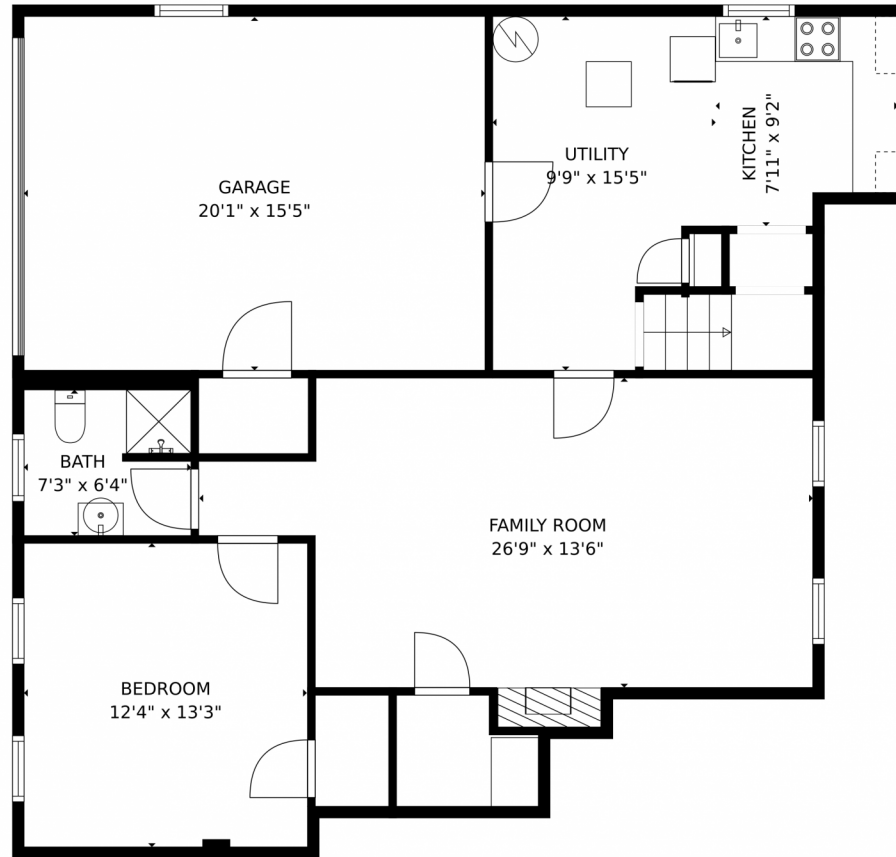

## PROPERTY DETAILS

Don't miss out on this stunning single-family home in Greeley, Colorado. With 3 bedrooms, 2 full bathrooms, and 2224 sqft of living space, this property offers plenty of room for comfortable family living. The home features a 2-car garage, English-style architecture, and a beautifully landscaped backyard with a pool. Schedule a showing today and experience the charm and elegance of this Greeley home.

# 1502 13th Avenue, Greeley, CO 80631 – Main Level

GROSS INTERNAL AREA  
Below Ground: 852 sq. ft, FLOOR 2: 1214 sq. ft  
EXCLUDED AREAS: GARAGE: 310 sq. ft, PORCH: 79 sq. ft, PATIO: 244 sq. ft  
STORAGE: 35 sq. ft  
TOTAL: 2066 sq. ft  
MEASUREMENTS CALCULATED BY V1Photos.com ARE DEEMED HIGHLY RELIABLE BUT NOT GUARANTEED.

# 1502 13th Avenue, Greeley, CO 80631 – Lower Level

GROSS INTERNAL AREA  
Below Ground: 852 sq. ft, FLOOR 2: 1214 sq. ft  
EXCLUDED AREAS: GARAGE: 310 sq. ft, PORCH: 79 sq. ft, PATIO: 244 sq. ft,  
STORAGE: 35 sq. ft  
TOTAL: 2066 sq. ft  
MEASUREMENTS CALCULATED BY V1Photos.COM ARE DEEMED HIGHLY RELIABLE BUT NOT GUARANTEED.

# 1502 13th Avenue, Greeley, CO 80631 – All Levels

GROSS INTERNAL AREA  
 Below Ground: 852 sq. ft, FLOOR 2: 1214 sq. ft  
 EXCLUDED AREAS: GARAGE: 310 sq. ft, PORCH: 79 sq. ft, PATIO: 244 sq. ft,  
 STORAGE: 35 sq. ft  
 TOTAL: 2066 sq. ft  
 MEASUREMENTS CALCULATED BY V1Photos.COM ARE DEEMED HIGHLY RELIABLE BUT NOT GUARANTEED.