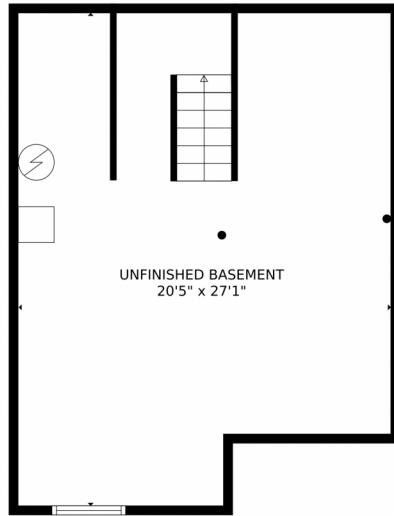

Disclaimer: Sizes and Dimensions are Approximate, Actual May Vary.

Julie-Ann Markiewicz
303-995-3914
julieann401back@comcast.net

1601 Great Western Drive, Longmont, CO 80501 – 2nd Floor

GROSS INTERNAL AREA
Below Ground: 0 sq. ft, FLOOR 2: 521 sq. ft, FLOOR 3: 577 sq. ft
EXCLUDED AREAS: UNFINISHED BASEMENT: 518 sq. ft, PATIO: 92 sq. ft
TOTAL: 1098 sq. ft
MEASUREMENTS CALCULATED BY V1Photos.com ARE DEEMED HIGHLY RELIABLE BUT NOT GUARANTEED.

Disclaimer: Sizes and Dimensions are Approximate, Actual May Vary.

Julie-Ann Markiewicz
303-995-3914
julieann401back@comcast.net

1601 Great Western Drive, Longmont, CO 80501 – Basement

GROSS INTERNAL AREA
Below Ground: 0 sq. ft, FLOOR 2: 521 sq. ft, FLOOR 3: 577 sq. ft
EXCLUDED AREAS: UNFINISHED BASEMENT: 518 sq. ft, PATIO: 92 sq. ft
TOTAL: 1098 sq. ft
MEASUREMENTS CALCULATED BY V1Photos.com ARE DEEMED HIGHLY RELIABLE BUT NOT GUARANTEED.

Disclaimer: Sizes and Dimensions are Approximate, Actual May Vary.

Julie-Ann Markiewicz
303-995-3914
julieann401back@comcast.net

1601 Great Western Drive, Longmont, CO 80501 – All Floors

FLOOR 1

FLOOR 2

FLOOR 3

GROSS INTERNAL AREA
Below Ground: 0 sq. ft, FLOOR 2: 521 sq. ft, FLOOR 3: 577 sq. ft
EXCLUDED AREAS: UNFINISHED BASEMENT: 518 sq. ft, PATIO: 92 sq. ft
TOTAL: 1098 sq. ft
MEASUREMENTS CALCULATED BY V1Photos.com ARE DEEMED HIGHLY RELIABLE BUT NOT GUARANTEED.