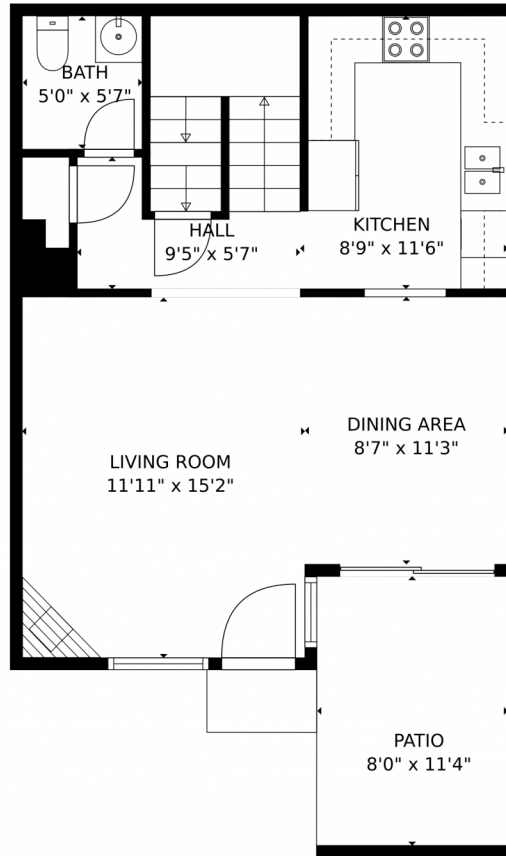

1601 Great Western Drive
Longmont, CO 80501

 Townhouse  1798 SQFT

Julie-Ann Markiewicz
303-995-3914
julieann401back@comcast.net

Scan code
for more
property
details

1601 Great Western Drive, Longmont, CO 80501 — 1st Floor

GROSS INTERNAL AREA
Below Ground: 0 sq. ft, FLOOR 2: 521 sq. ft, FLOOR 3: 577 sq. ft
EXCLUDED AREAS: UNFINISHED BASEMENT: 518 sq. ft, PATIO: 92 sq. ft
TOTAL: 1098 sq. ft
MEASUREMENTS CALCULATED BY V1Photos.com ARE DEEMED HIGHLY RELIABLE BUT NOT GUARANTEED.

Disclaimer: Sizes and Dimensions are Approximate, Actual May Vary.

Julie-Ann Markiewicz
303-995-3914
julieann401back@comcast.net

1601 Great Western Drive, Longmont, CO 80501 – 2nd Floor

GROSS INTERNAL AREA
Below Ground: 0 sq. ft, FLOOR 2: 521 sq. ft, FLOOR 3: 577 sq. ft
EXCLUDED AREAS: UNFINISHED BASEMENT: 518 sq. ft, PATIO: 92 sq. ft
TOTAL: 1098 sq. ft
MEASUREMENTS CALCULATED BY V1Photos.com ARE DEEMED HIGHLY RELIABLE BUT NOT GUARANTEED.

Disclaimer: Sizes and Dimensions are Approximate, Actual May Vary.

Julie-Ann Markiewicz
303-995-3914
julieann401back@comcast.net

1601 Great Western Drive, Longmont, CO 80501 – Basement

GROSS INTERNAL AREA
Below Ground: 0 sq. ft, FLOOR 2: 521 sq. ft, FLOOR 3: 577 sq. ft
EXCLUDED AREAS: UNFINISHED BASEMENT: 518 sq. ft, PATIO: 92 sq. ft
TOTAL: 1098 sq. ft
MEASUREMENTS CALCULATED BY V1Photos.com ARE DEEMED HIGHLY RELIABLE BUT NOT GUARANTEED.