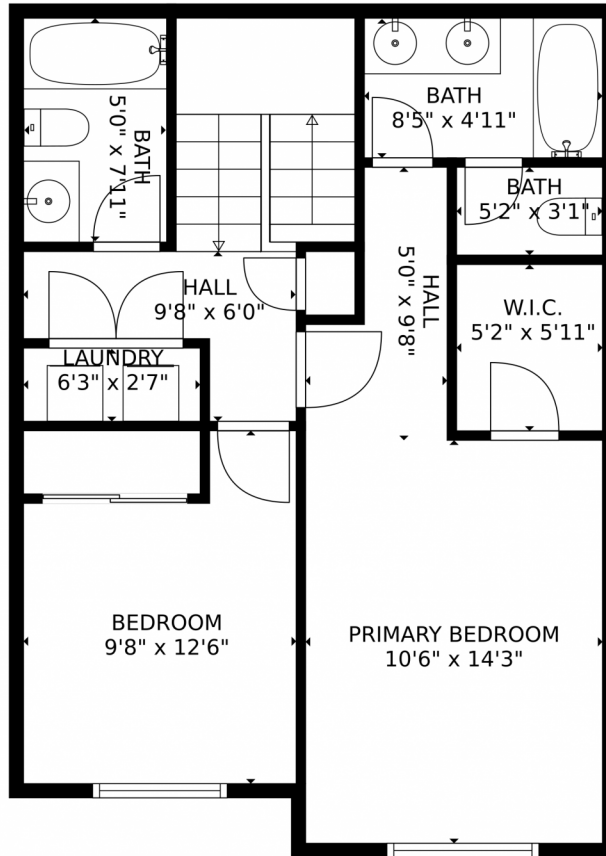

1601 Great Western Drive
Longmont, CO 80501

 Townhouse  1798 SQFT

Julie-Ann Markiewicz
303-995-3914
julieann401back@comcast.net

Scan code
for more
property
details

1601 Great Western Drive, Longmont, CO 80501 — 1st Floor

GROSS INTERNAL AREA
Below Ground: 0 sq. ft, FLOOR 2: 521 sq. ft, FLOOR 3: 577 sq. ft
EXCLUDED AREAS: UNFINISHED BASEMENT: 518 sq. ft, PATIO: 92 sq. ft
TOTAL: 1098 sq. ft
MEASUREMENTS CALCULATED BY V1Photos.com ARE DEEMED HIGHLY RELIABLE BUT NOT GUARANTEED.

Disclaimer: Sizes and Dimensions are Approximate, Actual May Vary.

Julie-Ann Markiewicz
303-995-3914
julieann401back@comcast.net

1601 Great Western Drive, Longmont, CO 80501 – 2nd Floor

GROSS INTERNAL AREA
Below Ground: 0 sq. ft, FLOOR 2: 521 sq. ft, FLOOR 3: 577 sq. ft
EXCLUDED AREAS: UNFINISHED BASEMENT: 518 sq. ft, PATIO: 92 sq. ft
TOTAL: 1098 sq. ft
MEASUREMENTS CALCULATED BY V1Photos.com ARE DEEMED HIGHLY RELIABLE BUT NOT GUARANTEED.

Disclaimer: Sizes and Dimensions are Approximate, Actual May Vary.

Julie-Ann Markiewicz
303-995-3914
julieann401back@comcast.net

1601 Great Western Drive, Longmont, CO 80501 – Basement

GROSS INTERNAL AREA
Below Ground: 0 sq. ft, FLOOR 2: 521 sq. ft, FLOOR 3: 577 sq. ft
EXCLUDED AREAS: UNFINISHED BASEMENT: 518 sq. ft, PATIO: 92 sq. ft
TOTAL: 1098 sq. ft
MEASUREMENTS CALCULATED BY V1Photos.com ARE DEEMED HIGHLY RELIABLE BUT NOT GUARANTEED.