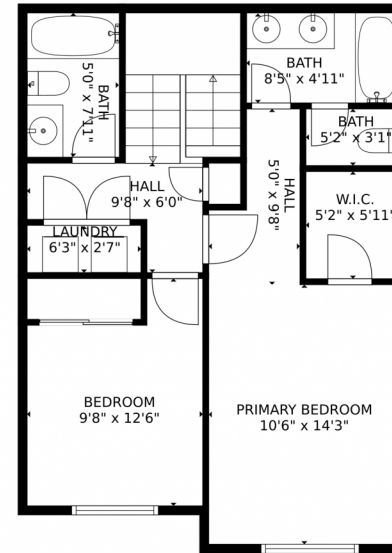

Disclaimer: Sizes and Dimensions are Approximate, Actual May Vary.

Julie-Ann Markiewicz
303-995-3914
julieann401back@comcast.net

1601 Great Western Drive, Longmont, CO 80501 – 2nd Floor

GROSS INTERNAL AREA
Below Ground: 0 sq. ft, FLOOR 2: 521 sq. ft, FLOOR 3: 577 sq. ft
EXCLUDED AREAS: UNFINISHED BASEMENT: 518 sq. ft, PATIO: 92 sq. ft
TOTAL: 1098 sq. ft
MEASUREMENTS CALCULATED BY V1Photos.com ARE DEEMED HIGHLY RELIABLE BUT NOT GUARANTEED.

Disclaimer: Sizes and Dimensions are Approximate, Actual May Vary.

Julie-Ann Markiewicz
303-995-3914
julieann401back@comcast.net

1601 Great Western Drive, Longmont, CO 80501 – Basement

GROSS INTERNAL AREA
Below Ground: 0 sq. ft, FLOOR 2: 521 sq. ft, FLOOR 3: 577 sq. ft
EXCLUDED AREAS: UNFINISHED BASEMENT: 518 sq. ft, PATIO: 92 sq. ft
TOTAL: 1098 sq. ft
MEASUREMENTS CALCULATED BY V1Photos.com ARE DEEMED HIGHLY RELIABLE BUT NOT GUARANTEED.

Disclaimer: Sizes and Dimensions are Approximate, Actual May Vary.

Julie-Ann Markiewicz
303-995-3914
julieann401back@comcast.net

1601 Great Western Drive, Longmont, CO 80501 – All Floors

FLOOR 1

FLOOR 2

FLOOR 3

GROSS INTERNAL AREA
Below Ground: 0 sq. ft, FLOOR 2: 521 sq. ft, FLOOR 3: 577 sq. ft
EXCLUDED AREAS: UNFINISHED BASEMENT: 518 sq. ft, PATIO: 92 sq. ft
TOTAL: 1098 sq. ft
MEASUREMENTS CALCULATED BY V1Photos.com ARE DEEMED HIGHLY RELIABLE BUT NOT GUARANTEED.