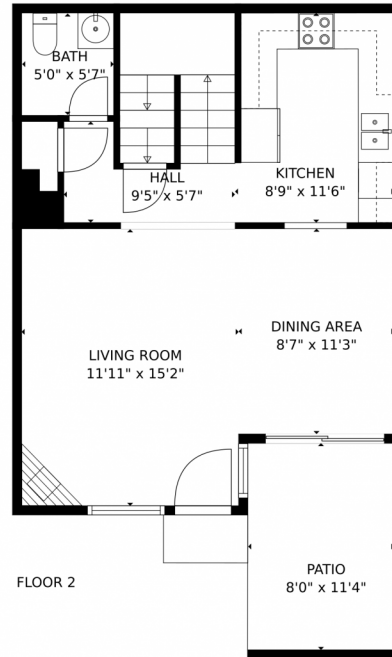

Disclaimer: Sizes and Dimensions are Approximate, Actual May Vary.

Julie-Ann Markiewicz
303-995-3914
julieann401back@comcast.net

1601 Great Western Drive, Longmont, CO 80501 – 2nd Floor

GROSS INTERNAL AREA
Below Ground: 0 sq. ft, FLOOR 2: 521 sq. ft, FLOOR 3: 577 sq. ft
EXCLUDED AREAS: UNFINISHED BASEMENT: 518 sq. ft, PATIO: 92 sq. ft
TOTAL: 1098 sq. ft
MEASUREMENTS CALCULATED BY V1Photos.com ARE DEEMED HIGHLY RELIABLE BUT NOT GUARANTEED.

Disclaimer: Sizes and Dimensions are Approximate, Actual May Vary.

Julie-Ann Markiewicz
303-995-3914
julieann401back@comcast.net

1601 Great Western Drive, Longmont, CO 80501 – Basement

GROSS INTERNAL AREA
Below Ground: 0 sq. ft, FLOOR 2: 521 sq. ft, FLOOR 3: 577 sq. ft
EXCLUDED AREAS: UNFINISHED BASEMENT: 518 sq. ft, PATIO: 92 sq. ft
TOTAL: 1098 sq. ft
MEASUREMENTS CALCULATED BY V1Photos.com ARE DEEMED HIGHLY RELIABLE BUT NOT GUARANTEED.

Disclaimer: Sizes and Dimensions are Approximate, Actual May Vary.

Julie-Ann Markiewicz
303-995-3914
julieann401back@comcast.net

1601 Great Western Drive, Longmont, CO 80501 – All Floors

FLOOR 1

FLOOR 2

FLOOR 3

GROSS INTERNAL AREA
Below Ground: 0 sq. ft, FLOOR 2: 521 sq. ft, FLOOR 3: 577 sq. ft
EXCLUDED AREAS: UNFINISHED BASEMENT: 518 sq. ft, PATIO: 92 sq. ft
TOTAL: 1098 sq. ft
MEASUREMENTS CALCULATED BY V1Photos.com ARE DEEMED HIGHLY RELIABLE BUT NOT GUARANTEED.