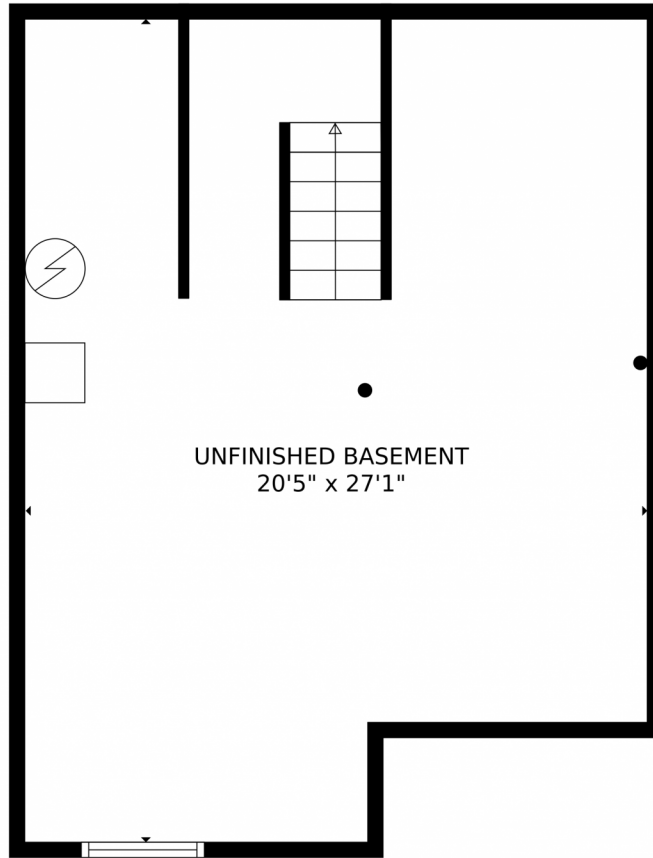

GROSS INTERNAL AREA
Below Ground: 0 sq. ft, FLOOR 2: 521 sq. ft, FLOOR 3: 577 sq. ft
EXCLUDED AREAS: UNFINISHED BASEMENT: 518 sq. ft, PATIO: 92 sq. ft
TOTAL: 1098 sq. ft
MEASUREMENTS CALCULATED BY V1Photos.com ARE DEEMED HIGHLY RELIABLE BUT NOT GUARANTEED.

Disclaimer: Sizes and Dimensions are Approximate, Actual May Vary.

Julie-Ann Markiewicz
303-995-3914
julieann401back@comcast.net

1601 Great Western Drive, Longmont, CO 80501 – 2nd Floor

GROSS INTERNAL AREA
Below Ground: 0 sq. ft, FLOOR 2: 521 sq. ft, FLOOR 3: 577 sq. ft
EXCLUDED AREAS: UNFINISHED BASEMENT: 518 sq. ft, PATIO: 92 sq. ft
TOTAL: 1098 sq. ft
MEASUREMENTS CALCULATED BY V1Photos.com ARE DEEMED HIGHLY RELIABLE BUT NOT GUARANTEED.

Disclaimer: Sizes and Dimensions are Approximate, Actual May Vary.

Julie-Ann Markiewicz
303-995-3914
julieann401back@comcast.net

1601 Great Western Drive, Longmont, CO 80501 – Basement

GROSS INTERNAL AREA
Below Ground: 0 sq. ft, FLOOR 2: 521 sq. ft, FLOOR 3: 577 sq. ft
EXCLUDED AREAS: UNFINISHED BASEMENT: 518 sq. ft, PATIO: 92 sq. ft
TOTAL: 1098 sq. ft
MEASUREMENTS CALCULATED BY V1Photos.com ARE DEEMED HIGHLY RELIABLE BUT NOT GUARANTEED.