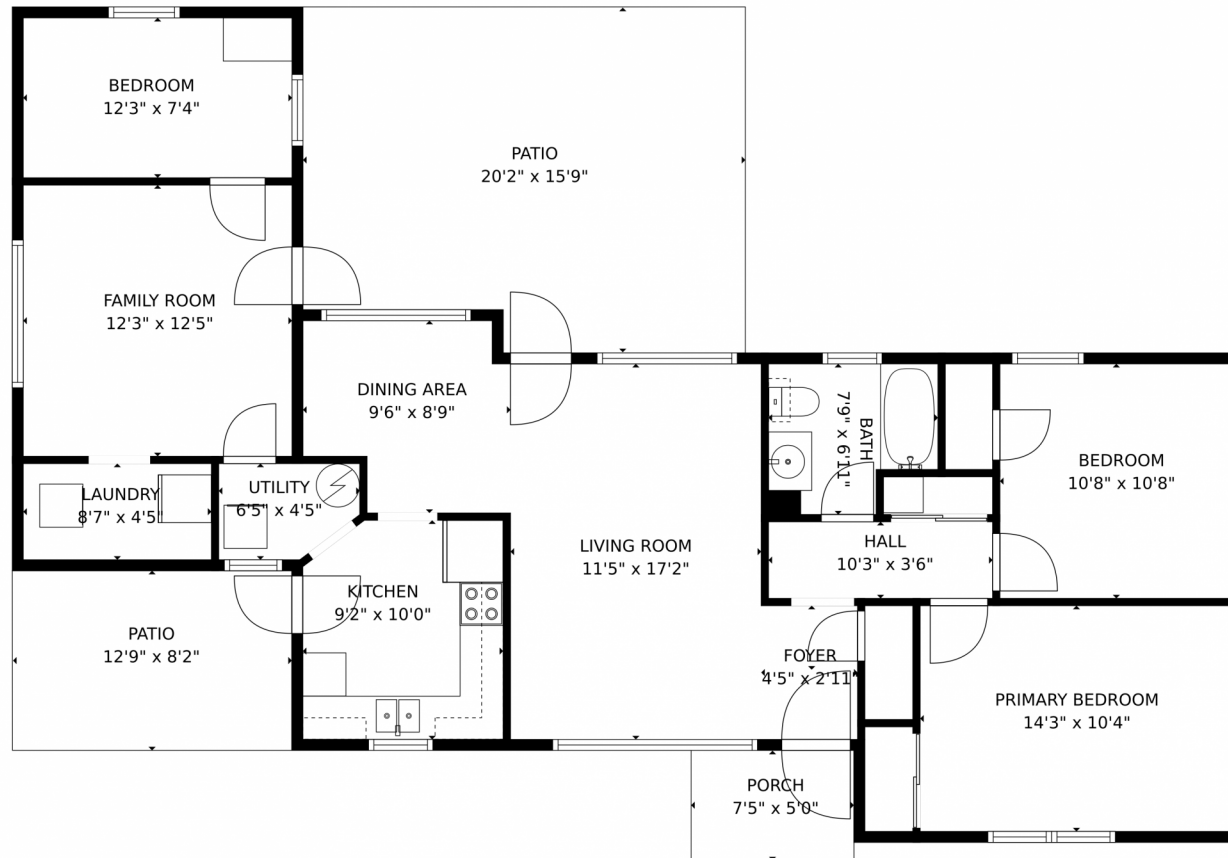

Single Family

1264 SQFT

3 Beds

1 Baths

1 Car

0.21 Acre

Tina Kulp
 303-489-6876
 tinakulp.tk@gmail.com
<http://lifedesignsrealestate.com>

8020 West 46th Circle, Wheat Ridge, CO 80033 – Main Level

GROSS INTERNAL AREA
FLOOR 1: 1124 sq. ft.
EXCLUDED AREAS: PORCH: 37 sq. ft, PATIO: 406 sq. ft.
TOTAL: 1124 sq. ft.
MEASUREMENTS CALCULATED BY V1Photos.COM ARE DEEMED HIGHLY RELIABLE BUT NOT GUARANTEED.