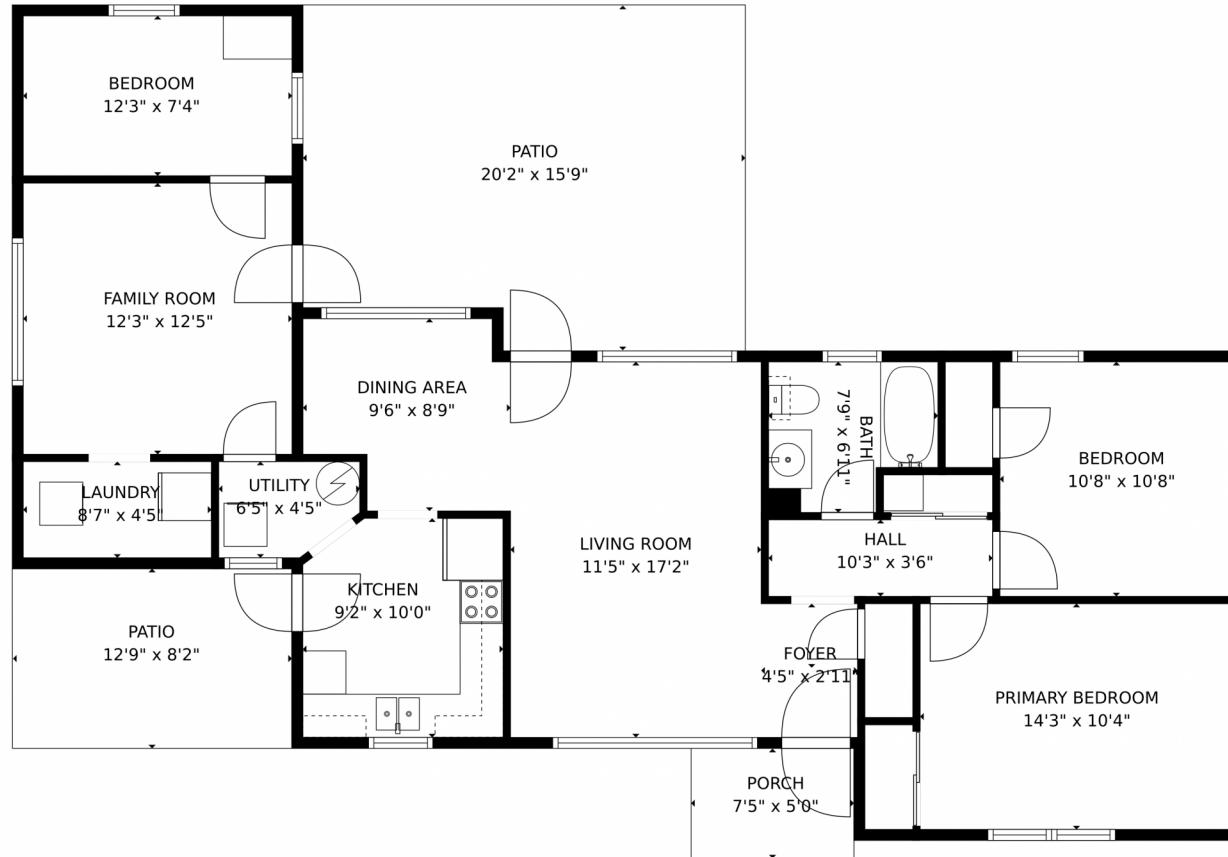

8020 W 46th Circle  
Wheat Ridge, CO 80033  
COMMUNITY: Winslow Add

MLS # 4433315  
PRICE \$435,000

Single Family

1264 SQFT

3 Beds

1 Baths

1 Car

0.21 Acre

# 8020 W 46th Circle, Wheat Ridge, CO 80033 – Main Level

GROSS INTERNAL AREA  
FLOOR 1: 1124 sq. ft.  
EXCLUDED AREAS: PORCH: 37 sq. ft, PATIO: 406 sq. ft.  
TOTAL: 1124 sq. ft.  
MEASUREMENTS CALCULATED BY V1Photos.COM ARE DEEMED HIGHLY RELIABLE BUT NOT GUARANTEED.