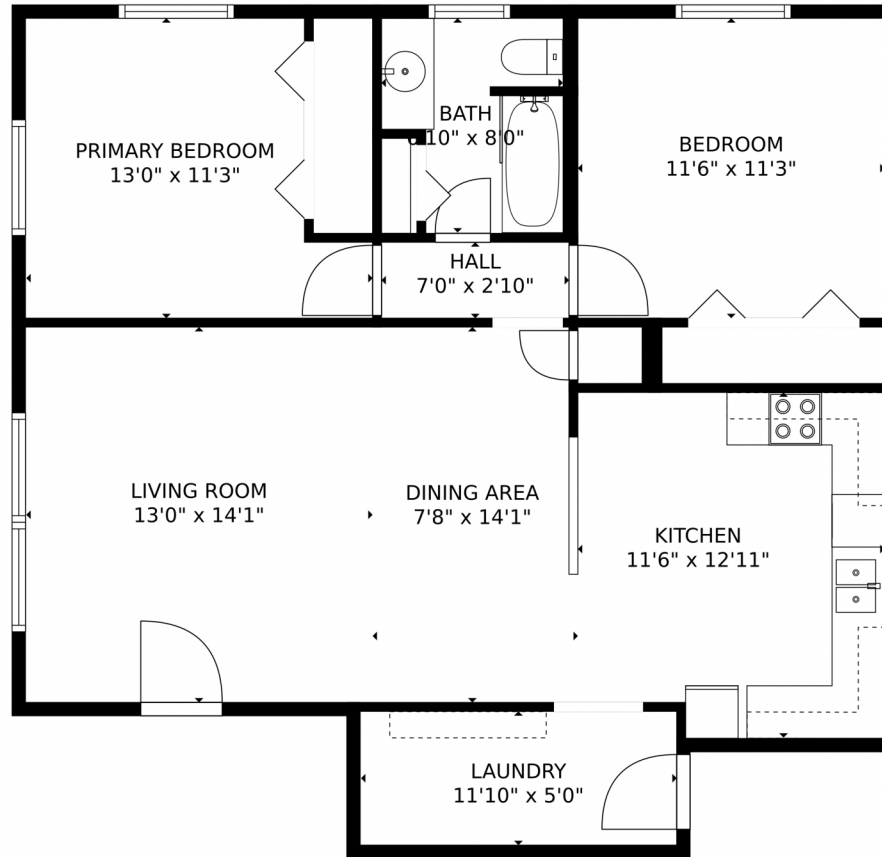

639 Jessup Street #A, Unit #A, Brighton, CO 80601 - Main Level

 Single Family

 1124 SQFT

 2 Beds

 1 Baths

Taylor Haas
 303-665-7368
 taylorh@coloradorpm.com
<https://www.coloradorpm.com/available-rental-properties-denver>

639 Jessup Street #A, Brighton, CO 80601 – Main Level

GROSS INTERNAL AREA
FLOOR 1: 900 sq. ft
TOTAL: 900 sq. ft
MEASUREMENTS CALCULATED BY V1Photos.COM ARE DEEMED HIGHLY RELIABLE BUT NOT GUARANTEED.

Disclaimer: Sizes and Dimensions are Approximate, Actual May Vary.