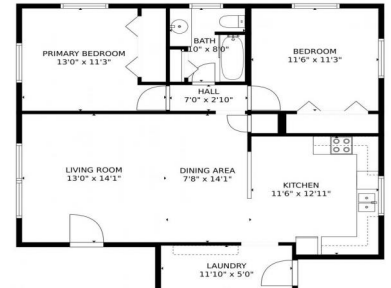

639 Jessup Street #A, Unit #A, Brighton, CO 80601 - Main Level

 Single Family

 1124 SQFT

 2 Beds

 1 Baths

Taylor Haas
 303-665-7368
 taylorh@coloradorpm.com
<https://www.coloradorpm.com/available-rental-properties-denver>

639 Jessup Street #A, Brighton, CO 80601 – Main Level

GROSS INTERNAL AREA
FLOOR 1: 900 sq. ft
TOTAL: 900 sq. ft
MEASUREMENTS CALCULATED BY V1Photos.COM ARE DEEMED HIGHLY RELIABLE BUT NOT GUARANTEED.

Disclaimer: Sizes and Dimensions are Approximate, Actual May Vary.