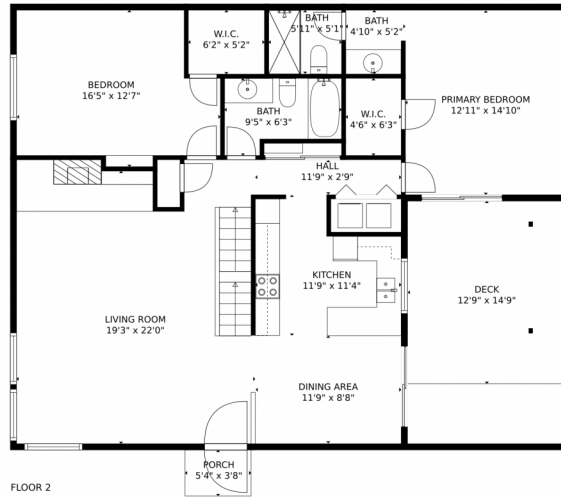

187 South Dearborn Circle, Aurora, CO 80012 – Lower Level

GROSS INTERNAL AREA
Below Ground: 517 sq. ft, FLOOR 2: 1279 sq. ft, FLOOR 3: 363 sq. ft
EXCLUDED AREAS: UTILITY: 89 sq. ft, PORCH: 20 sq. ft, DECK: 188 sq. ft,
OPEN TO BELOW: 423 sq. ft
TOTAL: 2159 sq. ft
MEASUREMENTS CALCULATED BY V1Photos.com ARE DEEMED HIGHLY RELIABLE BUT NOT GUARANTEED.

187 South Dearborn Circle, Aurora, CO 80012 – Main Level

GROSS INTERNAL AREA
Below Ground: 517 sq. ft, FLOOR 2: 1279 sq. ft, FLOOR 3: 363 sq. ft
EXCLUDED AREAS: UTILITY: 89 sq. ft, PORCH: 20 sq. ft, DECK: 188 sq. ft,
OPEN TO BELOW: 423 sq. ft
TOTAL: 2159 sq. ft
MEASUREMENTS CALCULATED BY V1Photos.COM ARE DEEMED HIGHLY RELIABLE BUT NOT GUARANTEED.

187 South Dearborn Circle, Aurora, CO 80012 – Upper Level

GROSS INTERNAL AREA
Below Ground: 517 sq. ft, FLOOR 2: 1279 sq. ft, FLOOR 3: 363 sq. ft
EXCLUDED AREAS: UTILITY: 89 sq. ft, PORCH: 20 sq. ft, DECK: 188 sq. ft,
OPEN TO BELOW: 423 sq. ft
TOTAL: 2159 sq. ft
MEASUREMENTS CALCULATED BY V1Photos.COM ARE DEEMED HIGHLY RELIABLE BUT NOT GUARANTEED.

GROSS INTERNAL AREA
Below Ground: 517 sq. ft, FLOOR 2: 1279 sq. ft, FLOOR 3: 363 sq. ft
EXCLUDED AREAS: UTILITY: 89 sq. ft, PORCH: 20 sq. ft, DECK: 188 sq. ft,
OPEN TO BELOW: 423 sq. ft
TOTAL: 2159 sq. ft
MEASUREMENTS CALCULATED BY V1Photos.COM ARE DEEMED HIGHLY RELIABLE BUT NOT GUARANTEED.