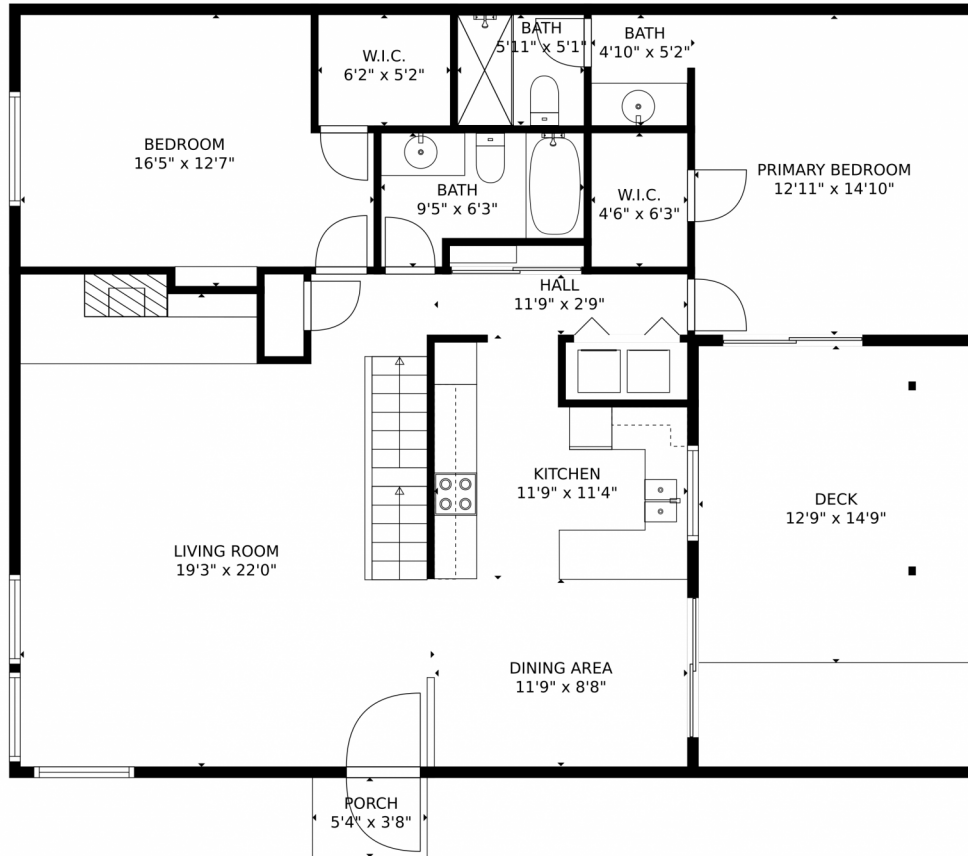

187 South Dearborn Circle, Aurora, CO 80012 – Lower Level

GROSS INTERNAL AREA
Below Ground: 517 sq. ft, FLOOR 2: 1279 sq. ft, FLOOR 3: 363 sq. ft
EXCLUDED AREAS: UTILITY: 89 sq. ft, PORCH: 20 sq. ft, DECK: 188 sq. ft,
OPEN TO BELOW: 423 sq. ft
TOTAL: 2159 sq. ft
MEASUREMENTS CALCULATED BY V1Photos.com ARE DEEMED HIGHLY RELIABLE BUT NOT GUARANTEED.

187 South Dearborn Circle, Aurora, CO 80012 – Main Level

GROSS INTERNAL AREA
Below Ground: 517 sq. ft, FLOOR 2: 1279 sq. ft, FLOOR 3: 363 sq. ft
EXCLUDED AREAS: UTILITY: 89 sq. ft, PORCH: 20 sq. ft, DECK: 188 sq. ft,
OPEN TO BELOW: 423 sq. ft
TOTAL: 2159 sq. ft
MEASUREMENTS CALCULATED BY V1Photos.COM ARE DEEMED HIGHLY RELIABLE BUT NOT GUARANTEED.

187 South Dearborn Circle, Aurora, CO 80012 – Upper Level

GROSS INTERNAL AREA
Below Ground: 517 sq. ft, FLOOR 2: 1279 sq. ft, FLOOR 3: 363 sq. ft
EXCLUDED AREAS: UTILITY: 89 sq. ft, PORCH: 20 sq. ft, DECK: 188 sq. ft,
OPEN TO BELOW: 423 sq. ft
TOTAL: 2159 sq. ft
MEASUREMENTS CALCULATED BY V1Photos.COM ARE DEEMED HIGHLY RELIABLE BUT NOT GUARANTEED.

GROSS INTERNAL AREA
Below Ground: 517 sq. ft, FLOOR 2: 1279 sq. ft, FLOOR 3: 363 sq. ft
EXCLUDED AREAS: UTILITY: 89 sq. ft, PORCH: 20 sq. ft, DECK: 188 sq. ft,
OPEN TO BELOW: 423 sq. ft
TOTAL: 2159 sq. ft
MEASUREMENTS CALCULATED BY V1Photos.COM ARE DEEMED HIGHLY RELIABLE BUT NOT GUARANTEED.