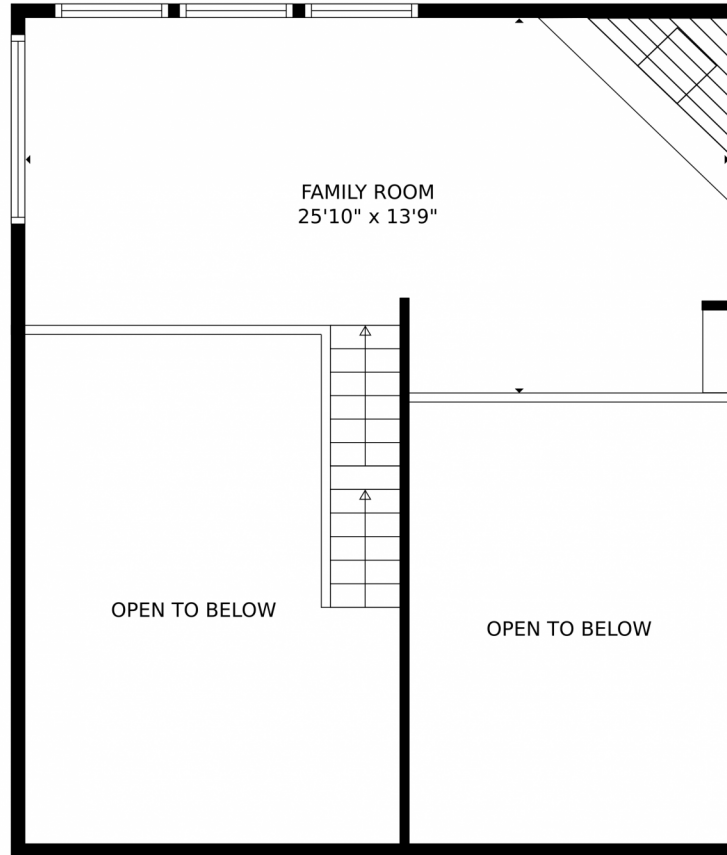

187 South Dearborn Circle, Aurora, CO 80012 – Lower Level

GROSS INTERNAL AREA
Below Ground: 517 sq. ft, FLOOR 2: 1279 sq. ft, FLOOR 3: 363 sq. ft
EXCLUDED AREAS: UTILITY: 89 sq. ft, PORCH: 20 sq. ft, DECK: 188 sq. ft,
OPEN TO BELOW: 423 sq. ft
TOTAL: 2159 sq. ft
MEASUREMENTS CALCULATED BY V1Photos.com ARE DEEMED HIGHLY RELIABLE BUT NOT GUARANTEED.

187 South Dearborn Circle, Aurora, CO 80012 – Main Level

GROSS INTERNAL AREA
Below Ground: 517 sq. ft, FLOOR 2: 1279 sq. ft, FLOOR 3: 363 sq. ft
EXCLUDED AREAS: UTILITY: 89 sq. ft, PORCH: 20 sq. ft, DECK: 188 sq. ft,
OPEN TO BELOW: 423 sq. ft
TOTAL: 2159 sq. ft
MEASUREMENTS CALCULATED BY V1Photos.COM ARE DEEMED HIGHLY RELIABLE BUT NOT GUARANTEED.

187 South Dearborn Circle, Aurora, CO 80012 – Upper Level

GROSS INTERNAL AREA
Below Ground: 517 sq. ft, FLOOR 2: 1279 sq. ft, FLOOR 3: 363 sq. ft
EXCLUDED AREAS: UTILITY: 89 sq. ft, PORCH: 20 sq. ft, DECK: 188 sq. ft,
OPEN TO BELOW: 423 sq. ft
TOTAL: 2159 sq. ft
MEASUREMENTS CALCULATED BY V1Photos.COM ARE DEEMED HIGHLY RELIABLE BUT NOT GUARANTEED.

GROSS INTERNAL AREA
Below Ground: 517 sq. ft, FLOOR 2: 1279 sq. ft, FLOOR 3: 363 sq. ft
EXCLUDED AREAS: UTILITY: 89 sq. ft, PORCH: 20 sq. ft, DECK: 188 sq. ft,
OPEN TO BELOW: 423 sq. ft
TOTAL: 2159 sq. ft
MEASUREMENTS CALCULATED BY V1Photos.COM ARE DEEMED HIGHLY RELIABLE BUT NOT GUARANTEED.