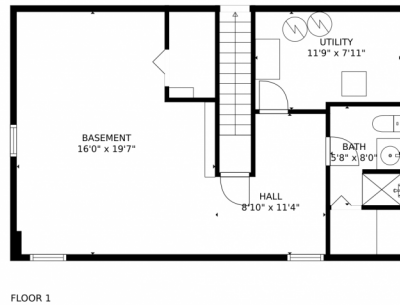

187 South Dearborn Circle, Aurora, CO 80012 – Lower Level

GROSS INTERNAL AREA
Below Ground: 517 sq. ft, FLOOR 2: 1279 sq. ft, FLOOR 3: 363 sq. ft
EXCLUDED AREAS: UTILITY: 89 sq. ft, PORCH: 20 sq. ft, DECK: 188 sq. ft,
OPEN TO BELOW: 423 sq. ft
TOTAL: 2159 sq. ft
MEASUREMENTS CALCULATED BY V1Photos.com ARE DEEMED HIGHLY RELIABLE BUT NOT GUARANTEED.

187 South Dearborn Circle, Aurora, CO 80012 – Main Level

GROSS INTERNAL AREA
Below Ground: 517 sq. ft, FLOOR 2: 1279 sq. ft, FLOOR 3: 363 sq. ft
EXCLUDED AREAS: UTILITY: 89 sq. ft, PORCH: 20 sq. ft, DECK: 188 sq. ft,
OPEN TO BELOW: 423 sq. ft
TOTAL: 2159 sq. ft
MEASUREMENTS CALCULATED BY V1Photos.COM ARE DEEMED HIGHLY RELIABLE BUT NOT GUARANTEED.

187 South Dearborn Circle, Aurora, CO 80012 – Upper Level

GROSS INTERNAL AREA
Below Ground: 517 sq. ft, FLOOR 2: 1279 sq. ft, FLOOR 3: 363 sq. ft
EXCLUDED AREAS: UTILITY: 89 sq. ft, PORCH: 20 sq. ft, DECK: 188 sq. ft,
OPEN TO BELOW: 423 sq. ft
TOTAL: 2159 sq. ft
MEASUREMENTS CALCULATED BY V1Photos.COM ARE DEEMED HIGHLY RELIABLE BUT NOT GUARANTEED.

GROSS INTERNAL AREA
Below Ground: 517 sq. ft, FLOOR 2: 1279 sq. ft, FLOOR 3: 363 sq. ft
EXCLUDED AREAS: UTILITY: 89 sq. ft, PORCH: 20 sq. ft, DECK: 188 sq. ft,
OPEN TO BELOW: 423 sq. ft
TOTAL: 2159 sq. ft
MEASUREMENTS CALCULATED BY V1Photos.COM ARE DEEMED HIGHLY RELIABLE BUT NOT GUARANTEED.