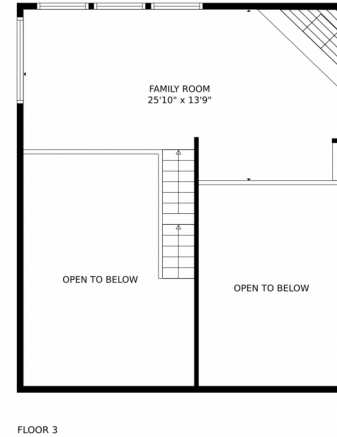

187 South Dearborn Circle, Aurora, CO 80012 – Lower Level

GROSS INTERNAL AREA
Below Ground: 517 sq. ft, FLOOR 2: 1279 sq. ft, FLOOR 3: 363 sq. ft
EXCLUDED AREAS: UTILITY: 89 sq. ft, PORCH: 20 sq. ft, DECK: 188 sq. ft,
OPEN TO BELOW: 423 sq. ft
TOTAL: 2159 sq. ft
MEASUREMENTS CALCULATED BY V1Photos.com ARE DEEMED HIGHLY RELIABLE BUT NOT GUARANTEED.

187 South Dearborn Circle, Aurora, CO 80012 – Main Level

GROSS INTERNAL AREA
Below Ground: 517 sq. ft, FLOOR 2: 1279 sq. ft, FLOOR 3: 363 sq. ft
EXCLUDED AREAS: UTILITY: 89 sq. ft, PORCH: 20 sq. ft, DECK: 188 sq. ft,
OPEN TO BELOW: 423 sq. ft
TOTAL: 2159 sq. ft
MEASUREMENTS CALCULATED BY V1Photos.COM ARE DEEMED HIGHLY RELIABLE BUT NOT GUARANTEED.

187 South Dearborn Circle, Aurora, CO 80012 – Upper Level

GROSS INTERNAL AREA
Below Ground: 517 sq. ft, FLOOR 2: 1279 sq. ft, FLOOR 3: 363 sq. ft
EXCLUDED AREAS: UTILITY: 89 sq. ft, PORCH: 20 sq. ft, DECK: 188 sq. ft,
OPEN TO BELOW: 423 sq. ft
TOTAL: 2159 sq. ft
MEASUREMENTS CALCULATED BY V1Photos.COM ARE DEEMED HIGHLY RELIABLE BUT NOT GUARANTEED.

GROSS INTERNAL AREA
Below Ground: 517 sq. ft, FLOOR 2: 1279 sq. ft, FLOOR 3: 363 sq. ft
EXCLUDED AREAS: UTILITY: 89 sq. ft, PORCH: 20 sq. ft, DECK: 188 sq. ft,
OPEN TO BELOW: 423 sq. ft
TOTAL: 2159 sq. ft
MEASUREMENTS CALCULATED BY V1Photos.COM ARE DEEMED HIGHLY RELIABLE BUT NOT GUARANTEED.