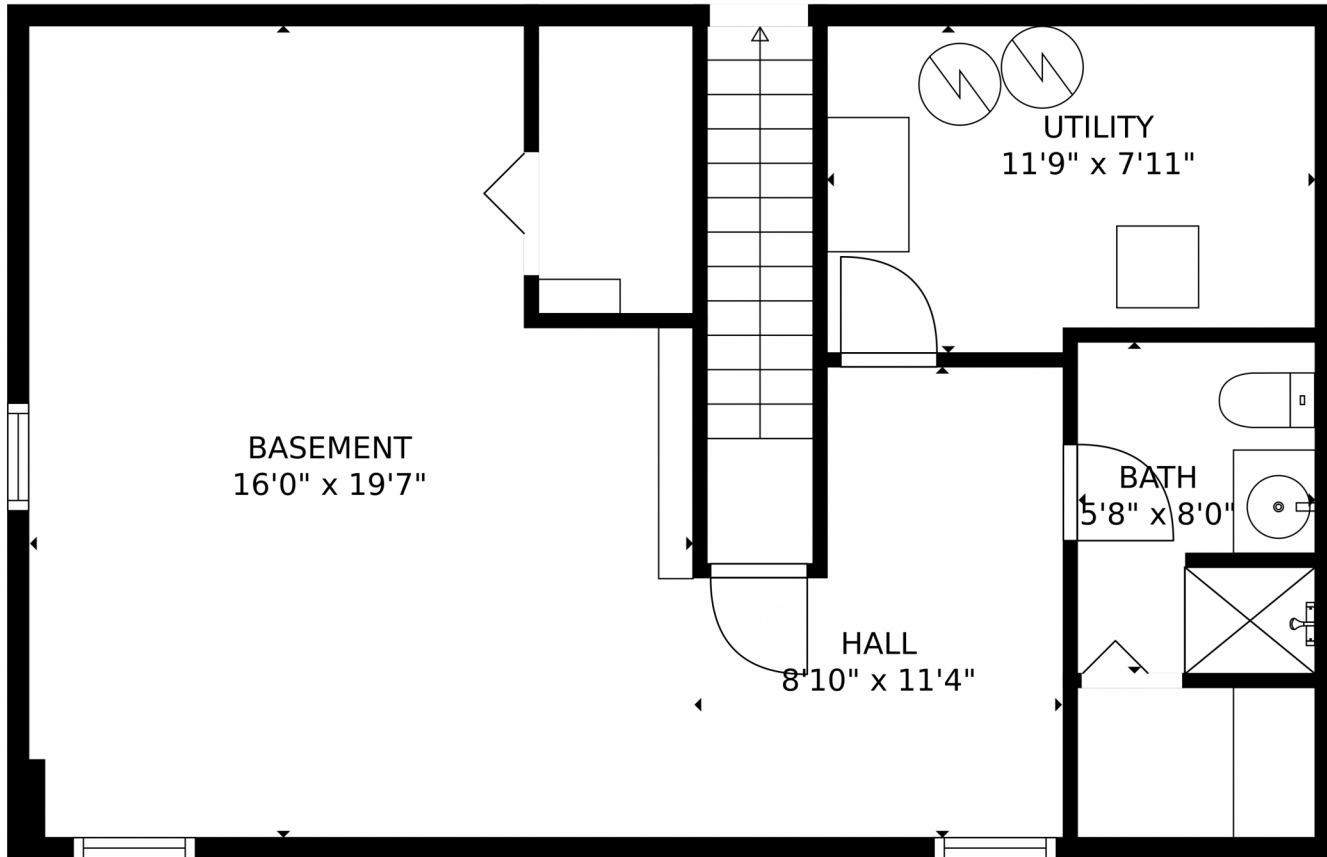

187 South Dearborn Circle, Aurora, CO 80012 – Lower Level

GROSS INTERNAL AREA
Below Ground: 517 sq. ft, FLOOR 2: 1279 sq. ft, FLOOR 3: 363 sq. ft
EXCLUDED AREAS: UTILITY: 89 sq. ft, PORCH: 20 sq. ft, DECK: 188 sq. ft,
OPEN TO BELOW: 423 sq. ft
TOTAL: 2159 sq. ft
MEASUREMENTS CALCULATED BY V1Photos.com ARE DEEMED HIGHLY RELIABLE BUT NOT GUARANTEED.

187 South Dearborn Circle, Aurora, CO 80012 – Main Level

GROSS INTERNAL AREA
Below Ground: 517 sq. ft, FLOOR 2: 1279 sq. ft, FLOOR 3: 363 sq. ft
EXCLUDED AREAS: UTILITY: 89 sq. ft, PORCH: 20 sq. ft, DECK: 188 sq. ft,
OPEN TO BELOW: 423 sq. ft
TOTAL: 2159 sq. ft
MEASUREMENTS CALCULATED BY V1Photos.COM ARE DEEMED HIGHLY RELIABLE BUT NOT GUARANTEED.

187 South Dearborn Circle, Aurora, CO 80012 – Upper Level

GROSS INTERNAL AREA
Below Ground: 517 sq. ft, FLOOR 2: 1279 sq. ft, FLOOR 3: 363 sq. ft
EXCLUDED AREAS: UTILITY: 89 sq. ft, PORCH: 20 sq. ft, DECK: 188 sq. ft,
OPEN TO BELOW: 423 sq. ft
TOTAL: 2159 sq. ft
MEASUREMENTS CALCULATED BY V1Photos.COM ARE DEEMED HIGHLY RELIABLE BUT NOT GUARANTEED.

GROSS INTERNAL AREA
Below Ground: 517 sq. ft, FLOOR 2: 1279 sq. ft, FLOOR 3: 363 sq. ft
EXCLUDED AREAS: UTILITY: 89 sq. ft, PORCH: 20 sq. ft, DECK: 188 sq. ft,
OPEN TO BELOW: 423 sq. ft
TOTAL: 2159 sq. ft
MEASUREMENTS CALCULATED BY V1Photos.COM ARE DEEMED HIGHLY RELIABLE BUT NOT GUARANTEED.