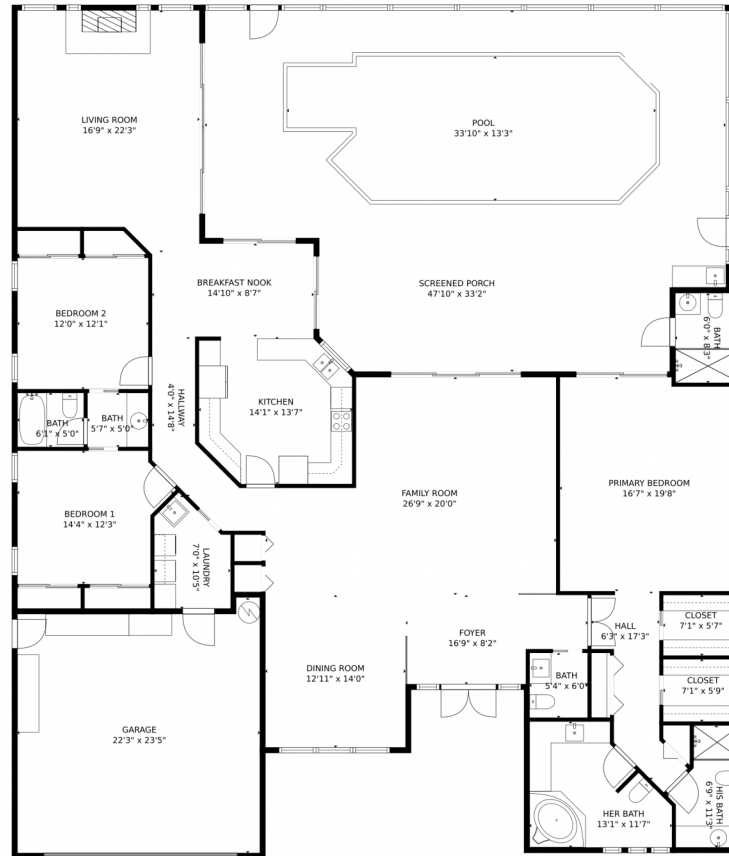

2196 DC Country Club Boulevard
 Deerfield Beach, FL 33442
COMMUNITY: Deer Creek

 Single Family

 3441 SQFT

 4 Beds

 3 Baths

Rachael Barach
 954-815-1418
 rachael@rachaelbarach.com
<https://www.therachaelbarachgroup.com/>

2196 DC Country Club Boulevard, Deerfield Beach, FL 33442 – All levels

GROSS INTERNAL AREA
FLOOR 1: 2822 sq. ft
EXCLUDED AREAS: GARAGE: 493 sq. ft, SCREENED PORCH: 1415 sq. ft
TOTAL: 2822 sq. ft
MEASUREMENTS CALCULATED BY V1Photos.COM ARE DEEMED HIGHLY RELIABLE BUT NOT GUARANTEED.