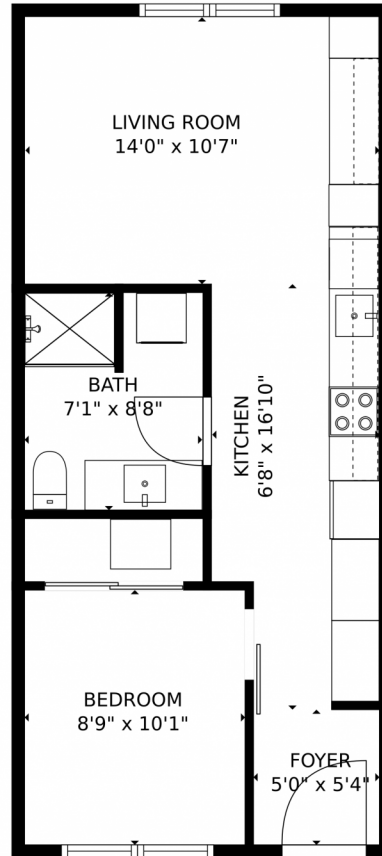

2120 North Downing Street, Denver, CO 80205 – Main Level

GROSS INTERNAL AREA
FLOOR 1: 462 sq. ft
TOTAL: 462 sq. ft

Disclaimer: Sizes and Dimensions are Approximate, Actual May Vary.

Taylor Haas
303-665-7368
taylorh@coloradorpm.com
<https://www.coloradorpm.com/available-rental-properties-denver>