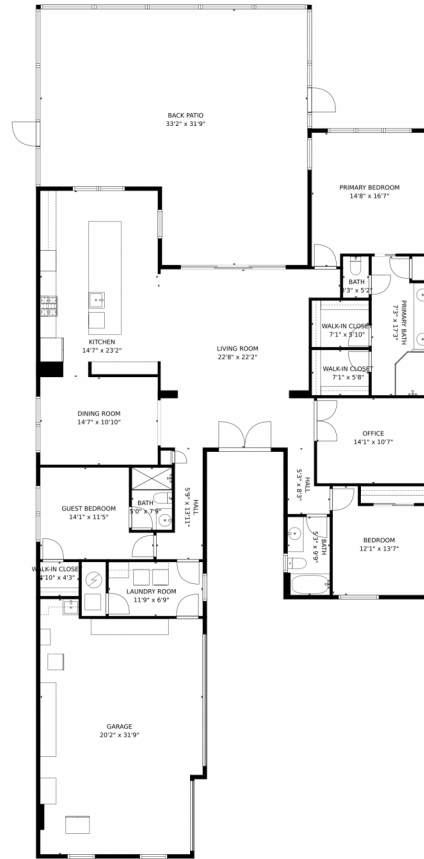

GROSS INTERNAL AREA
FLOOR 1: 3111 sq. ft
EXCLUDED AREAS: GARAGE: 588 sq. ft
TOTAL: 3111 sq. ft

Disclaimer: Sizes and Dimensions are Approximate, Actual May Vary.

Anthony Nastase
954-775-5165
anthony@tropicalspringsrealty.com

Scan code
for more
property
details