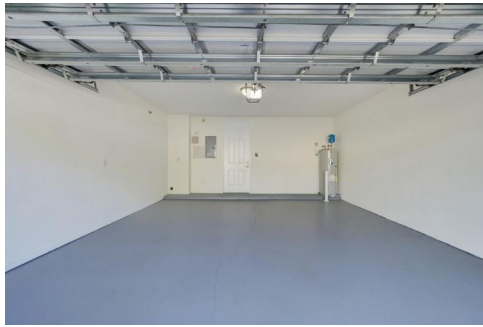

106 South Longport Circle  
Delray Beach, FL 33444

Condominium

1814 SQFT

**Emy DelMonaco**  
561-543-1575  
emydelmonaco@icloud.com

Scan code  
for more  
property  
details