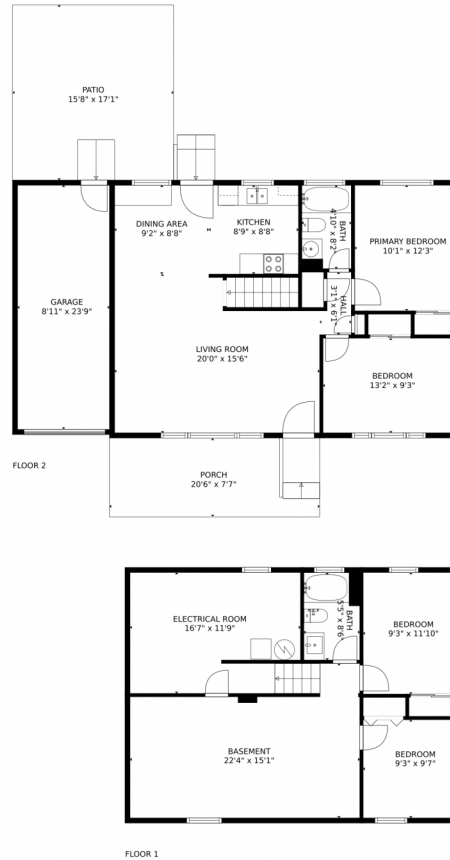

Jordan Kermes

952-956-2958

jkermes@wedgewoodhomesrealty.com

<https://colorado.wedgewoodhomesrealty.com>

Scan code
for more
property
details

GROSS INTERNAL AREA
Below Ground: 564 sq. ft. FLOOR 2: 808 sq. ft.
EXCLUDED AREAS: ELECTRICAL ROOM: 201 sq. ft. GARAGE: 213 sq. ft. PORCH: 157 sq. ft.
PATIO: 268 sq. ft.
TOTAL: 1372 sq. ft.
MEASUREMENTS CALCULATED BY V1Photos.com ARE DEEMED HIGHLY RELIABLE BUT NOT GUARANTEED.

121 Cornell Street, Colorado Springs, CO 80911 – Main Level

GROSS INTERNAL AREA
Below Ground: 564 sq. ft. FLOOR 2: 808 sq. ft.
EXCLUDED AREAS: ELECTRICAL ROOM: 201 sq. ft. GARAGE: 213 sq. ft. PORCH: 157 sq. ft.
PATIO: 268 sq. ft.
TOTAL: 1372 sq. ft.
MEASUREMENTS CALCULATED BY V1Photos.COM ARE DEEMED HIGHLY RELIABLE BUT NOT GUARANTEED.

Disclaimer: Sizes and Dimensions are Approximate, Actual May Vary.

Jordan Kermes

952-956-2958

jkermes@wedgewoodhomesrealty.com

<https://colorado.wedgewoodhomesrealty.com>

Scan code
for more
property
details

121 Cornell Street, Colorado Springs, CO 80911 – All Levels

GROSS INTERNAL AREA
Below Ground: 564 sq. ft, FLOOR 2: 808 sq. ft
EXCLUDED AREAS: ELECTRICAL ROOM: 201 sq. ft, GARAGE: 213 sq. ft, PORCH: 157 sq. ft.
PATIO: 268 sq. ft
TOTAL: 1372 sq. ft
MEASUREMENTS CALCULATED BY V1Photos.com ARE DEEMED HIGHLY RELIABLE BUT NOT GUARANTEED.