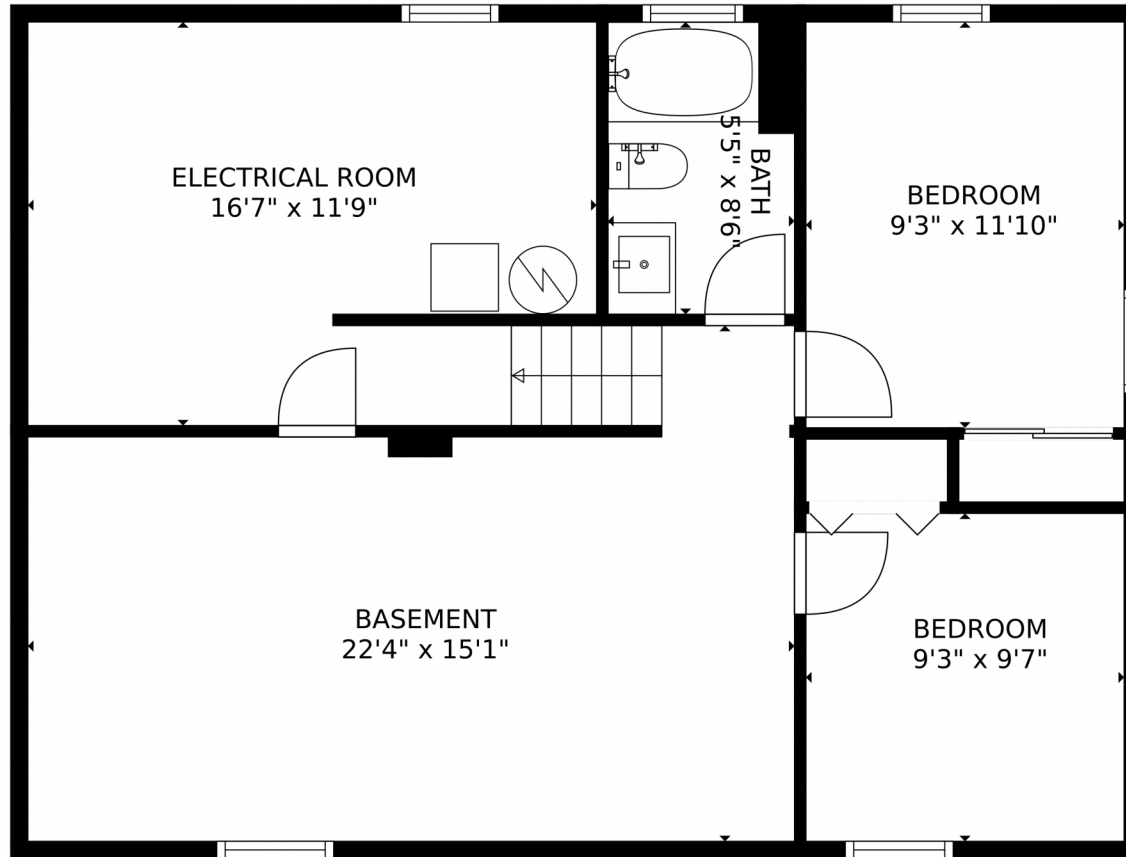

Jordan Kermes

952-956-2958

jkermes@wedgewoodhomesrealty.com

<https://colorado.wedgewoodhomesrealty.com>

Scan code
for more
property
details

GROSS INTERNAL AREA
Below Ground: 564 sq. ft. FLOOR 2: 808 sq. ft.
EXCLUDED AREAS: ELECTRICAL ROOM: 201 sq. ft. GARAGE: 213 sq. ft. PORCH: 157 sq. ft.
PATIO: 268 sq. ft.
TOTAL: 1372 sq. ft.
MEASUREMENTS CALCULATED BY V1Photos.com ARE DEEMED HIGHLY RELIABLE BUT NOT GUARANTEED.

121 Cornell Street, Colorado Springs, CO 80911 – Main Level

GROSS INTERNAL AREA
Below Ground: 564 sq. ft. FLOOR 2: 808 sq. ft.
EXCLUDED AREAS: ELECTRICAL ROOM: 201 sq. ft. GARAGE: 213 sq. ft. PORCH: 157 sq. ft.
PATIO: 268 sq. ft.
TOTAL: 1372 sq. ft.
MEASUREMENTS CALCULATED BY V1Photos.COM ARE DEEMED HIGHLY RELIABLE BUT NOT GUARANTEED.