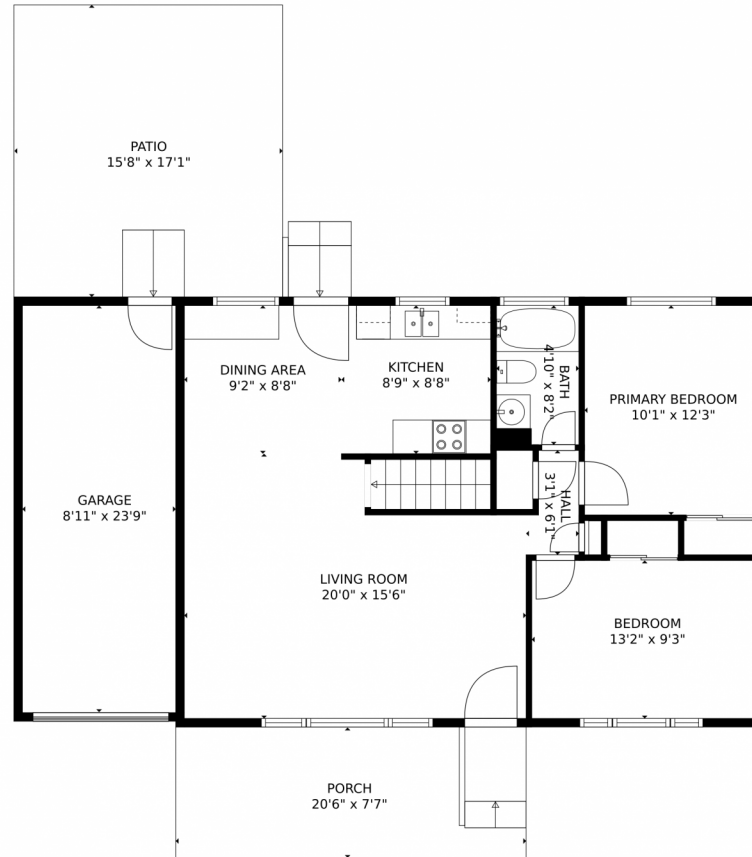

Jordan Kermes

952-956-2958

jkermes@wedgewoodhomesrealty.com

<https://colorado.wedgewoodhomesrealty.com>

Scan code
for more
property
details

GROSS INTERNAL AREA
Below Ground: 564 sq. ft. FLOOR 2: 808 sq. ft.
EXCLUDED AREAS: ELECTRICAL ROOM: 201 sq. ft. GARAGE: 213 sq. ft. PORCH: 157 sq. ft.
PATIO: 268 sq. ft.
TOTAL: 1372 sq. ft.
MEASUREMENTS CALCULATED BY V1Photos.com ARE DEEMED HIGHLY RELIABLE BUT NOT GUARANTEED.

Disclaimer: Sizes and Dimensions are Approximate, Actual May Vary.

Jordan Kermes

952-956-2958

jkermes@wedgewoodhomesrealty.com

<https://colorado.wedgewoodhomesrealty.com>

Scan code
for more
property
details

121 Cornell Street, Colorado Springs, CO 80911 – Main Level

GROSS INTERNAL AREA
Below Ground: 564 sq. ft. FLOOR 2: 808 sq. ft.
EXCLUDED AREAS: ELECTRICAL ROOM: 201 sq. ft. GARAGE: 213 sq. ft. PORCH: 157 sq. ft.
PATIO: 268 sq. ft.
TOTAL: 1372 sq. ft.
MEASUREMENTS CALCULATED BY V1Photos.COM ARE DEEMED HIGHLY RELIABLE BUT NOT GUARANTEED.