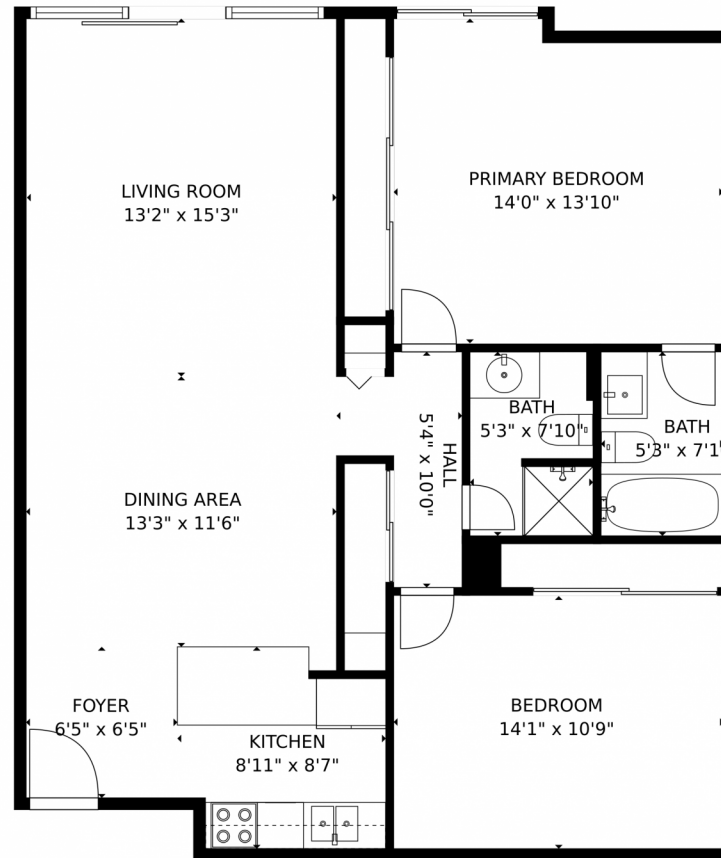

 Single Family

 1050 SQFT

 2 Beds

 1 Baths

**Taylor Haas**  
303-665-7368  
taylorh@coloradorpm.com  
<https://www.coloradorpm.com/available-rental-properties-denv>

8060 East Girard Avenue, Denver, CO 80231 – Main Level

GROSS INTERNAL AREA  
FLOOR 1: 1025 sq. ft  
TOTAL: 1025 sq. ft  
MEASUREMENTS CALCULATED BY V1Photos.com ARE DEEMED HIGHLY RELIABLE BUT NOT GUARANTEED.

Disclaimer: Sizes and Dimensions are Approximate, Actual May Vary.