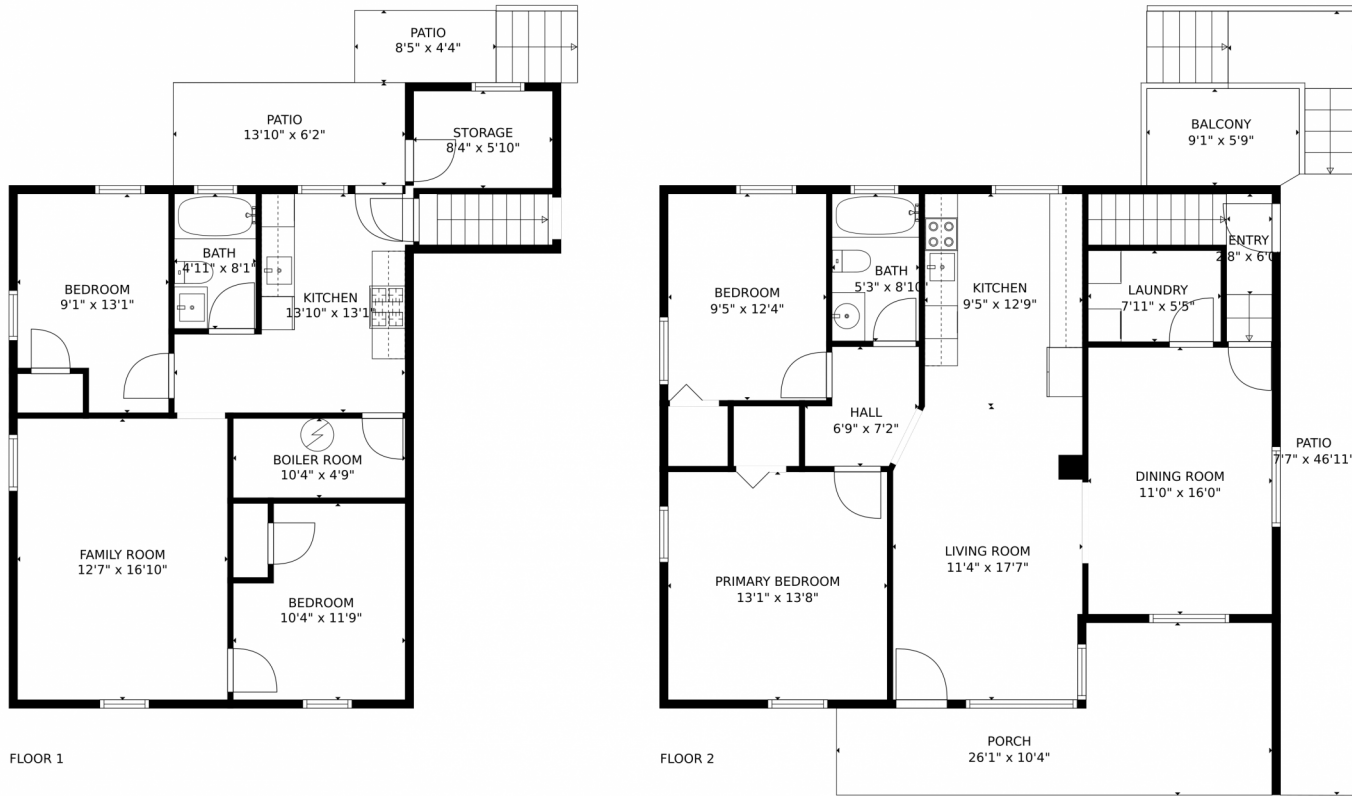

# 5355 Newton Street, Denver, CO 80221 – Main Unit

GROSS INTERNAL AREA  
Below Ground: 683 sq. ft, FLOOR 2: 1035 sq. ft  
EXCLUDED AREAS: BOILER ROOM: 49 sq. ft, STORAGE: 48 sq. ft, PATIO: 341 sq. ft,  
PORCH: 192 sq. ft, BALCONY: 53 sq. ft  
TOTAL: 1718 sq. ft  
MEASUREMENTS CALCULATED BY V1Photos.COM ARE DEEMED HIGHLY RELIABLE BUT NOT GUARANTEED.

# 5355 Newton Street, Denver, CO 80221 – Lower Unit

GROSS INTERNAL AREA  
Below Ground: 683 sq. ft, FLOOR 2: 1035 sq. ft  
EXCLUDED AREAS: BOILER ROOM: 49 sq. ft, STORAGE: 48 sq. ft, PATIO: 341 sq. ft,  
PORCH: 192 sq. ft, BALCONY: 53 sq. ft  
TOTAL: 1718 sq. ft  
MEASUREMENTS CALCULATED BY V1Photos.COM ARE DEEMED HIGHLY RELIABLE BUT NOT GUARANTEED.

# 5355 Newton Street, Denver, CO 80221 – All Floors

GROSS INTERNAL AREA  
Below Ground: 683 sq. ft, FLOOR 2: 1035 sq. ft.  
EXCLUDED AREAS: BOILER ROOM: 49 sq. ft, STORAGE: 48 sq. ft, PATIO: 341 sq. ft.  
PORCH: 192 sq. ft, BALCONY: 53 sq. ft.  
TOTAL: 1718 sq. ft  
MEASUREMENTS CALCULATED BY V1Photos.com ARE DEEMED HIGHLY RELIABLE BUT NOT GUARANTEED.