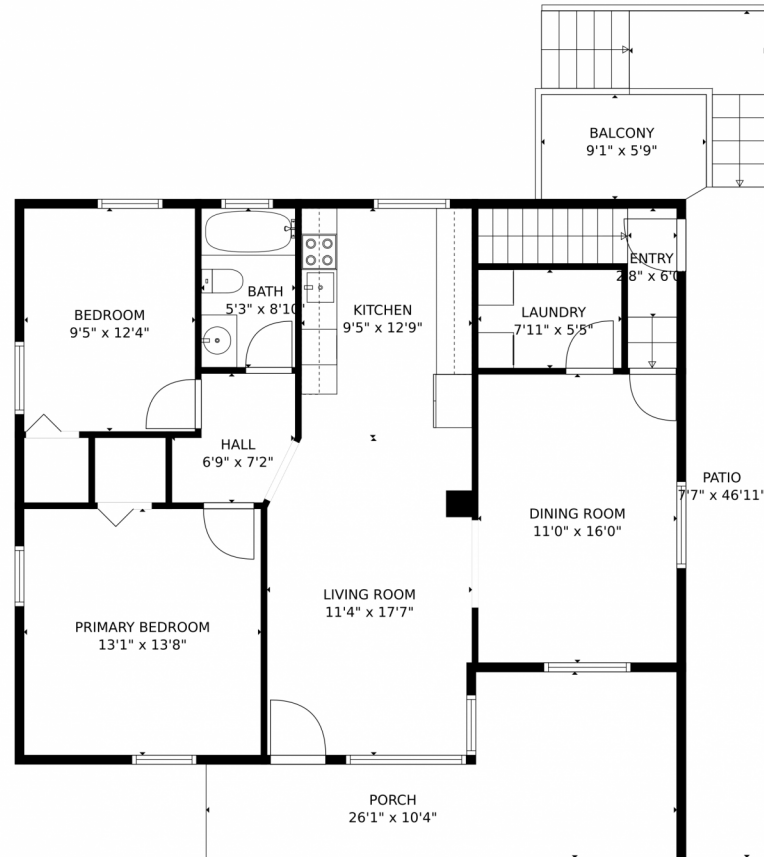

Single Family

1872 SQFT

4 Beds

2 Baths

**Taylor Haas**  
 303-665-7368  
 taylorh@coloradorpm.com  
<https://www.coloradorpm.com/available-rental-properties-denver>

# 5355 Newton Street, Denver, CO 80221 – Main Unit

GROSS INTERNAL AREA  
Below Ground: 683 sq. ft, FLOOR 2: 1035 sq. ft  
EXCLUDED AREAS: BOILER ROOM: 49 sq. ft, STORAGE: 48 sq. ft, PATIO: 341 sq. ft,  
PORCH: 192 sq. ft, BALCONY: 53 sq. ft  
TOTAL: 1718 sq. ft  
MEASUREMENTS CALCULATED BY V1Photos.COM ARE DEEMED HIGHLY RELIABLE BUT NOT GUARANTEED.

# 5355 Newton Street, Denver, CO 80221 – Lower Unit

GROSS INTERNAL AREA  
Below Ground: 683 sq. ft, FLOOR 2: 1035 sq. ft  
EXCLUDED AREAS: BOILER ROOM: 49 sq. ft, STORAGE: 48 sq. ft, PATIO: 341 sq. ft,  
PORCH: 192 sq. ft, BALCONY: 53 sq. ft  
TOTAL: 1718 sq. ft  
MEASUREMENTS CALCULATED BY V1Photos.COM ARE DEEMED HIGHLY RELIABLE BUT NOT GUARANTEED.

# 5355 Newton Street, Denver, CO 80221 – All Floors

GROSS INTERNAL AREA  
Below Ground: 683 sq. ft, FLOOR 2: 1035 sq. ft.  
EXCLUDED AREAS: BOILER ROOM: 49 sq. ft, STORAGE: 48 sq. ft, PATIO: 341 sq. ft.  
PORCH: 192 sq. ft, BALCONY: 53 sq. ft.  
TOTAL: 1718 sq. ft  
MEASUREMENTS CALCULATED BY V1Photos.com ARE DEEMED HIGHLY RELIABLE BUT NOT GUARANTEED.