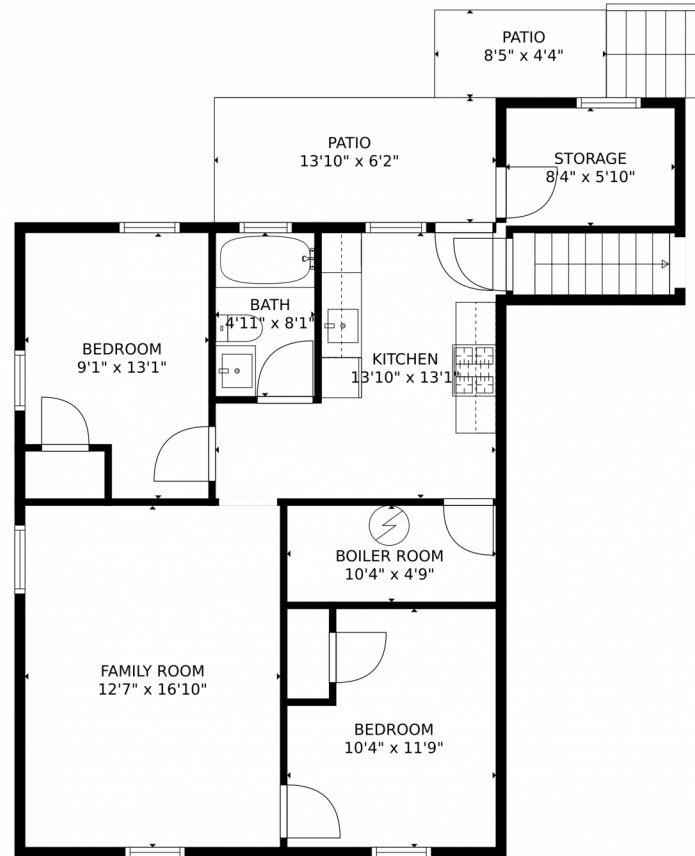

# 5355 Newton Street, Denver, CO 80221 – Main Unit

GROSS INTERNAL AREA  
Below Ground: 683 sq. ft, FLOOR 2: 1035 sq. ft  
EXCLUDED AREAS: BOILER ROOM: 49 sq. ft, STORAGE: 48 sq. ft, PATIO: 341 sq. ft,  
PORCH: 192 sq. ft, BALCONY: 53 sq. ft  
TOTAL: 1718 sq. ft  
MEASUREMENTS CALCULATED BY V1Photos.COM ARE DEEMED HIGHLY RELIABLE BUT NOT GUARANTEED.

# 5355 Newton Street, Denver, CO 80221 – Lower Unit

GROSS INTERNAL AREA  
Below Ground: 683 sq. ft, FLOOR 2: 1035 sq. ft  
EXCLUDED AREAS: BOILER ROOM: 49 sq. ft, STORAGE: 48 sq. ft, PATIO: 341 sq. ft,  
PORCH: 192 sq. ft, BALCONY: 53 sq. ft  
TOTAL: 1718 sq. ft  
MEASUREMENTS CALCULATED BY V1Photos.COM ARE DEEMED HIGHLY RELIABLE BUT NOT GUARANTEED.

# 5355 Newton Street, Denver, CO 80221 – All Floors

GROSS INTERNAL AREA  
Below Ground: 683 sq. ft, FLOOR 2: 1035 sq. ft.  
EXCLUDED AREAS: BOILER ROOM: 49 sq. ft, STORAGE: 48 sq. ft, PATIO: 341 sq. ft.  
PORCH: 192 sq. ft, BALCONY: 53 sq. ft.  
TOTAL: 1718 sq. ft  
MEASUREMENTS CALCULATED BY V1Photos.com ARE DEEMED HIGHLY RELIABLE BUT NOT GUARANTEED.