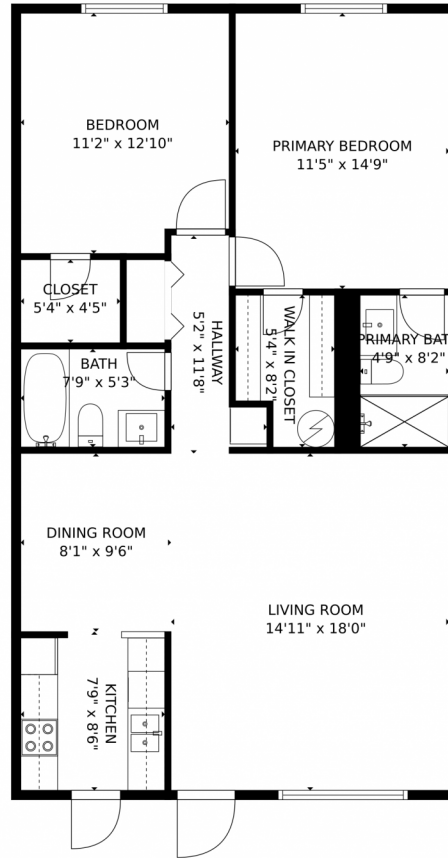

2020 Northeast 56th Street, Fort Lauderdale, FL 33308 – All Levels

GROSS INTERNAL AREA
FLOOR 1: 954 sq. ft
TOTAL: 954 sq. ft

Disclaimer: Sizes and Dimensions are Approximate, Actual May Vary.

Rachael Barach

954-815-1418

rachael@rachaelbarach.com

<https://www.therachaelbarachgroup.com/>

Scan code
for more
property
details