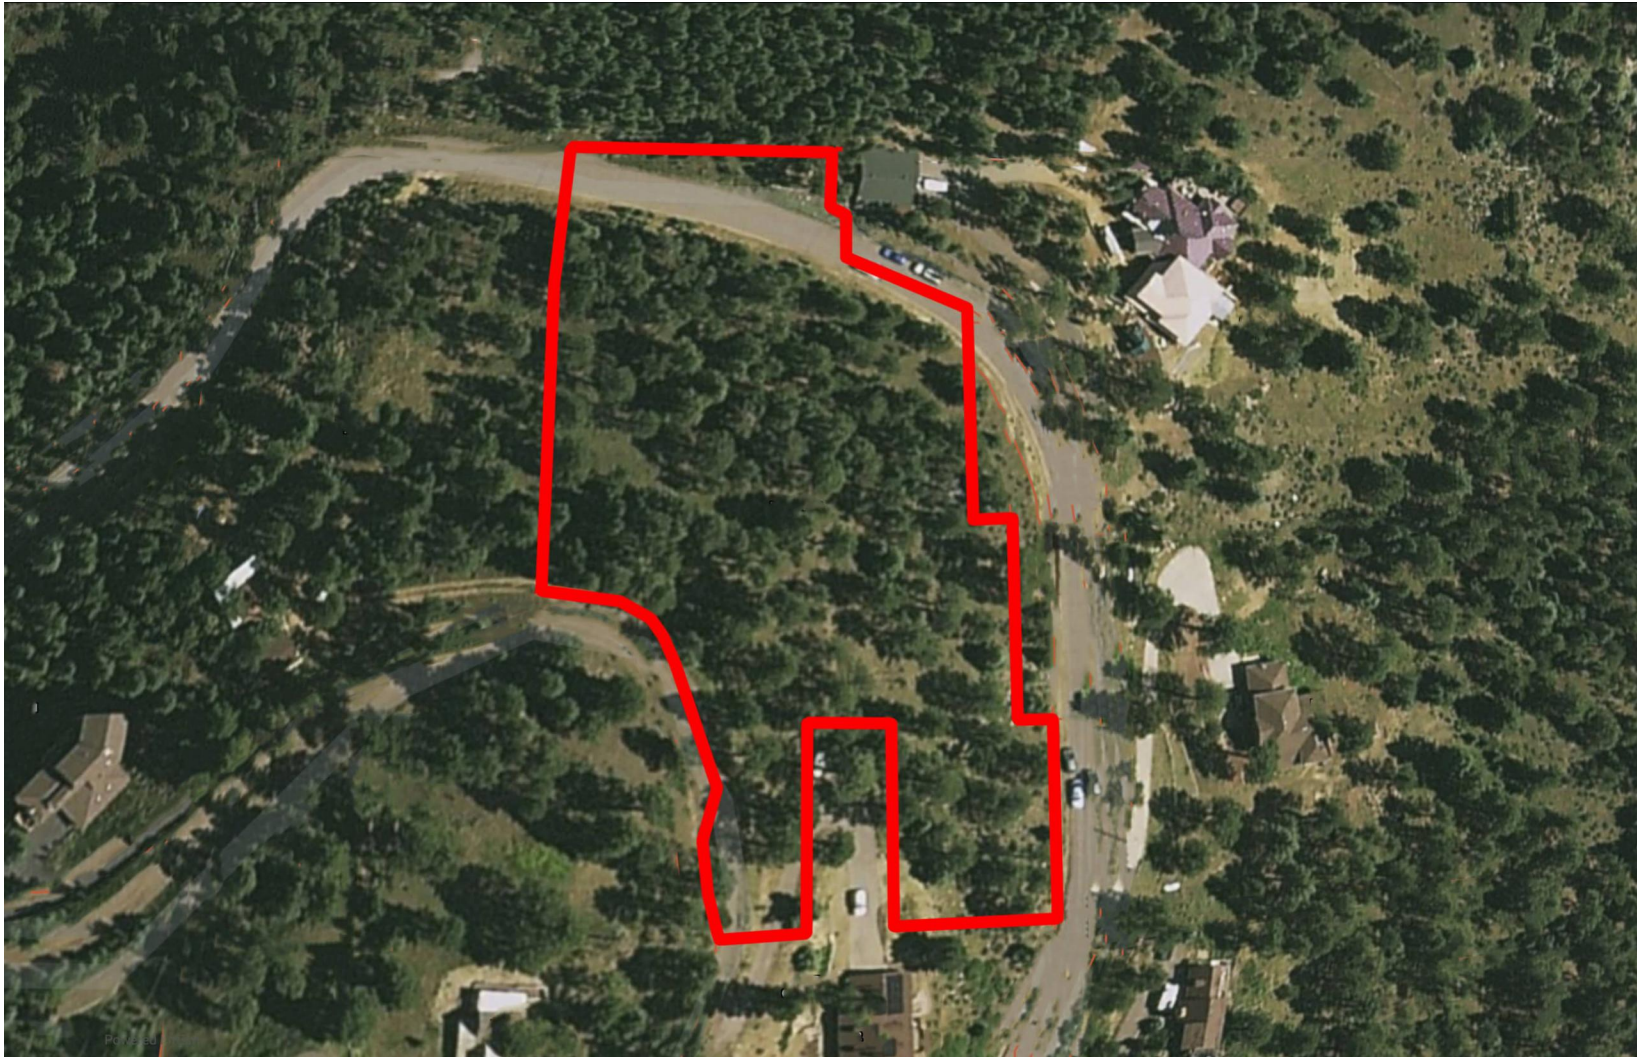

Vacant Land

2 Acre

Mark Aalund
303-518-9593
mark@madisonprops.com

Scan code
for more
property
details

Disclaimer: Sizes and Dimensions are Approximate, Actual May Vary.

Mark Aalund
303-518-9593
mark@madisonprops.com