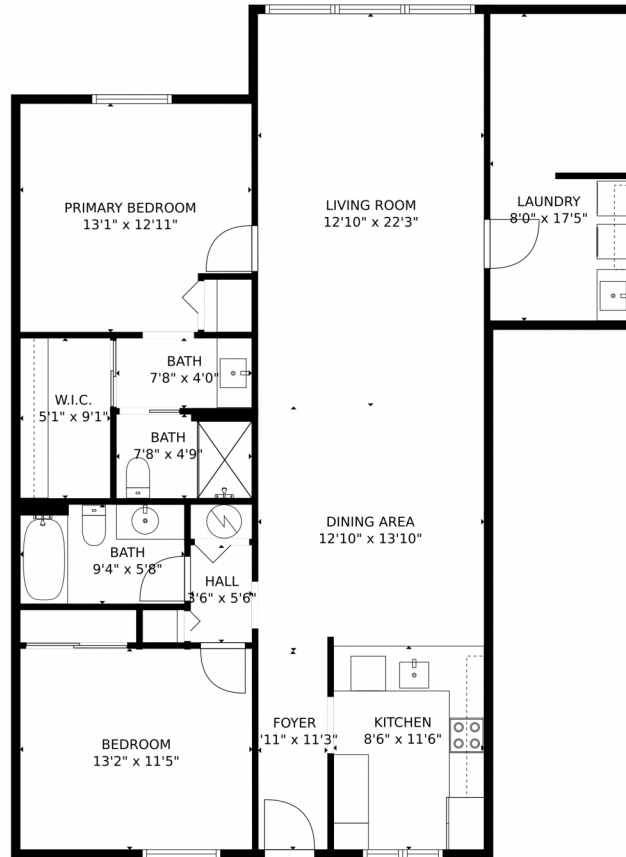

6061 Balboa Circle, Boca Raton, FL 33433 – Main Floor

GROSS INTERNAL AREA
FLOOR 1: 1321 sq. ft
TOTAL: 1321 sq. ft

Disclaimer: Sizes and Dimensions are Approximate, Actual May Vary.

Bryan Jones
954-806-4133
BryanHJones@gmail.com