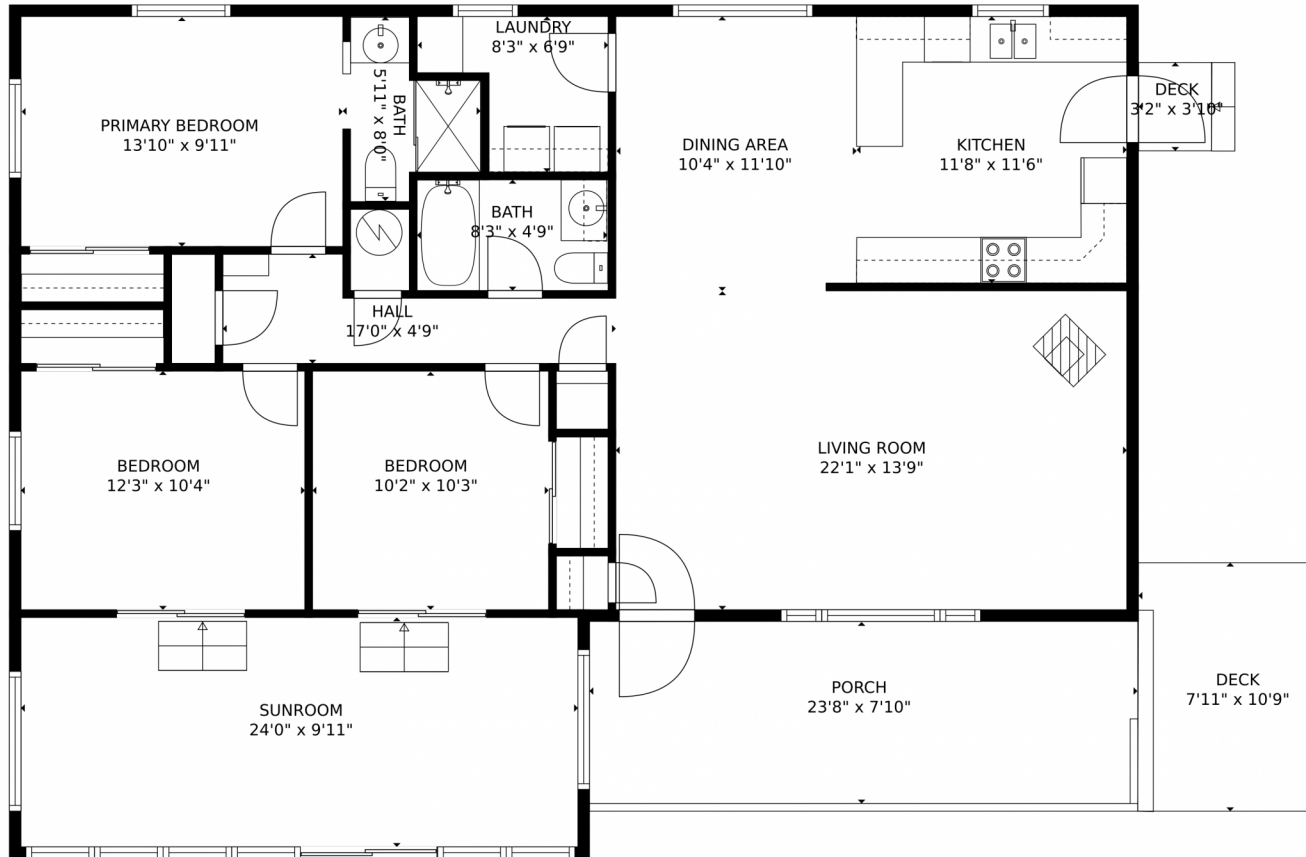

 Single Family  1545 SQFT  3 Beds  2 Baths  1 Acre

PROPERTY DETAILS

Mountain Serenity on 1 Acre

Matt Bachus
720-644-9363
matt@tuppersteam.com

25 Mesa Court, Bailey, CO 80421 – Main Level

GROSS INTERNAL AREA
FLOOR 1: 1230 sq. ft.
EXCLUDED AREAS: DECK: 97 sq. ft., PORCH: 186 sq. ft., SUNROOM: 188 sq. ft.
UNDEFINED: 50 sq. ft.
TOTAL: 1230 sq. ft.
MEASUREMENTS CALCULATED BY V1Photos.com ARE DEEMED HIGHLY RELIABLE BUT NOT GUARANTEED.

Disclaimer: Sizes and Dimensions are Approximate, Actual May Vary.

Matt Bachus
720-644-9363
matt@tuppersteam.com