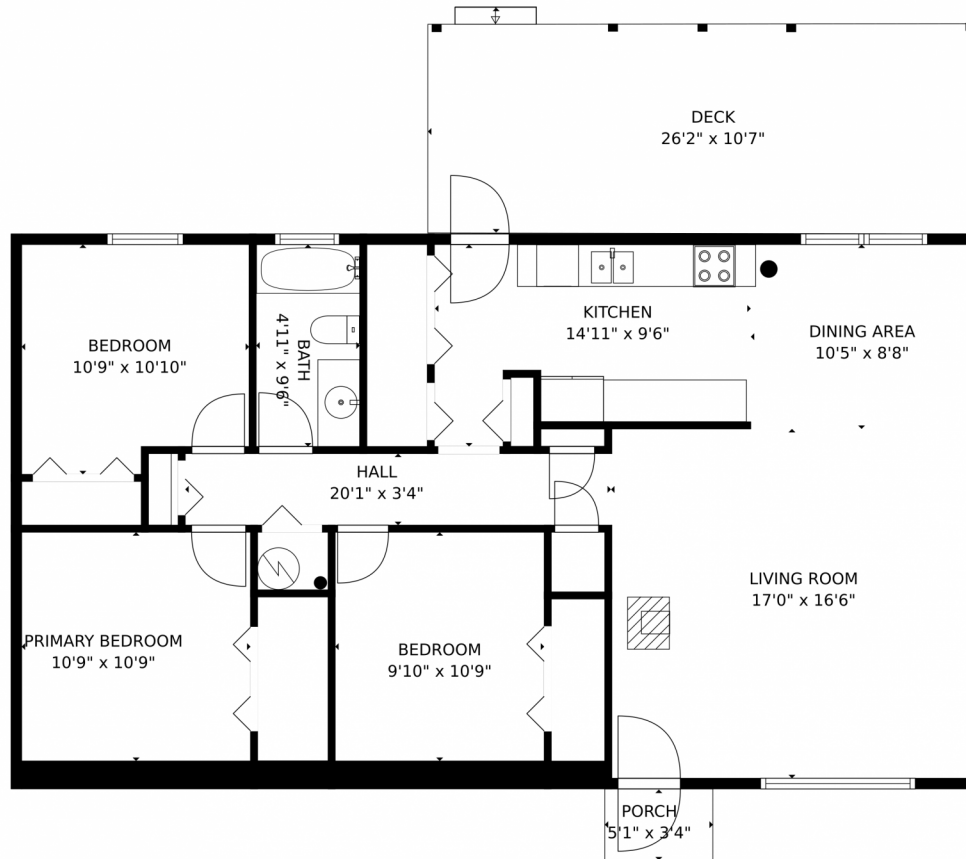

 Single Family

 1104 SQFT

 3 Beds

 1 Baths

Taylor Haas
303-665-7368
taylorh@coloradorpm.com
<https://www.coloradorpm.com/available-rental-properties-denver>

264 Washington Street, Monument, CO 80132 – Main Level

GROSS INTERNAL AREA
FLOOR 1: 1128 sq. ft
EXCLUDED AREAS: DECK: 261 sq. ft, PORCH: 17 sq. ft
TOTAL: 1128 sq. ft
MEASUREMENTS CALCULATED BY V1Photos.com ARE DEEMED HIGHLY RELIABLE BUT NOT GUARANTEED.

Disclaimer: Sizes and Dimensions are Approximate, Actual May Vary.