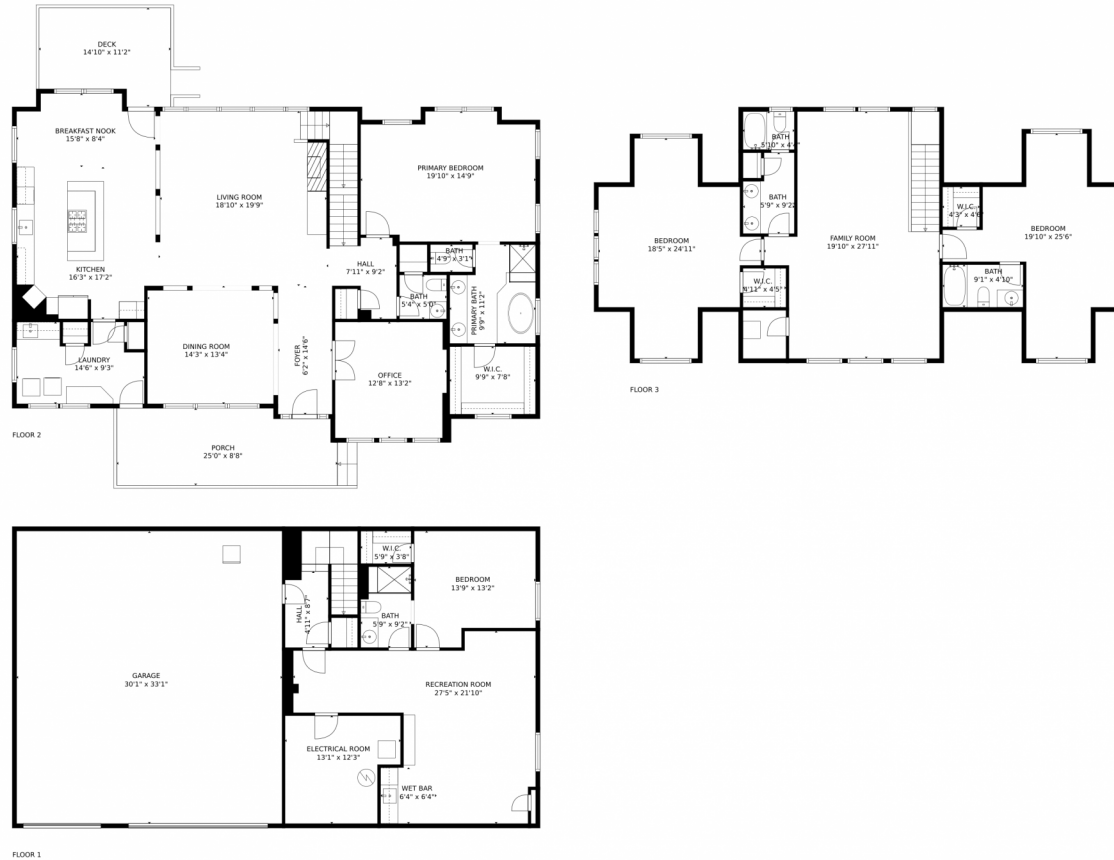

Single Family

3700 SQFT

Kristen Narlinger
720-371-2147
narlingerteam@madisonprops.com

Scan code
for more
property
details

1131 Forest Trails Drive, Castle Pines, CO 80108 – Main Level

GROSS INTERNAL AREA
Below Ground: 797 sq. ft, FLOOR 2: 2014 sq. ft, FLOOR 3: 1286 sq. ft
EXCLUDED AREAS: ELECTRICAL ROOM: 142 sq. ft, GARAGE: 995 sq. ft, DECK: 147 sq. ft,
PORCH: 207 sq. ft
TOTAL: 4097 sq. ft
MEASUREMENTS CALCULATED BY V1Photos.com ARE DEEMED HIGHLY RELIABLE BUT NOT GUARANTEED.

GROSS INTERNAL AREA
Below Ground: 797 sq. ft, FLOOR 2: 2014 sq. ft, FLOOR 3: 1286 sq. ft
EXCLUDED AREAS: ELECTRICAL ROOM: 142 sq. ft, GARAGE: 995 sq. ft, DECK: 147 sq. ft,
PORCH: 207 sq. ft
TOTAL: 4097 sq. ft
MEASUREMENTS CALCULATED BY V1Photos.COM ARE DEEMED HIGHLY RELIABLE BUT NOT GUARANTEED.

Disclaimer: Sizes and Dimensions are Approximate, Actual May Vary.

Kristen Narlinger
720-371-2147
narlingerteam@madisonprops.com

1131 Forest Trails Drive, Castle Pines, CO 80108 – Lower Level

GROSS INTERNAL AREA
Below Ground: 797 sq. ft, FLOOR 2: 2014 sq. ft, FLOOR 3: 1286 sq. ft
EXCLUDED AREAS: ELECTRICAL ROOM: 142 sq. ft, GARAGE: 995 sq. ft, DECK: 147 sq. ft,
PORCH: 207 sq. ft
TOTAL: 4097 sq. ft
MEASUREMENTS CALCULATED BY V1Photos.COM ARE DEEMED HIGHLY RELIABLE BUT NOT GUARANTEED.

Disclaimer: Sizes and Dimensions are Approximate, Actual May Vary.

Kristen Narlinger
720-371-2147
narlingerteam@madisonprops.com

1131 Forest Trails Drive, Castle Pines, CO 80108 – All Levels

GROSS INTERNAL AREA
 Below Ground: 797 sq. ft, FLOOR 2: 2014 sq. ft, FLOOR 3: 1286 sq. ft
 EXCLUDED AREAS: ELECTRICAL ROOM: 142 sq. ft, GARAGE: 995 sq. ft, DECK: 147 sq. ft,
 PORCH: 207 sq. ft
 TOTAL: 4097 sq. ft
 MEASUREMENTS CALCULATED BY V1Photos.COM ARE DEEMED HIGHLY RELIABLE BUT NOT GUARANTEED.