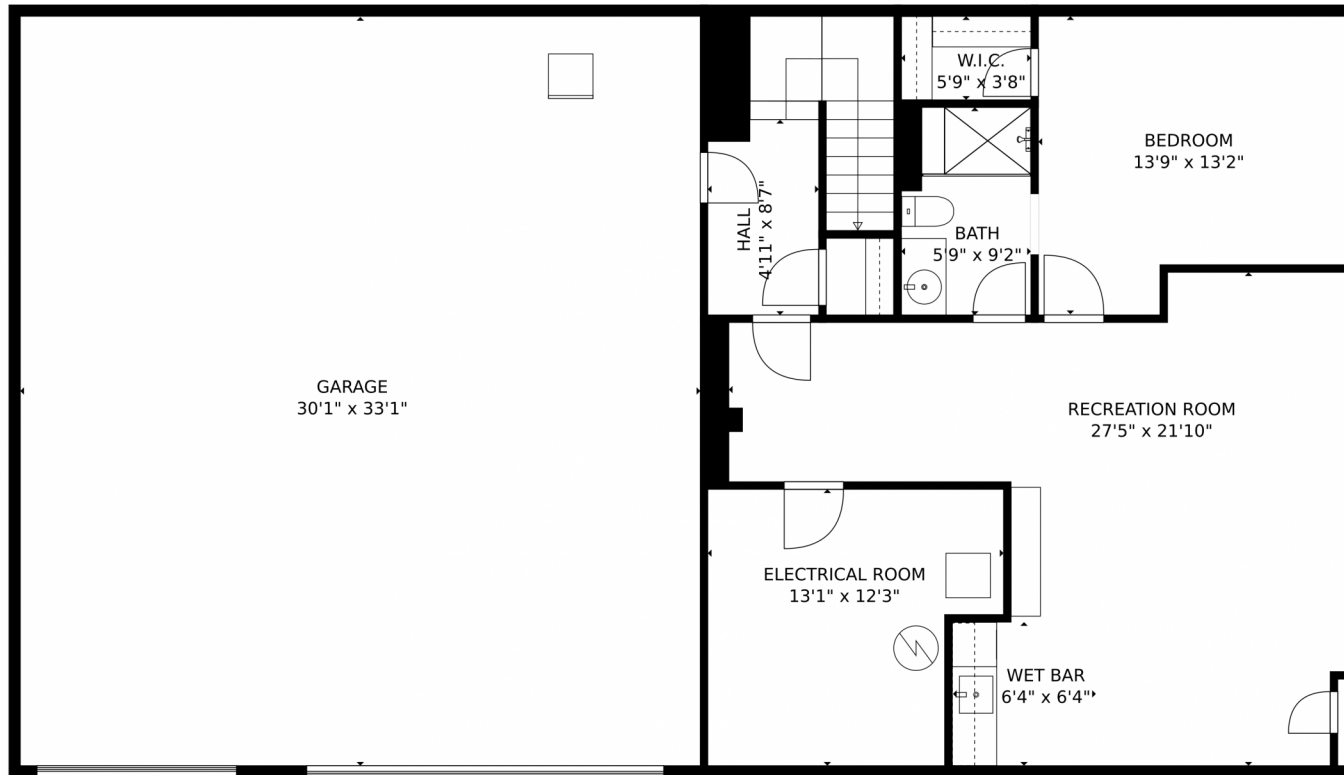

Single Family

3700 SQFT

Kristen Narlinger
720-371-2147
narlingerteam@madisonprops.com

Scan code
for more
property
details

1131 Forest Trails Drive, Castle Pines, CO 80108 – Main Level

GROSS INTERNAL AREA
Below Ground: 797 sq. ft, FLOOR 2: 2014 sq. ft, FLOOR 3: 1286 sq. ft
EXCLUDED AREAS: ELECTRICAL ROOM: 142 sq. ft, GARAGE: 995 sq. ft, DECK: 147 sq. ft,
PORCH: 207 sq. ft
TOTAL: 4097 sq. ft
MEASUREMENTS CALCULATED BY V1Photos.com ARE DEEMED HIGHLY RELIABLE BUT NOT GUARANTEED.

GROSS INTERNAL AREA
Below Ground: 797 sq. ft, FLOOR 2: 2014 sq. ft, FLOOR 3: 1286 sq. ft
EXCLUDED AREAS: ELECTRICAL ROOM: 142 sq. ft, GARAGE: 995 sq. ft, DECK: 147 sq. ft,
PORCH: 207 sq. ft
TOTAL: 4097 sq. ft
MEASUREMENTS CALCULATED BY V1Photos.COM ARE DEEMED HIGHLY RELIABLE BUT NOT GUARANTEED.

Disclaimer: Sizes and Dimensions are Approximate, Actual May Vary.

Kristen Narlinger
720-371-2147
narlingerteam@madisonprops.com

1131 Forest Trails Drive, Castle Pines, CO 80108 – Lower Level

GROSS INTERNAL AREA
Below Ground: 797 sq. ft, FLOOR 2: 2014 sq. ft, FLOOR 3: 1286 sq. ft
EXCLUDED AREAS: ELECTRICAL ROOM: 142 sq. ft, GARAGE: 995 sq. ft, DECK: 147 sq. ft,
PORCH: 207 sq. ft
TOTAL: 4097 sq. ft
MEASUREMENTS CALCULATED BY V1Photos.COM ARE DEEMED HIGHLY RELIABLE BUT NOT GUARANTEED.

Disclaimer: Sizes and Dimensions are Approximate, Actual May Vary.

Kristen Narlinger
720-371-2147
narlingerteam@madisonprops.com

1131 Forest Trails Drive, Castle Pines, CO 80108 – All Levels

GROSS INTERNAL AREA
 Below Ground: 797 sq. ft, FLOOR 2: 2014 sq. ft, FLOOR 3: 1286 sq. ft
 EXCLUDED AREAS: ELECTRICAL ROOM: 142 sq. ft, GARAGE: 995 sq. ft, DECK: 147 sq. ft,
 PORCH: 207 sq. ft
 TOTAL: 4097 sq. ft
 MEASUREMENTS CALCULATED BY V1Photos.COM ARE DEEMED HIGHLY RELIABLE BUT NOT GUARANTEED.