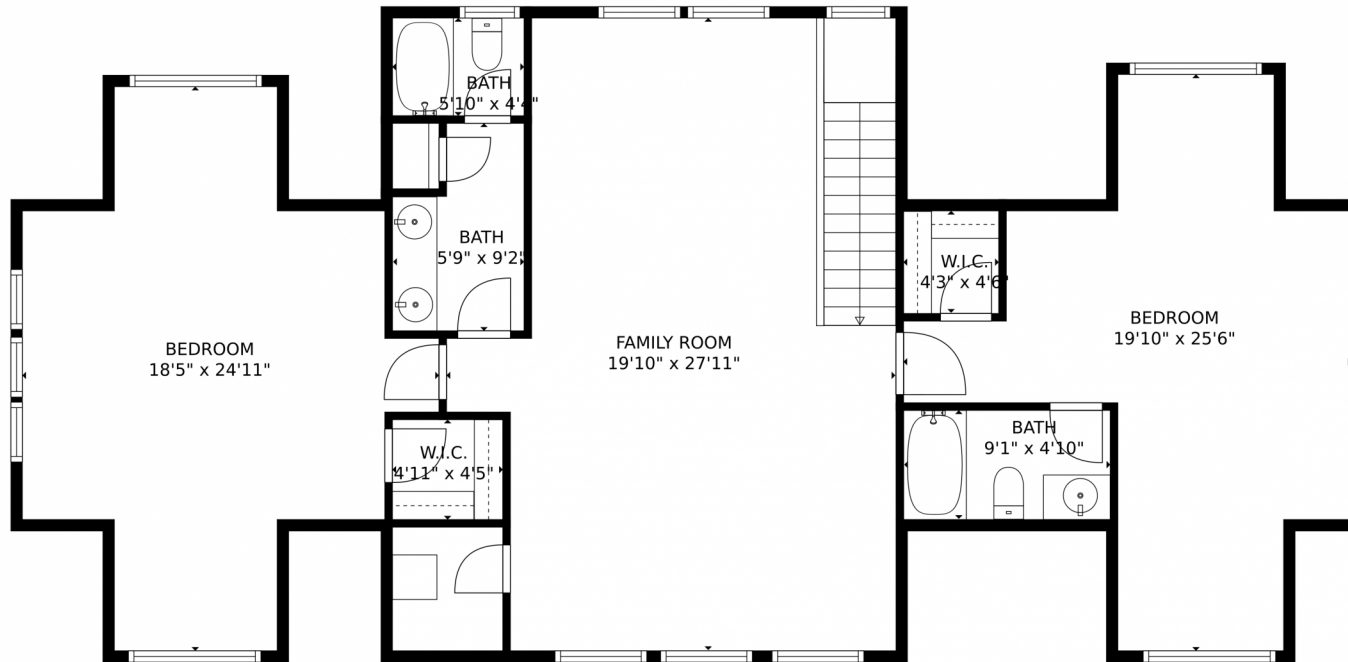

Single Family

3700 SQFT

Kristen Narlinger
720-371-2147
narlingerteam@madisonprops.com

Scan code
for more
property
details

1131 Forest Trails Drive, Castle Pines, CO 80108 – Main Level

GROSS INTERNAL AREA
Below Ground: 797 sq. ft, FLOOR 2: 2014 sq. ft, FLOOR 3: 1286 sq. ft
EXCLUDED AREAS: ELECTRICAL ROOM: 142 sq. ft, GARAGE: 995 sq. ft, DECK: 147 sq. ft,
PORCH: 207 sq. ft
TOTAL: 4097 sq. ft
MEASUREMENTS CALCULATED BY V1Photos.com ARE DEEMED HIGHLY RELIABLE BUT NOT GUARANTEED.

GROSS INTERNAL AREA
Below Ground: 797 sq. ft, FLOOR 2: 2014 sq. ft, FLOOR 3: 1286 sq. ft
EXCLUDED AREAS: ELECTRICAL ROOM: 142 sq. ft, GARAGE: 995 sq. ft, DECK: 147 sq. ft,
PORCH: 207 sq. ft
TOTAL: 4097 sq. ft
MEASUREMENTS CALCULATED BY V1Photos.COM ARE DEEMED HIGHLY RELIABLE BUT NOT GUARANTEED.

Disclaimer: Sizes and Dimensions are Approximate, Actual May Vary.

Kristen Narlinger
720-371-2147
narlingerteam@madisonprops.com

1131 Forest Trails Drive, Castle Pines, CO 80108 – Lower Level

GROSS INTERNAL AREA
Below Ground: 797 sq. ft, FLOOR 2: 2014 sq. ft, FLOOR 3: 1286 sq. ft
EXCLUDED AREAS: ELECTRICAL ROOM: 142 sq. ft, GARAGE: 995 sq. ft, DECK: 147 sq. ft,
PORCH: 207 sq. ft
TOTAL: 4097 sq. ft
MEASUREMENTS CALCULATED BY V1Photos.COM ARE DEEMED HIGHLY RELIABLE BUT NOT GUARANTEED.

Disclaimer: Sizes and Dimensions are Approximate, Actual May Vary.

Kristen Narlinger
720-371-2147
narlingerteam@madisonprops.com

1131 Forest Trails Drive, Castle Pines, CO 80108 – All Levels

GROSS INTERNAL AREA
 Below Ground: 797 sq. ft, FLOOR 2: 2014 sq. ft, FLOOR 3: 1286 sq. ft
 EXCLUDED AREAS: ELECTRICAL ROOM: 142 sq. ft, GARAGE: 995 sq. ft, DECK: 147 sq. ft,
 PORCH: 207 sq. ft
 TOTAL: 4097 sq. ft
 MEASUREMENTS CALCULATED BY V1Photos.COM ARE DEEMED HIGHLY RELIABLE BUT NOT GUARANTEED.