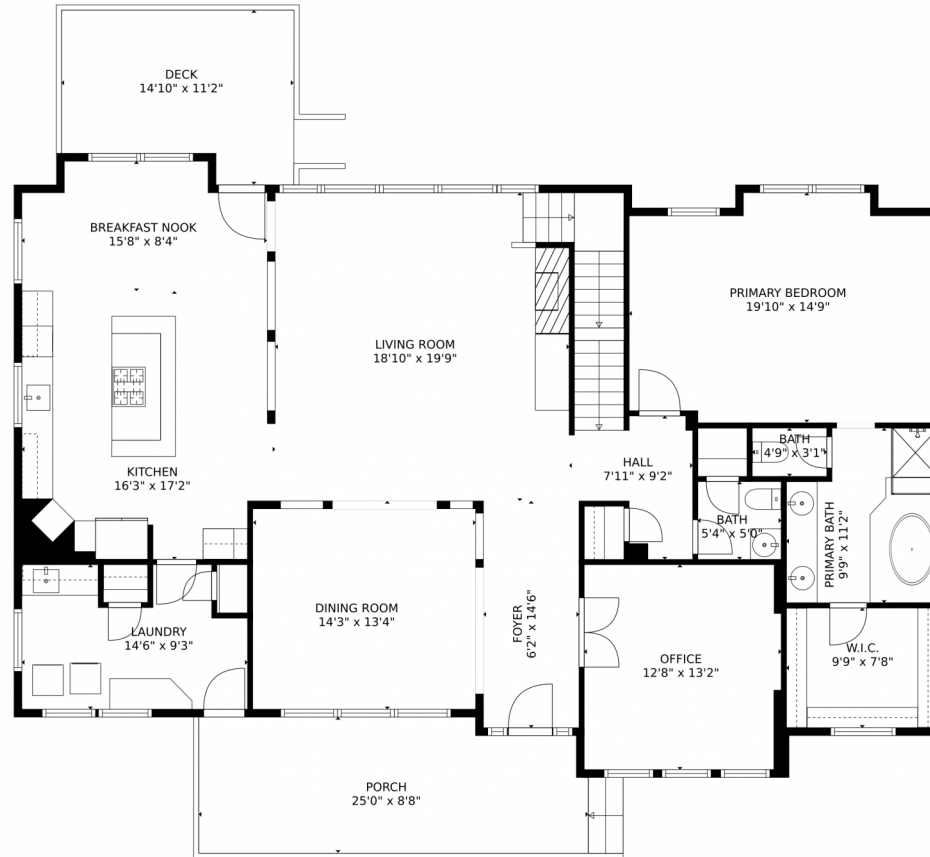

Single Family

3700 SQFT

Kristen Narlinger
720-371-2147
narlingerteam@madisonprops.com

Scan code
for more
property
details

1131 Forest Trails Drive, Castle Pines, CO 80108 – Main Level

GROSS INTERNAL AREA
Below Ground: 797 sq. ft, FLOOR 2: 2014 sq. ft, FLOOR 3: 1286 sq. ft
EXCLUDED AREAS: ELECTRICAL ROOM: 142 sq. ft, GARAGE: 995 sq. ft, DECK: 147 sq. ft,
PORCH: 207 sq. ft
TOTAL: 4097 sq. ft
MEASUREMENTS CALCULATED BY V1Photos.com ARE DEEMED HIGHLY RELIABLE BUT NOT GUARANTEED.

GROSS INTERNAL AREA
Below Ground: 797 sq. ft, FLOOR 2: 2014 sq. ft, FLOOR 3: 1286 sq. ft
EXCLUDED AREAS: ELECTRICAL ROOM: 142 sq. ft, GARAGE: 995 sq. ft, DECK: 147 sq. ft,
PORCH: 207 sq. ft
TOTAL: 4097 sq. ft
MEASUREMENTS CALCULATED BY V1Photos.COM ARE DEEMED HIGHLY RELIABLE BUT NOT GUARANTEED.

Disclaimer: Sizes and Dimensions are Approximate, Actual May Vary.

Kristen Narlinger
720-371-2147
narlingerteam@madisonprops.com

1131 Forest Trails Drive, Castle Pines, CO 80108 – Lower Level

GROSS INTERNAL AREA
Below Ground: 797 sq. ft, FLOOR 2: 2014 sq. ft, FLOOR 3: 1286 sq. ft
EXCLUDED AREAS: ELECTRICAL ROOM: 142 sq. ft, GARAGE: 995 sq. ft, DECK: 147 sq. ft,
PORCH: 207 sq. ft
TOTAL: 4097 sq. ft
MEASUREMENTS CALCULATED BY V1Photos.COM ARE DEEMED HIGHLY RELIABLE BUT NOT GUARANTEED.

Disclaimer: Sizes and Dimensions are Approximate, Actual May Vary.

Kristen Narlinger
720-371-2147
narlingerteam@madisonprops.com

1131 Forest Trails Drive, Castle Pines, CO 80108 – All Levels

GROSS INTERNAL AREA
 Below Ground: 797 sq. ft, FLOOR 2: 2014 sq. ft, FLOOR 3: 1286 sq. ft
 EXCLUDED AREAS: ELECTRICAL ROOM: 142 sq. ft, GARAGE: 995 sq. ft, DECK: 147 sq. ft,
 PORCH: 207 sq. ft
 TOTAL: 4097 sq. ft
 MEASUREMENTS CALCULATED BY V1Photos.COM ARE DEEMED HIGHLY RELIABLE BUT NOT GUARANTEED.