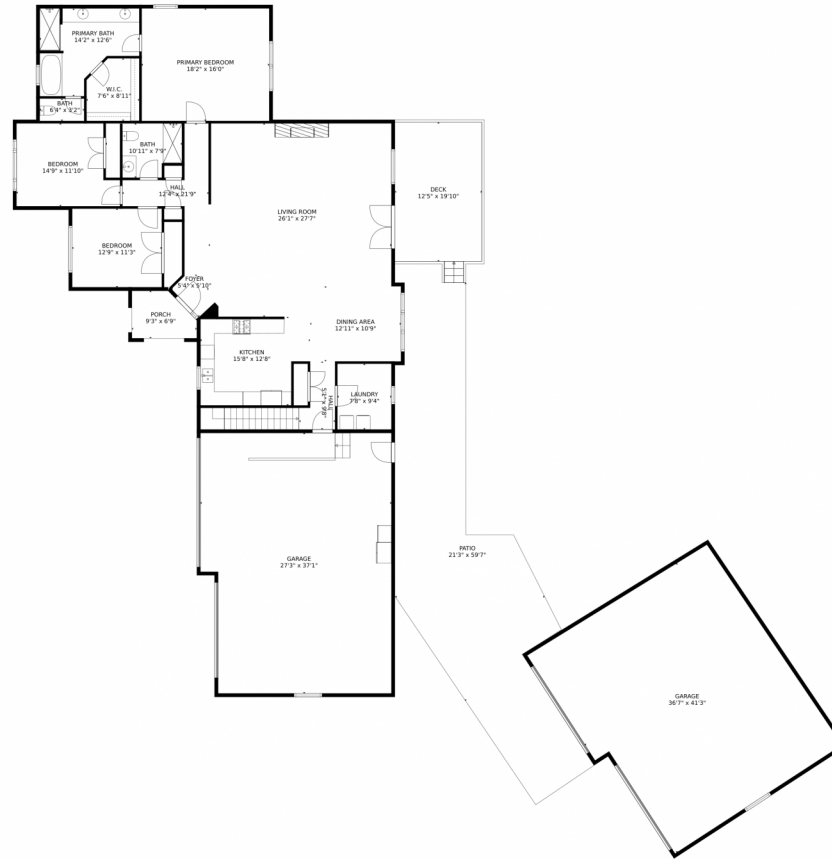

Single Family

4800 SQFT

5 Beds

4/1 Baths

5 Car

1.39 Acre

Heather Slump
720-390-8705
heatherslump@gmail.com

Scan code
for more
property
details

996 Pinehurst Court, Bennett, CO 80102 – Lower Level

GROSS INTERNAL AREA
Below Ground: 2061 sq. ft. FLOOR 2: 2269 sq. ft.
EXCLUDED AREAS: ELECTRICAL ROOM: 182 sq. ft. FIREPLACE: 5 sq. ft. DECK: 246 sq. ft.
PORCH: 54 sq. ft. PATIO: 923 sq. ft. GARAGE: 1985 sq. ft.
TOTAL: 4330 sq. ft.
MEASUREMENTS CALCULATED BY V1Photos.com ARE DEEMED HIGHLY RELIABLE BUT NOT GUARANTEED.

Disclaimer: Sizes and Dimensions are Approximate, Actual May Vary.

Heather Slump
720-390-8705
heatherslump@gmail.com

996 Pinehurst Court, Bennett, CO 80102 – Main Level

GROSS INTERNAL AREA
Below Ground: 2061 sq. ft, FLOOR 2: 2269 sq. ft
EXCLUDED AREAS: ELECTRICAL ROOM: 182 sq. ft, FIREPLACE: 5 sq. ft, DECK: 246 sq. ft,
PORCH: 54 sq. ft, PATIO: 923 sq. ft, GARAGE: 1985 sq. ft
TOTAL: 4330 sq. ft
MEASUREMENTS CALCULATED BY V1Photos.com ARE DEEMED HIGHLY RELIABLE BUT NOT GUARANTEED.