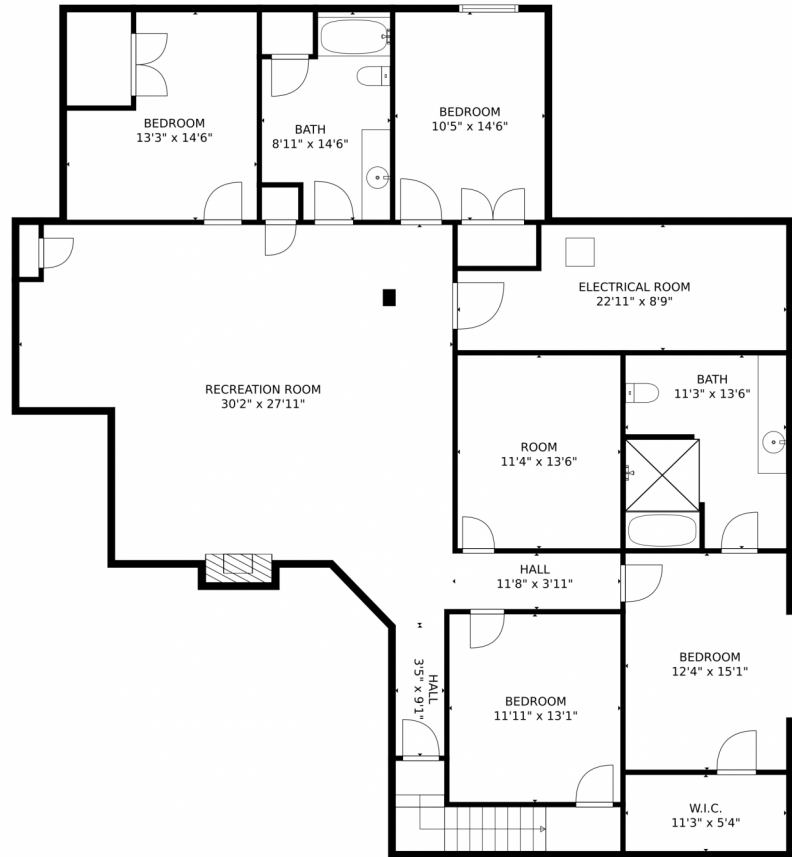

Single Family

4800 SQFT

5 Beds

4/1 Baths

5 Car

1.39 Acre

Heather Slump
720-390-8705
heatherslump@gmail.com

Scan code
for more
property
details

996 Pinehurst Court, Bennett, CO 80102 – Lower Level

GROSS INTERNAL AREA
Below Ground: 2061 sq. ft. FLOOR 2: 2269 sq. ft.
EXCLUDED AREAS: ELECTRICAL ROOM: 182 sq. ft. FIREPLACE: 5 sq. ft. DECK: 246 sq. ft.
PORCH: 54 sq. ft. PATIO: 923 sq. ft. GARAGE: 1985 sq. ft.
TOTAL: 4330 sq. ft.
MEASUREMENTS CALCULATED BY V1Photos.com ARE DEEMED HIGHLY RELIABLE BUT NOT GUARANTEED.

Disclaimer: Sizes and Dimensions are Approximate, Actual May Vary.

Heather Slump
720-390-8705
heatherslump@gmail.com

996 Pinehurst Court, Bennett, CO 80102 – Main Level

GROSS INTERNAL AREA
Below Ground: 2061 sq. ft, FLOOR 2: 2269 sq. ft
EXCLUDED AREAS: ELECTRICAL ROOM: 182 sq. ft, FIREPLACE: 5 sq. ft, DECK: 246 sq. ft,
PORCH: 54 sq. ft, PATIO: 923 sq. ft, GARAGE: 1985 sq. ft
TOTAL: 4330 sq. ft
MEASUREMENTS CALCULATED BY V1Photos.com ARE DEEMED HIGHLY RELIABLE BUT NOT GUARANTEED.